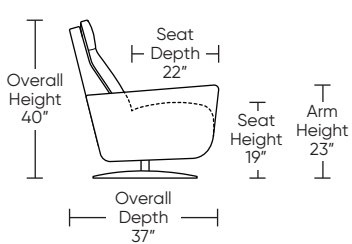

Wall Clearance: ST - 18", LG - 19", XL - 20"

CUU-REZ-XL

CUU-REZ-LG

CUU-REZ-ST

CUU-REZ-XL

CUU-REZ-LG

CUU-REZ-ST

CUU-REZ-XL

CUU-REZ-LG

CUU-REZ-ST

CUU-REZ-XL

CUU-REZ-LG

CUU-REZ-ST

Scale: 1/4 inch = 1 foot
All dimensions are approximate and subject to change.
Specify components from the sitting position.