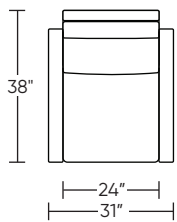

Wall Clearance: ST - 18", LG - 19", XL - 20"

CUU-REZ-XL

CUU-REZ-LG

CUU-REZ-ST

CUU-REZ-XL

CUU-REZ-LG

CUU-REZ-ST

CUU-REZ-XL

CUU-REZ-LG

CUU-REZ-ST

CUU-REZ-XL

CUU-REZ-LG

CUU-REZ-ST

Scale: 1/4 inch = 1 foot
All dimensions are approximate and subject to change.
Specify components from the sitting position.