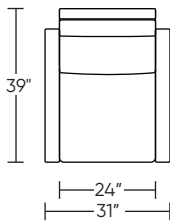

Wall Clearance: ST - 18", LG - 19", XL - 20"

CUU-REZ-XL

CUU-REZ-LG

CUU-REZ-ST

CUU-REZ-XL

CUU-REZ-LG

CUU-REZ-ST

CUU-REZ-XL

CUU-REZ-LG

CUU-REZ-ST

CUU-REZ-XL

CUU-REZ-LG

CUU-REZ-ST

Scale: 1/4 inch = 1 foot
All dimensions are approximate and subject to change.
Specify components from the sitting position.