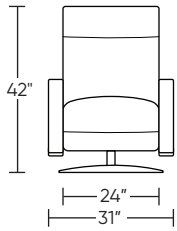

Wall Clearance: ST - 18", LG - 19", XL - 20"

CUU-REZ-XL

CUU-REZ-LG

CUU-REZ-ST

CUU-REZ-XL

CUU-REZ-LG

CUU-REZ-ST

CUU-REZ-XL

CUU-REZ-LG

CUU-REZ-ST

CUU-REZ-XL

CUU-REZ-LG

CUU-REZ-ST

Scale: 1/4 inch = 1 foot
All dimensions are approximate and subject to change.
Specify components from the sitting position.