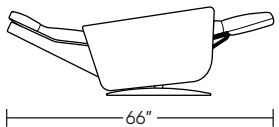

Wall Clearance: ST - 18", LG - 19", XL - 20"

CUU-REZ-XL

CUU-REZ-LG

CUU-REZ-ST

CUU-REZ-XL

CUU-REZ-LG

CUU-REZ-ST

CUU-REZ-XL

CUU-REZ-LG

CUU-REZ-ST

CUU-REZ-XL

CUU-REZ-LG

CUU-REZ-ST

Scale: 1/4 inch = 1 foot
All dimensions are approximate and subject to change.
Specify components from the sitting position.