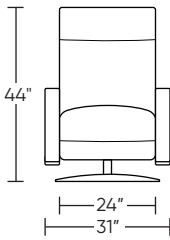

Wall Clearance: ST - 18", LG - 19", XL - 20"

CUU-REZ-XL

CUU-REZ-LG

CUU-REZ-ST

CUU-REZ-XL

CUU-REZ-LG

CUU-REZ-ST

CUU-REZ-XL

CUU-REZ-LG

CUU-REZ-ST

CUU-REZ-XL

CUU-REZ-LG

CUU-REZ-ST

Scale: 1/4 inch = 1 foot
All dimensions are approximate and subject to change.
Specify components from the sitting position.