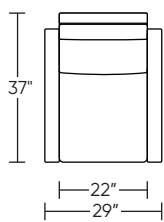

Wall Clearance: ST - 18", LG - 19", XL - 20"

CUU-REZ-XL

CUU-REZ-LG

CUU-REZ-ST

CUU-REZ-XL

CUU-REZ-LG

CUU-REZ-ST

CUU-REZ-XL

CUU-REZ-LG

CUU-REZ-ST

CUU-REZ-XL

CUU-REZ-LG

CUU-REZ-ST

Scale: 1/4 inch = 1 foot
All dimensions are approximate and subject to change.
Specify components from the sitting position.