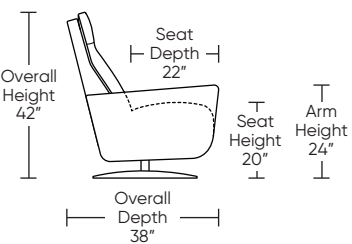

Wall Clearance: ST - 18", LG - 19", XL - 20"

CUU-REZ-XL

CUU-REZ-LG

CUU-REZ-ST

CUU-REZ-XL

CUU-REZ-LG

CUU-REZ-ST

CUU-REZ-XL

CUU-REZ-LG

CUU-REZ-ST

CUU-REZ-XL

CUU-REZ-LG

CUU-REZ-ST

Scale: 1/4 inch = 1 foot
All dimensions are approximate and subject to change.
Specify components from the sitting position.