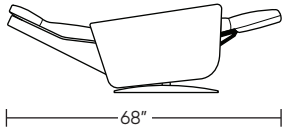

Wall Clearance: ST - 18", LG - 19", XL - 20"

CUU-REZ-XL

CUU-REZ-LG

CUU-REZ-ST

CUU-REZ-XL

CUU-REZ-LG

CUU-REZ-ST

CUU-REZ-XL

CUU-REZ-LG

CUU-REZ-ST

CUU-REZ-XL

CUU-REZ-LG

CUU-REZ-ST

Scale: 1/4 inch = 1 foot
All dimensions are approximate and subject to change.
Specify components from the sitting position.