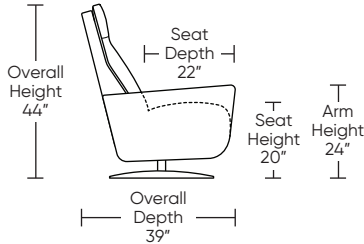

Wall Clearance: ST - 18", LG - 19", XL - 20"

CUU-REZ-XL

CUU-REZ-LG

CUU-REZ-ST

CUU-REZ-XL

CUU-REZ-LG

CUU-REZ-ST

CUU-REZ-XL

CUU-REZ-LG

CUU-REZ-ST

CUU-REZ-XL

CUU-REZ-LG

CUU-REZ-ST

Scale: 1/4 inch = 1 foot
All dimensions are approximate and subject to change.
Specify components from the sitting position.