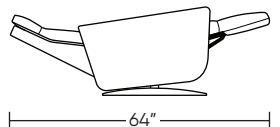

Wall Clearance: ST - 18", LG - 19", XL - 20"

CUU-REZ-XL

CUU-REZ-LG

CUU-REZ-ST

CUU-REZ-XL

CUU-REZ-LG

CUU-REZ-ST

CUU-REZ-XL

CUU-REZ-LG

CUU-REZ-ST

CUU-REZ-XL

CUU-REZ-LG

CUU-REZ-ST

Scale: 1/4 inch = 1 foot
All dimensions are approximate and subject to change.
Specify components from the sitting position.