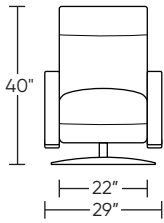

Wall Clearance: ST - 18", LG - 19", XL - 20"

CUU-REZ-XL

CUU-REZ-LG

CUU-REZ-ST

CUU-REZ-XL

CUU-REZ-LG

CUU-REZ-ST

CUU-REZ-XL

CUU-REZ-LG

CUU-REZ-ST

CUU-REZ-XL

CUU-REZ-LG

CUU-REZ-ST

Scale: 1/4 inch = 1 foot
All dimensions are approximate and subject to change.
Specify components from the sitting position.