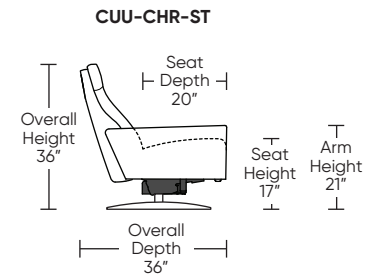

### Standard Features:

- Patented weight balanced mechanism
- Monofilament elastic webbing suspension
- Premium high-density, high-resiliency molded foam seat cushion encased in down
- Down encased cushioning
- Semi-attached back cushion
- Tight seat cushion
- Single-needle top-stitch with thick thread
- Manual articulating headrest
- Limited lifetime warranty on frame and suspension
- Quick-ship delivery
- Ten-year warranty on mechanism

Please use actual leather, fabric, Crypton®, Sunbrella® and Ultrasuede® swatches when specifying furniture as the colors shown may vary due to the printing process.

**Wall Clearance: ST - 14", LG - 16", XL - 18"**

Scale: 1/4 inch = 1 foot  
All dimensions are approximate and subject to change.  
Specify components from the sitting position.

V01.14.26