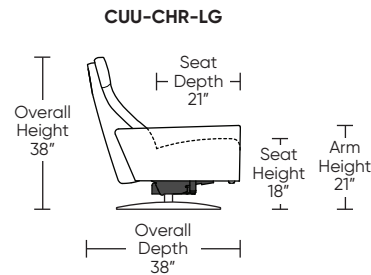

### Standard Features:

- Patented weight balanced mechanism
- Monofilament elastic webbing suspension
- Premium high-density, high-resiliency molded foam seat cushion encased in down
- Down encased cushioning
- Semi-attached back cushion
- Tight seat cushion
- Single-needle top-stitch with thick thread
- Manual articulating headrest
- Limited lifetime warranty on frame and suspension
- Quick-ship delivery
- Ten-year warranty on mechanism

Please use actual leather, fabric, Crypton®, Sunbrella® and Ultrasuede® swatches when specifying furniture as the colors shown may vary due to the printing process.

**Wall Clearance: ST - 14", LG - 16", XL - 18"**

Scale: 1/4 inch = 1 foot  
All dimensions are approximate and subject to change.  
Specify components from the sitting position.

V01.14.26