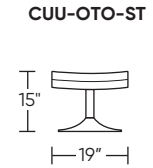

CUMULUS

Standard Features:

- Patented weight balanced mechanism
- Monofilament elastic webbing suspension
- Premium high-density, high-resiliency molded foam seat cushion encased in down
- Down encased cushioning
- Semi-attached back cushion
- Tight seat cushion
- Single-needle top-stitch with thick thread
- Manual articulating headrest
- Limited lifetime warranty on frame and suspension
- Quick-ship delivery
- Ten-year warranty on mechanism

Options:

- Premium high-density, high-resiliency molded foam seat cushion encased in Trillium
- Trillium encased cushioning
- Wood disc base available in Dune, Ebony, Mink, or Oiled Ash finish
- Wood disc base available in Natural Walnut
- Metal disc base available in Brushed Stainless Steel
- Metal four star base available in Antique Brass, Burnished Bronze or Polished Nickel
- Four star base combining a metal foundation with sleek Natural Walnut accents
- Contrasting stitch detail available in Bermuda Green, Beige, Black, Brown, Charcoal, Cream, Espresso, Gold Brown, Grey, Lemon, Midnight Blue, and Scarlet thread color

Please use actual leather, fabric, Crypton®, Sunbrella® and Ultrasuede® swatches when specifying furniture as the colors shown may vary due to the printing process.

Wall Clearance: ST - 14", LG - 16", XL - 18"

Scale: 1/4 inch = 1 foot
All dimensions are approximate and subject to change.
Specify components from the sitting position.

V01.14.26