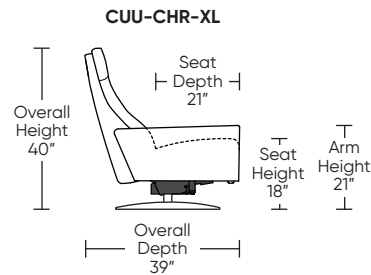

### Standard Features:

- Patented weight balanced mechanism
- Monofilament elastic webbing suspension
- Premium high-density, high-resiliency molded foam seat cushion encased in down
- Down encased cushioning
- Semi-attached back cushion
- Tight seat cushion
- Single-needle top-stitch with thick thread
- Manual articulating headrest
- Limited lifetime warranty on frame and suspension
- Quick-ship delivery
- Ten-year warranty on mechanism

Please use actual leather, fabric, Crypton®, Sunbrella® and Ultrasuede® swatches when specifying furniture as the colors shown may vary due to the printing process.

**Wall Clearance: ST - 14", LG - 16", XL - 18"**

Scale: 1/4 inch = 1 foot  
All dimensions are approximate and subject to change.  
Specify components from the sitting position.

V01.14.26