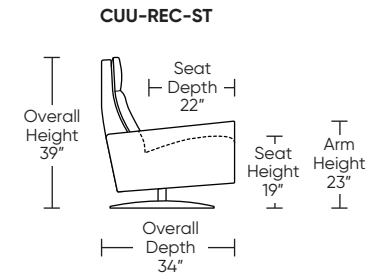

CUMULUS

Standard Features:

- Advanced unidirectional suspension system
- Premium high-density, high-resiliency foam seat cushion
- Down encased cushioning
- Semi-attached back cushion
- Tight seat cushion
- Single-needle top-stitch with thick thread
- Manual articulating headrest
- Limited lifetime warranty on frame and suspension
- Ten-year warranty on mechanism
- Quick-ship delivery

Please use actual leather, fabric, Crypton®, Sunbrella® and Ultrasuede® swatches when specifying furniture as the colors shown may vary due to the printing process.

Wall Clearance: ST - 16", LG - 17", XL - 18"

Scale: 1/4 inch = 1 foot
All dimensions are approximate and subject to change.
Specify components from the sitting position.