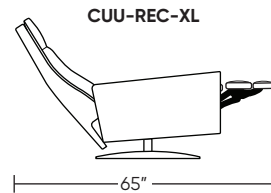

Please use actual leather, fabric, Crypton®, Sunbrella® and Ultrasuede® swatches when specifying furniture as the colors shown may vary due to the printing process.

Wall Clearance: ST - 16", LG - 17", XL - 18"

Scale: 1/4 inch = 1 foot
All dimensions are approximate and subject to change.
Specify components from the sitting position.