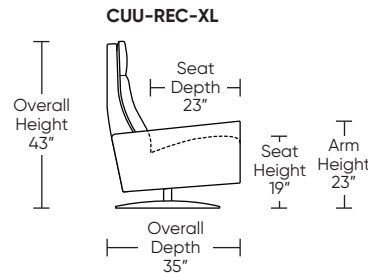

CUMULUS

Standard Features:

- Advanced unidirectional suspension system
- Premium high-density, high-resiliency foam seat cushion
- Down encased cushioning
- Semi-attached back cushion
- Tight seat cushion
- Single-needle top-stitch with thick thread
- Manual articulating headrest
- Limited lifetime warranty on frame and suspension
- Ten-year warranty on mechanism
- Quick-ship delivery

Please use actual leather, fabric, Crypton®, Sunbrella® and Ultrasuede® swatches when specifying furniture as the colors shown may vary due to the printing process.

Wall Clearance: ST - 16", LG - 17", XL - 18"

Scale: 1/4 inch = 1 foot
All dimensions are approximate and subject to change.
Specify components from the sitting position.