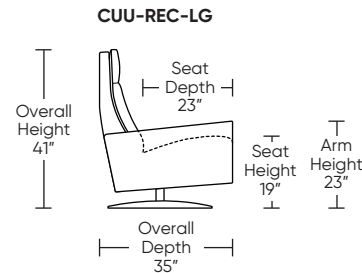

CUMULUS

Standard Features:

- Advanced unidirectional suspension system
- Premium high-density, high-resiliency foam seat cushion
- Down encased cushioning
- Semi-attached back cushion
- Tight seat cushion
- Single-needle top-stitch with thick thread
- Manual articulating headrest
- Limited lifetime warranty on frame and suspension
- Ten-year warranty on mechanism
- Quick-ship delivery

Please use actual leather, fabric, Crypton®, Sunbrella® and Ultrasuede® swatches when specifying furniture as the colors shown may vary due to the printing process.

Wall Clearance: ST - 16", LG - 17", XL - 18"

Scale: 1/4 inch = 1 foot
All dimensions are approximate and subject to change.
Specify components from the sitting position.