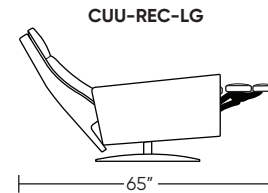

Please use actual leather, fabric, Crypton®, Sunbrella® and Ultrasuede® swatches when specifying furniture as the colors shown may vary due to the printing process.

Wall Clearance: ST - 16", LG - 17", XL - 18"