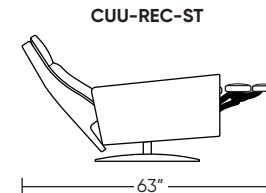

Please use actual leather, fabric, Crypton®, Sunbrella® and Ultrasuede® swatches when specifying furniture as the colors shown may vary due to the printing process.

Wall Clearance: ST - 16", LG - 17", XL - 18"

Scale: 1/4 inch = 1 foot
All dimensions are approximate and subject to change.
Specify components from the sitting position.