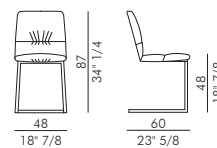

Informazioni tecniche / Technical informations

Sedia imbottita con base cantilever in metallo verniciato.

Nero	V01	Titanio	V04
Antracite	V03	Bronzo	V05
Avorio	V08	Oro	V06

Rivestimento non sfoderabile.

H 140 cm x L 110 cm 2,40 m²

Upholstered chair with metal painted cantilever base.

Black	V01	Titanium	V04
Anthracite	V03	Bronze	V05
Ivory	V08	Gold	V06

Cover not removable.

H 140 cm x L 110 cm 2,40 m²