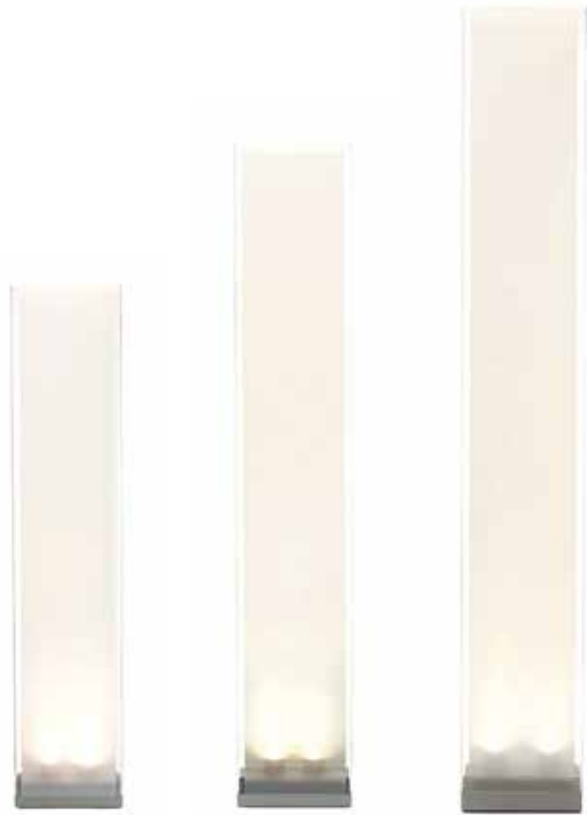

CORTINA FLOOR

DESCRIPTION

The timeless Cortina lamp is architectural simplicity. Its stoic clear acrylic shade features a sensual translucent mesh fabric diffuser to shield the lamp's dimmable light source. Cortina allows you to set any mood depending on the moment.

FIXTURE TYPE

Floor

LIGHT SOURCE

US	
Brand: SunLight2	
7W LED	
3000K DTW	
480Lm	

LIGHT CONTROL

Full range dim (in-line rotary dimmer)

FEATURES

Multiple sizes for a variety of applications

SPECIFICATIONS

Voltage: 120V or 240V
Cable length: 6' (182cm)

CERTIFICATIONS

UL listed components

FINISHES

CLEAR/
WHITE