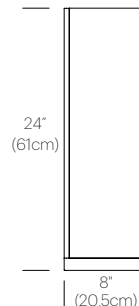

SPECIFICATIONS

Voltage: 120V or 240V

Cable length: 6' (182cm)

CERTIFICATIONS

UL listed components

FINISHES

CLEAR/
WHITE

DIMENSIONS

CORTINA 24

PRODUCT CODES

Cortina 24: CORT 24

PACKAGING WEIGHT AND DIMENSIONS

Cortina 24: 14LBS 13.5" X 10" X 4.5"
6.4KGS 34cm X 25cm X 11cm

NOTES

Floor mounting solutions available upon request

Custom requests can be considered on volume orders

SPECIFICATIONS

Voltage: 120V or 240V
Cable length: 6' (182cm)

CERTIFICATIONS

UL listed components

FINISHES

CLEAR/
WHITE

DIMENSIONS

CORTINA 48, 60, 72