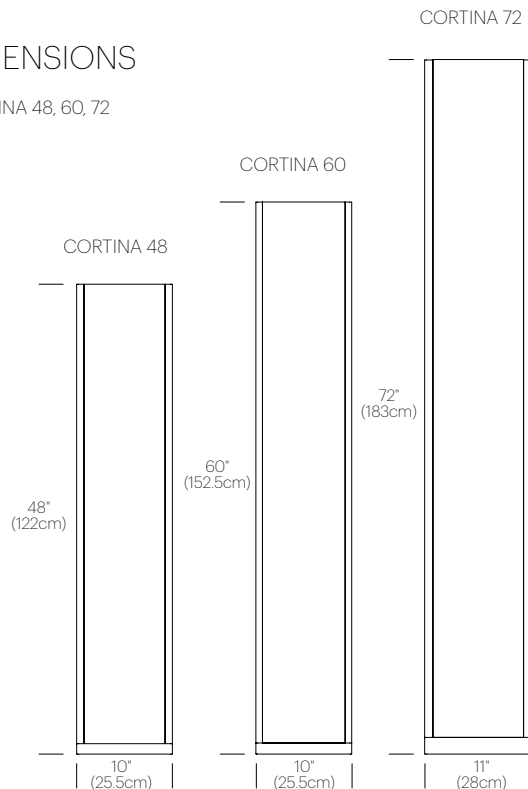

SPECIFICATIONS

Voltage: 120V or 240V

Cable length: 6' (182cm)

CERTIFICATIONS

UL listed components

FINISHES

CLEAR/
WHITE

DIMENSIONS

CORTINA 24

PRODUCT CODES

Cortina 24: CORT 24

PACKAGING WEIGHT AND DIMENSIONS

Cortina 24: 14LBS 13.5" X 10" X 4.5"
6.4KGS 34cm X 25cm X 11cm

NOTES

Floor mounting solutions available upon request

Custom requests can be considered on volume orders

SPECIFICATIONS

Voltage: 120V or 240V
Cable length: 6' (182cm)

CERTIFICATIONS

UL listed components

FINISHES

CLEAR/
WHITE

DIMENSIONS

CORTINA 48, 60, 72

PRODUCT CODES

Cortina 48:	CORT 48
Cortina 60:	CORT 60
Cortina 72:	CORT 72

PACKAGING WEIGHT AND DIMENSIONS

Cortina 48:	24.6LBS	58" X 13" X 6.5"
	11.2KGS	147cm X 33cm X 17cm
Cortina 60:	25LBS	68" X 3" X 6.5"
	11.3KGS	173cm X 8cm X 17cm
Cortina 72:	44LBS	82.5" X 14" X 7.5"
	20KGS	210cm X 36cm X 19cm