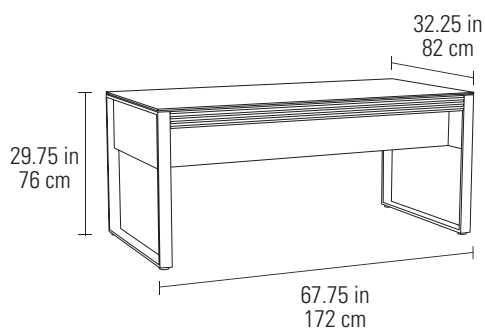

CORRIDOR® OFFICE

DESIGN **MATTHEW WEATHERLY**

6521 DESK

- Satin-etched glass top provides a smooth, glare-free work surface
- Includes a center keyboard drawer and two side storage drawers
- Recessed modesty panel allows for cross-desk collaboration
- Wire management tray keeps cables and a power strip organized

Dimensions 29.75H x 67.75 x 32.25 in | 76H x 172 x 82 cm
 Weight 183 lbs | 83 kg

Integrated keyboard drawer and side storage drawers are lined with nonslip material to keep contents in place

6507 MOBILE FILE PEDESTAL

Dimensions 25.25H x 15.5 x 21.5 in | 64H x 39 x 54.5 cm
 File Drawer Capacity 40 lbs | 18 kg
 Weight 71 lbs | 32 kg

Mobile File Cabinet slides neatly underneath the Desk for easy access to supplies and files

Dimensions	30H x 70 x 18 in		76.5H x 178 x 46 cm
Storage Drawer Capacity	25 lbs		11 kg
Lateral File Drawer Capacity	50 lbs		22.5 kg
Adjustable Shelf Capacity	50 lbs		22.5 kg
Weight	225 lbs		102 kg

Locking file drawers accommodate hanging letter and/or legal files with adjustable hanging rails