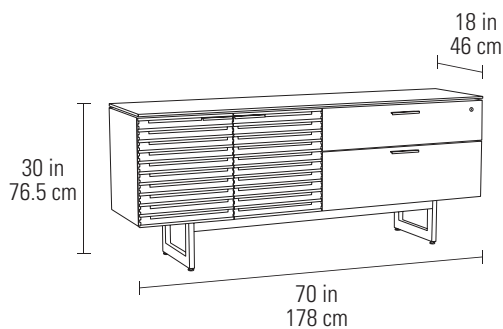

Dimensions 25.25H x 15.5 x 21.5 in | 64H x 39 x 54.5 cm
 File Drawer Capacity 40 lbs | 18 kg
 Weight 71 lbs | 32 kg

Mobile File Cabinet slides neatly underneath the Desk for easy access to supplies and files

6520 MULTIFUNCTION CABINET

- Includes a pullout printer tray, storage shelf, and an adjustable supply cabinet
- Two supply drawers and a file drawer are secured with one lock
- Lateral file drawer can accommodate letter and/or legal-sized hanging folders

Dimensions	30H x 47.75 x 18 in		76.5H x 121 x 46 cm
Printer Compartment	9.5H x 21.5 x 16 in		24H x 55 x 40.5 cm
Lateral File Drawer Capacity	50 lbs		22.5 kg
Printer Tray Capacity	30 lbs		13.5 kg
Adjustable Shelf Capacity	50 lbs		22.5 kg
Weight	202 lbs		92 kg

Dimensions	30H x 70 x 18 in		76.5H x 178 x 46 cm
Storage Drawer Capacity	25 lbs		11 kg
Lateral File Drawer Capacity	50 lbs		22.5 kg
Adjustable Shelf Capacity	50 lbs		22.5 kg
Weight	225 lbs		102 kg

Locking file drawers accommodate hanging letter and/or legal files with adjustable hanging rails