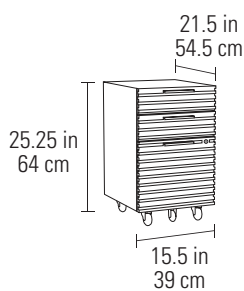

Dimensions 29.75H x 67.75 x 32.25 in | 76H x 172 x 82 cm
 Weight 183 lbs | 83 kg

Integrated keyboard drawer and side storage drawers are lined with nonslip material to keep contents in place

6507 MOBILE FILE PEDESTAL

Dimensions 25.25H x 15.5 x 21.5 in | 64H x 39 x 54.5 cm
 File Drawer Capacity 40 lbs | 18 kg
 Weight 71 lbs | 32 kg

Mobile File Cabinet slides neatly underneath the Desk for easy access to supplies and files

Dimensions	30H x 47.75 x 18 in		76.5H x 121 x 46 cm
Printer Compartment	9.5H x 21.5 x 16 in		24H x 55 x 40.5 cm
Lateral File Drawer Capacity	50 lbs		22.5 kg
Printer Tray Capacity	30 lbs		13.5 kg
Adjustable Shelf Capacity	50 lbs		22.5 kg
Weight	202 lbs		92 kg

Dimensions	30H x 70 x 18 in		76.5H x 178 x 46 cm
Storage Drawer Capacity	25 lbs		11 kg
Lateral File Drawer Capacity	50 lbs		22.5 kg
Adjustable Shelf Capacity	50 lbs		22.5 kg
Weight	225 lbs		102 kg

Locking file drawers accommodate hanging letter and/or legal files with adjustable hanging rails