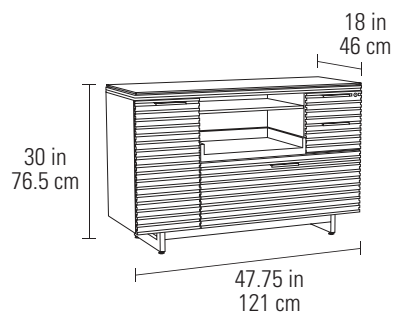

Dimensions 29.75H x 67.75 x 32.25 in | 76H x 172 x 82 cm
 Weight 183 lbs | 83 kg

Integrated keyboard drawer and side storage drawers are lined with nonslip material to keep contents in place

6507 MOBILE FILE PEDESTAL

Dimensions 25.25H x 15.5 x 21.5 in | 64H x 39 x 54.5 cm
 File Drawer Capacity 40 lbs | 18 kg
 Weight 71 lbs | 32 kg

Mobile File Cabinet slides neatly underneath the Desk for easy access to supplies and files

Dimensions	30H x 47.75 x 18 in		76.5H x 121 x 46 cm
Printer Compartment	9.5H x 21.5 x 16 in		24H x 55 x 40.5 cm
Lateral File Drawer Capacity	50 lbs		22.5 kg
Printer Tray Capacity	30 lbs		13.5 kg
Adjustable Shelf Capacity	50 lbs		22.5 kg
Weight	202 lbs		92 kg

Dimensions	30H x 70 x 18 in		76.5H x 178 x 46 cm
Storage Drawer Capacity	25 lbs		11 kg
Lateral File Drawer Capacity	50 lbs		22.5 kg
Adjustable Shelf Capacity	50 lbs		22.5 kg
Weight	225 lbs		102 kg

Locking file drawers accommodate hanging letter and/or legal files with adjustable hanging rails