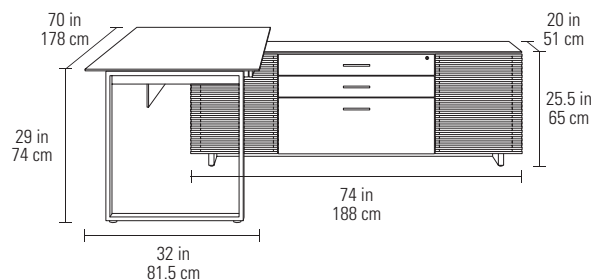

CORRIDOR® L-DESK

DESIGN **MATTHEW WEATHERLY**

6531 L-DESK

- Can be assembled with the desk on left or right
- Lined flip-down keyboard drawer
- Modesty panel adds privacy and conceals wiring
- Includes two storage drawers and a lateral file drawer
- All cabinet drawers are secured with one lock

Desk	29H x 70 x 32 in 74H x 178 x 81.5 cm
Cabinet	25.5H x 74 x 20 in 65H x 188 x 51 cm
Printer Compartment	18.5H x 17.25 x 16 in 47H x 44 x 40.5 cm
Max. Desk Capacity	125 lbs 57 kg
Max. Cabinet Capacity	150 lbs 68 kg
Desk Weight	115 lbs 53 kg
Cabinet Weight	245 lbs 111 kg

Locking file drawer holds letter and/or legal hanging files

The cabinet's finished back panel allows it to float beautifully in any space.

A push-to-open tray can be positioned in either side cabinet, suitable for use with an oversized printer or all-in-one