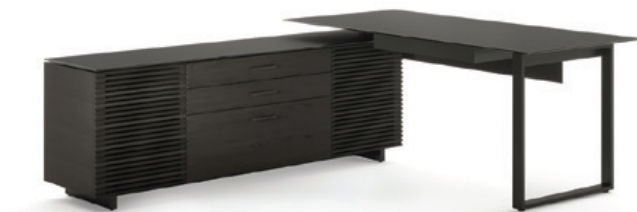

CORRIDOR® L-DESK

DESIGN **MATTHEW WEATHERLY**

6531 L-DESK

- Can be assembled with the desk on left or right
- Lined flip-down keyboard drawer
- Modesty panel adds privacy and conceals wiring
- Includes two storage drawers and a lateral file drawer
- All cabinet drawers are secured with one lock

Desk	29H x 70 x 32 in 74H x 178 x 81.5 cm
Cabinet	25.5H x 74 x 20 in 65H x 188 x 51 cm
Printer Compartment	18.5H x 17.25 x 16 in 47H x 44 x 40.5 cm
Max. Desk Capacity	125 lbs 57 kg
Max. Cabinet Capacity	150 lbs 68 kg
Desk Weight	115 lbs 53 kg
Cabinet Weight	245 lbs 111 kg

Locking file drawer holds letter and/or legal hanging files

The cabinet's finished back panel allows it to float beautifully in any space.

A push-to-open tray can be positioned in either side cabinet, suitable for use with an oversized printer or all-in-one