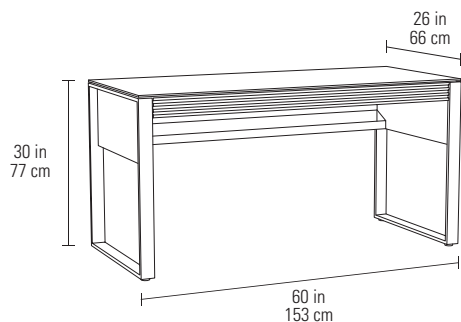

## 6501 DESK

A welcome addition to the popular Corridor Office family, the 6501 Desk is ideally-sized for home and small office use.

Dimensions 30H x 60 x 26 in | 77H x 153 x 66 cm  
 Weight 137 lbs | 62 kg

The drawer's face flips down to reveal a fully-lined keyboard drawer, serving as a mousepad and keeping contents secure. Two side compartments keep smaller items from rolling around.

6501 Desk pairs perfectly with the Corridor Mobile File Pedestal and Multifunction Cabinet

A concealed wire management shelf serves as the power center for the desk (power strip not included).