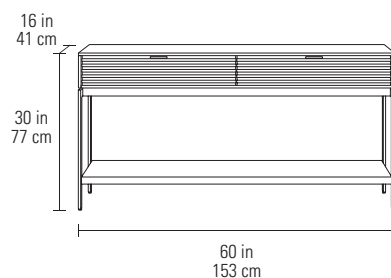

## 1172 COFFEE TABLE

Dimensions 16H x 50 x 26 in  
41H x 127 x 66 cm  
Capacity 50 lbs | 23 kg  
Drawer Capacity 20 lbs | 9 kg  
Weight 137 lbs | 62 kg

## 1173 CONSOLE TABLE

Recommended TV Size up to 65"  
Dimensions 30H x 60 x 16 in  
77H x 153 x 41 cm  
Capacity 100 lbs | 45 kg  
Drawer Capacity 20 lbs | 9 kg  
Weight 128 lbs | 58 kg

## 1176 END TABLE

Dimensions 24H x 22 x 22 in  
61H x 56 x 56 cm  
Capacity 100 lbs | 45 kg  
Drawer Capacity 20 lbs | 9 kg  
Weight 70 lbs | 32 kg

**LOW PROFILE**

Slim drawer pulls provide access to two full-depth drawers on the coffee table and console, one on the end table.