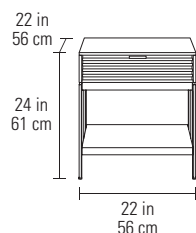

## 1172 COFFEE TABLE

Dimensions 16H x 50 x 26 in  
41H x 127 x 66 cm  
Capacity 50 lbs | 23 kg  
Drawer Capacity 20 lbs | 9 kg  
Weight 137 lbs | 62 kg

## 1173 CONSOLE TABLE

Recommended TV Size up to 65"  
Dimensions 30H x 60 x 16 in  
77H x 153 x 41 cm  
Capacity 100 lbs | 45 kg  
Drawer Capacity 20 lbs | 9 kg  
Weight 128 lbs | 58 kg

## 1176 END TABLE

Dimensions 24H x 22 x 22 in  
61H x 56 x 56 cm  
Capacity 100 lbs | 45 kg  
Drawer Capacity 20 lbs | 9 kg  
Weight 70 lbs | 32 kg

**LOW PROFILE**

Slim drawer pulls provide access to two full-depth drawers on the coffee table and console, one on the end table.