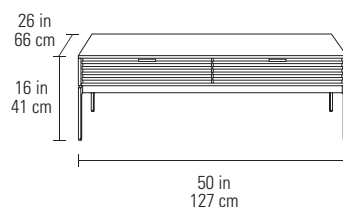

## 1172 COFFEE TABLE

Dimensions 16H x 50 x 26 in  
41H x 127 x 66 cm  
Capacity 50 lbs | 23 kg  
Drawer Capacity 20 lbs | 9 kg  
Weight 137 lbs | 62 kg

## 1173 CONSOLE TABLE

Recommended TV Size up to 65"  
Dimensions 30H x 60 x 16 in  
77H x 153 x 41 cm  
Capacity 100 lbs | 45 kg  
Drawer Capacity 20 lbs | 9 kg  
Weight 128 lbs | 58 kg

## 1176 END TABLE

Dimensions 24H x 22 x 22 in  
61H x 56 x 56 cm  
Capacity 100 lbs | 45 kg  
Drawer Capacity 20 lbs | 9 kg  
Weight 70 lbs | 32 kg

**LOW PROFILE**

Slim drawer pulls provide access to two full-depth drawers on the coffee table and console, one on the end table.