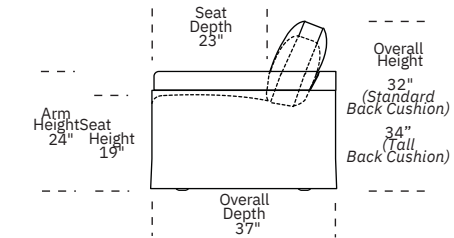

Please use actual leather, fabric, Crypton®, Sunbrella® and Ultrasuede® swatches when specifying furniture as the colors shown may vary due to the printing process.

Scale: 1/8 inch = 1 foot  
All dimensions are approximate and subject to change.  
Specify components from the sitting position.

**UPHOLSTERED (NO SKIRT):**

**Standard Seat Height  
High Leg**

**Standard Seat Height  
Low Leg (Hidden Leg is used)**

**UPHOLSTERED (NO SKIRT):**

**Higher Seat Height  
High Leg**

**Higher Seat Height  
Low Leg (Hidden Leg is used)**

**SKIRTED:**

**Standard Seat Height  
High Leg**

**Standard Seat Height  
Low Leg (Hidden Leg is used)**

**SKIRTED:**

**Higher Seat Height  
High Leg**

**Higher Seat Height  
Low Leg (Hidden Leg is used)**