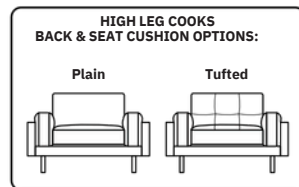

**Options:**

**Back&Seat Cushions:**

- **Foam**
  - Knife-Edge
  - Tufted
  - Plain
- **Down (Upcharge)**
  - Knife-Edge
  - Tufted
  - Plain
- **Trillium (Upcharge)**
  - Knife-Edge
  - Tufted
  - Plain

**Back Cushions:**

- **Standard**
- **Tall (+2")**

**High Leg Cooks available with:**

- **Wood Leg**
  - Dune
  - Ebony
  - Mink
  - Oiled Ash
- **Metal Leg**
  - Brushed Stainless

**Standard Features:**

- Advanced unidirectional suspension system
- Foam:** Premium high-density, high-resiliency foam seat cushions with fiber filled back cushions
- Loose arm, back, and seat cushions
- Single-needle top-stitch
- Limited lifetime warranty on frame and suspension
- Quick-ship delivery

**Construction Notes:**

- Plain or Tufted (tufted detail not available with knife-edge back cushion option)
- Loose knife-edge back cushions
- Down:** Premium high-density, high-resiliency foam seat cushions with memory foam inserts encased in down with down-blend filled back cushions
- Trillium:** Premium high-density, high-resiliency foam seat cushions with memory foam inserts encased in Trillium with Trillium filled back cushions

**Note:** Dotted line indicates seam on leather, Ultrasuede® and up the roll fabrics. Seams are eliminated with railroaded fabrics, except on chaise (SCH, LCH) to maintain consistent nap direction across the entire sectional.