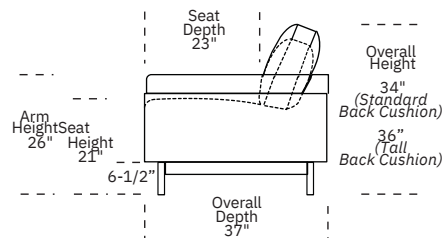

Please use actual leather, fabric, Crypton®, Sunbrella® and Ultrasuede® swatches when specifying furniture as the colors shown may vary due to the printing process.

Scale: 1/8 inch = 1 foot  
All dimensions are approximate and subject to change.  
Specify components from the sitting position.

**UPHOLSTERED (NO SKIRT):**

**Standard Seat Height  
High Leg**

**Standard Seat Height  
Low Leg (Hidden Leg is used)**

**UPHOLSTERED (NO SKIRT):**

**Higher Seat Height  
High Leg**

**Higher Seat Height  
Low Leg (Hidden Leg is used)**

**SKIRTED:**

**Standard Seat Height  
High Leg**

**Standard Seat Height  
Low Leg (Hidden Leg is used)**

**SKIRTED:**

**Higher Seat Height  
High Leg**

**Higher Seat Height  
Low Leg (Hidden Leg is used)**