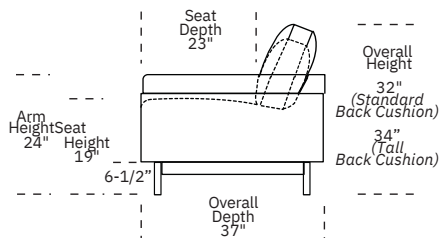

UPHOLSTERED (NO SKIRT):

**Standard Seat Height
High Leg**