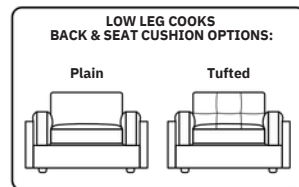

**Options:**

**Back&Seat Cushions:**

- **Foam**
  - Knife-Edge
  - Tufted
  - Plain
- **Down (Upcharge)**
  - Knife-Edge
  - Tufted
  - Plain
- **Trillium (Upcharge)**
  - Knife-Edge
  - Tufted
  - Plain

**Back Cushions:**

- **Standard**
- **Tall (+2")**

**High Leg Cooks available with:**

- **Wood Leg**
  - Dune
  - Ebony
  - Mink
  - Oiled Ash
- **Metal Leg**
  - Brushed Stainless

**Standard Features:**

- Advanced unidirectional suspension system
- Foam:** Premium high-density, high-resiliency foam seat cushions with fiber filled back cushions
- Loose arm, back, and seat cushions
- Single-needle top-stitch
- Limited lifetime warranty on frame and suspension
- Quick-ship delivery

**Construction Notes:**

- Plain or Tufted (tufted detail not available with knife-edge back cushion option)
- Loose knife-edge back cushions
- Down:** Premium high-density, high-resiliency foam seat cushions with memory foam inserts encased in down with down-blend filled back cushions
- Trillium:** Premium high-density, high-resiliency foam seat cushions with memory foam inserts encased in Trillium with Trillium filled back cushions

**Note:** Dotted line indicates seam on leather, Ultrasuede® and up the roll fabrics. Seams are eliminated with railroaded fabrics, except on chaise (SCH, LCH) to maintain consistent nap direction across the entire sectional.