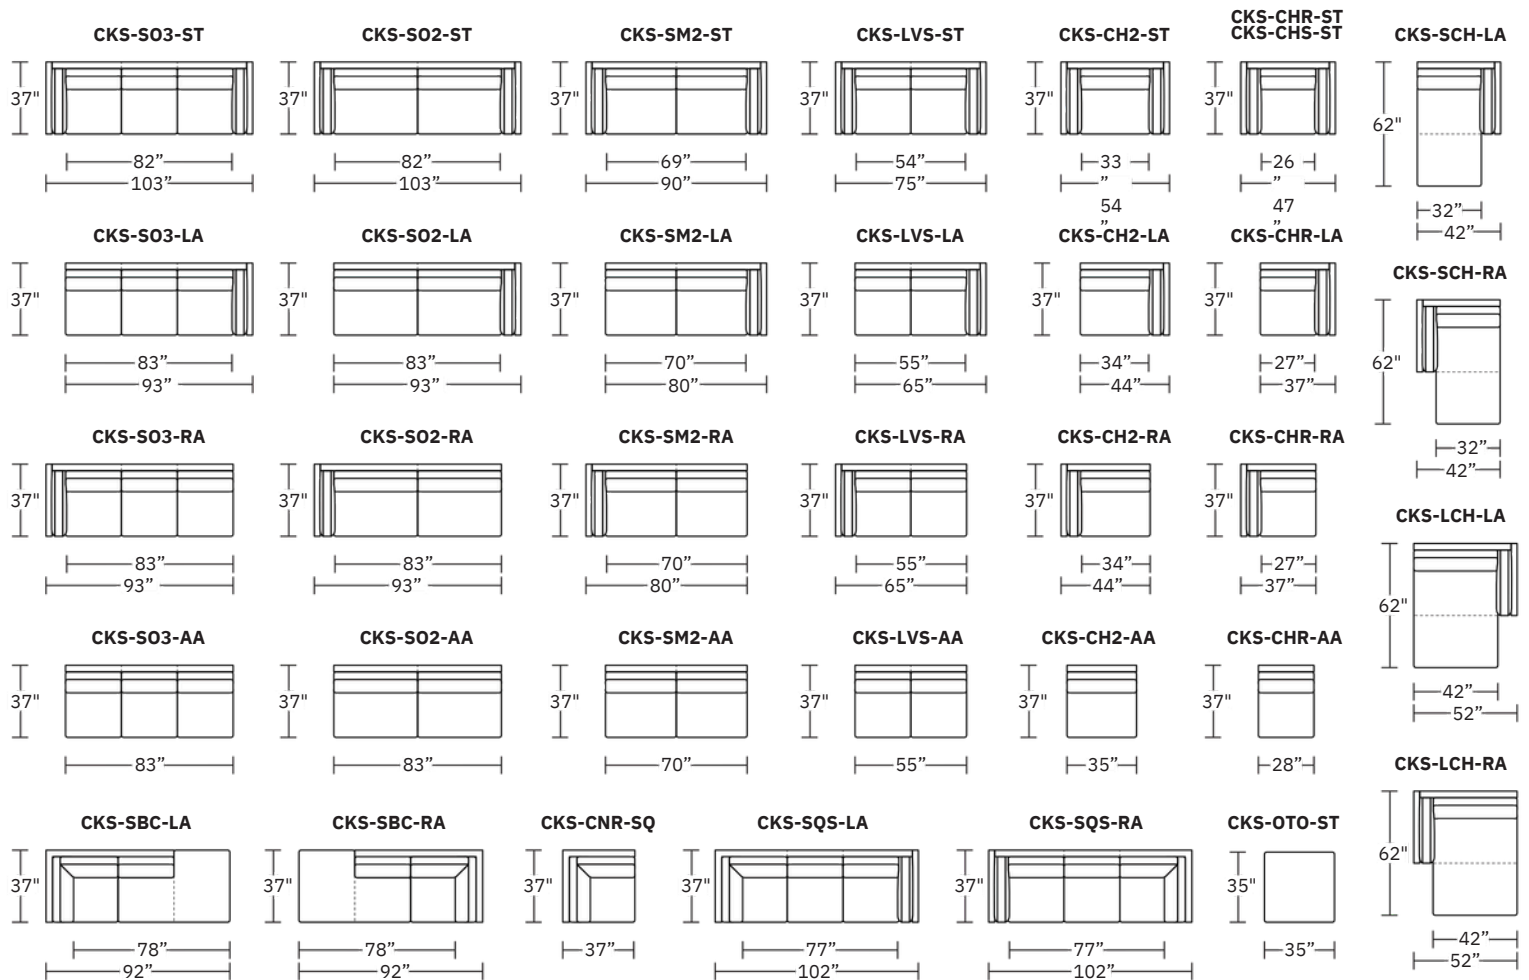

Frame Options:

- **Upholstered(No skirt):**
  - **Standard Seat Height - 19"**
    - High Leg
    - Low Leg
  - **Higher Seat Height - 21"**
    - High Leg
    - Low Leg
- **Skirted (Upcharge):**
  - **Standard Seat Height - 19"**
    - High Leg
    - Low Leg
  - **Higher Seat Height - 21"**
    - High Leg
    - Low Leg

Options:

Back&Seat Cushions:

- **Foam**
  - Knife-Edge
  - Tufted
  - Plain
- **Down (Upcharge)**
  - Knife-Edge
  - Tufted
  - Plain
- **Trillium (Upcharge)**
  - Knife-Edge
  - Tufted
  - Plain

Back Cushions:

- **Standard**
- **Tall (+2")**

High Leg Cooks available with:

- **Wood Leg**
  - Dune
  - Ebony
  - Mink
  - Oiled Ash
- **Metal Leg**
  - Brushed Stainless

Standard Features:

- Advanced unidirectional suspension system
- **Foam:** Premium high-density, high-resiliency foam seat cushions with fiber filled back cushions
- Loose arm, back, and seat cushions
- Single-needle top-stitch
- Limited lifetime warranty on frame and suspension
- Quick-ship delivery

Construction Notes:

- Plain or Tufted (tufted detail not available with knife-edge back cushion option)
- Loose knife-edge back cushions
- **Down:** Premium high-density, high-resiliency foam seat cushions with memory foam inserts encased in down with down-blend filled back cushions
- **Trillium:** Premium high-density, high-resiliency foam seat cushions with memory foam inserts encased in Trillium with Trillium filled back cushions

Note: Dotted line indicates seam on leather, Ultrasuede® and up the roll fabrics. Seams are eliminated with railroaded fabrics, except on chaise (SCH, LCH) to maintain consistent nap direction across the entire sectional.

Please use actual leather, fabric, Crypton®, Sunbrella® and Ultrasuede® swatches when specifying furniture as the colors shown may vary due to the printing process.

Scale: 1/8 inch = 1 foot
All dimensions are approximate and subject to change.
Specify components from the sitting position.