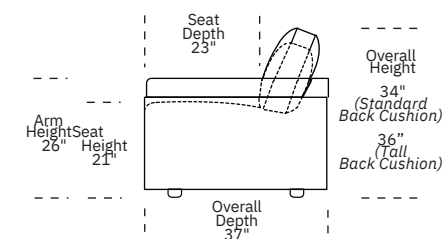

Please use actual leather, fabric, Crypton®, Sunbrella® and Ultrasuede® swatches when specifying furniture as the colors shown may vary due to the printing process.

Scale: 1/8 inch = 1 foot  
All dimensions are approximate and subject to change.  
Specify components from the sitting position.

**UPHOLSTERED (NO SKIRT):**

**Standard Seat Height  
High Leg**

**Standard Seat Height  
Low Leg (Hidden Leg is used)**

**UPHOLSTERED (NO SKIRT):**

**Higher Seat Height  
High Leg**

**Higher Seat Height  
Low Leg (Hidden Leg is used)**

**SKIRTED:**

**Standard Seat Height  
High Leg**

**Standard Seat Height  
Low Leg (Hidden Leg is used)**

**SKIRTED:**

**Higher Seat Height  
High Leg**

**Higher Seat Height  
Low Leg (Hidden Leg is used)**