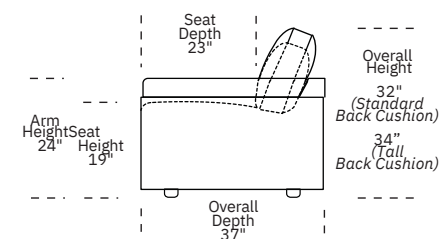

**Standard Seat Height
Low Leg (Hidden Leg is used)**