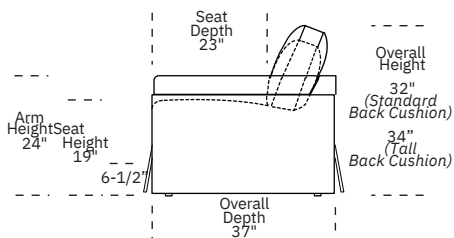

Please use actual leather, fabric, Crypton®, Sunbrella® and Ultrasuede® swatches when specifying furniture as the colors shown may vary due to the printing process.

Scale: 1/8 inch = 1 foot  
All dimensions are approximate and subject to change.  
Specify components from the sitting position.

**UPHOLSTERED (NO SKIRT):**

**Standard Seat Height  
High Leg**

**Standard Seat Height  
Low Leg (Hidden Leg is used)**

**UPHOLSTERED (NO SKIRT):**

**Higher Seat Height  
High Leg**

**Higher Seat Height  
Low Leg (Hidden Leg is used)**

**SKIRTED:**

**Standard Seat Height  
High Leg**

**Standard Seat Height  
Low Leg (Hidden Leg is used)**

**SKIRTED:**

**Higher Seat Height  
High Leg**

**Higher Seat Height  
Low Leg (Hidden Leg is used)**