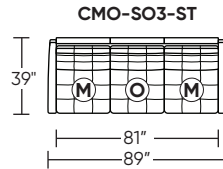

Options:

- Trillium encased cushioning
- Wood legs available in Dune, Ebony, Mink or Oiled Ash finish
- Contrasting stitch detail available in Bermuda Green, Beige, Black, Brown, Charcoal, Cream, Espresso, Gold Brown, Grey, Lemon, Midnight Blue, and Scarlet thread color

Additional Power Options:

- Motorized recliner with an in-arm control panel that is easy to use and includes a USB-C charging port
- Available on seats with an arm (Right and left arms on SO3, both seats on LVS, and seat on RCH)
- SO3 middle seat has Power, Manual, or Stationary options
- Motor and electronics have a three-year warranty
- Lithium-ion battery pack available
- Battery pack has a one-year warranty

Please use actual leather, fabric, Crypton®, Sunbrella® and Ultrasuede® swatches when specifying furniture as the colors shown may vary due to the printing process.

NOTE: Please be advised that microfiber fabrics like SUEDELIFE and VEELIFE, and velvet fabrics such as JENSON, REED, and SURI, are not recommended for this style. For a comprehensive list of covers that are NOT suggested, please contact American Leather Support Services. This information can also be found on the fabric landing pages of our website or by scanning the swatch QR code.

Wall Clearance is 16"

Leg height is 2"

MOTION LEGEND:

- (M) = Motion* only
- (O) = Optional motion* or stationary

*Manual and Power motion available

Scale: 1/8 inch = 1 foot
All dimensions are approximate and subject to change.
Specify components from the sitting position.