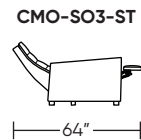

Additional Power Options:

- Motorized recliner with an in-arm control panel that is easy to use and includes a USB-C charging port
- Available on seats with an arm (Right and left arms on SO3, both seats on LVS, and seat on RCH)
- SO3 middle seat has Power, Manual, or Stationary options
- Motor and electronics have a three-year warranty
- Lithium-ion battery pack available
- Battery pack has a one-year warranty

Wall Clearance is 16"

Leg height is 2"

MOTION LEGEND:

- (M) = Motion* only
- (O) = Optional motion* or stationary

*Manual and Power motion available

Scale: 1/8 inch = 1 foot
All dimensions are approximate and subject to change.
Specify components from the sitting position.