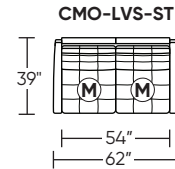

Options:

- Trillium encased cushioning
- Wood legs available in Dune, Ebony, Mink or Oiled Ash finish
- Contrasting stitch detail available in Bermuda Green, Beige, Black, Brown, Charcoal, Cream, Espresso, Gold Brown, Grey, Lemon, Midnight Blue, and Scarlet thread color

Additional Power Options:

- Motorized recliner with an in-arm control panel that is easy to use and includes a USB-C charging port
- Available on seats with an arm (Right and left arms on SO3, both seats on LVS, and seat on RCH)
- SO3 middle seat has Power, Manual, or Stationary options
- Motor and electronics have a three-year warranty
- Lithium-ion battery pack available
- Battery pack has a one-year warranty

Please use actual leather, fabric, Crypton®, Sunbrella® and Ultrasuede® swatches when specifying furniture as the colors shown may vary due to the printing process.

NOTE: Please be advised that microfiber fabrics like SUEDELIFE and VEELIFE, and velvet fabrics such as JENSON, REED, and SURI, are not recommended for this style. For a comprehensive list of covers that are NOT suggested, please contact American Leather Support Services. This information can also be found on the fabric landing pages of our website or by scanning the swatch QR code.

Wall Clearance is 16"

Leg height is 2"

MOTION LEGEND:

- (M) = Motion* only
- (O) = Optional motion* or stationary

*Manual and Power motion available

Scale: 1/8 inch = 1 foot
All dimensions are approximate and subject to change.
Specify components from the sitting position.