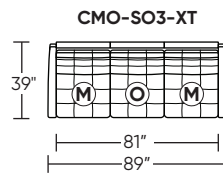

Options:

- Trillium encased cushioning
- Wood legs available in Dune, Ebony, Mink or Oiled Ash finish
- Contrasting stitch detail available in Bermuda Green, Beige, Black, Brown, Charcoal, Cream, Espresso, Gold Brown, Grey, Lemon, Midnight Blue, and Scarlet thread color

Additional Power Options:

- Motorized recliner with an in-arm control panel that is easy to use and includes a USB-C charging port
- Available on seats with an arm (Right and left arms on SO3, both seats on LVS, and seat on RCH)
- SO3 middle seat has Power, Manual, or Stationary options
- Motor and electronics have a three-year warranty
- Lithium-ion battery pack available
- Battery pack has a one-year warranty

Please use actual leather, fabric, Crypton®, Sunbrella® and Ultrasuede® swatches when specifying furniture as the colors shown may vary due to the printing process.

NOTE: Please be advised that microfiber fabrics like SUEDELIFE and VEELIFE, and velvet fabrics such as JENSON, REED, and SURI, are not recommended for this style. For a comprehensive list of covers that are NOT suggested, please contact American Leather Support Services. This information can also be found on the fabric landing pages of our website or by scanning the swatch QR code.

Wall Clearance is 16"

Leg height is 2"

MOTION LEGEND:

- (M) = Motion* only
- (O) = Optional motion* or stationary

*Manual and Power motion available

Scale: 1/8 inch = 1 foot
All dimensions are approximate and subject to change.
Specify components from the sitting position.