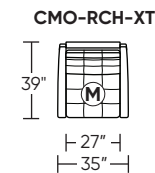

Additional Power Options:

- Motorized recliner with an in-arm control panel that is easy to use and includes a USB-C charging port
- Available on seats with an arm (Right and left arms on SO3, both seats on LVS, and seat on RCH)
- SO3 middle seat has Power, Manual, or Stationary options
- Motor and electronics have a three-year warranty
- Lithium-ion battery pack available
- Battery pack has a one-year warranty

Wall Clearance is 16"

Leg height is 2"

MOTION LEGEND:

- (M) = Motion* only
- (O) = Optional motion* or stationary

*Manual and Power motion available

Scale: 1/8 inch = 1 foot
All dimensions are approximate and subject to change.
Specify components from the sitting position.