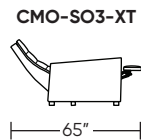

Additional Power Options:

- Motorized recliner with an in-arm control panel that is easy to use and includes a USB-C charging port
- Available on seats with an arm (Right and left arms on SO3, both seats on LVS, and seat on RCH)
- SO3 middle seat has Power, Manual, or Stationary options
- Motor and electronics have a three-year warranty
- Lithium-ion battery pack available
- Battery pack has a one-year warranty

Wall Clearance is 16"

Leg height is 2"

MOTION LEGEND:

- (M) = Motion* only
- (O) = Optional motion* or stationary

*Manual and Power motion available

Scale: 1/8 inch = 1 foot
All dimensions are approximate and subject to change.
Specify components from the sitting position.