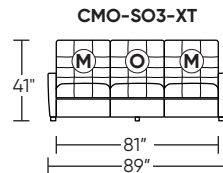

Options:

- Trillium encased cushioning
- Wood legs available in Dune, Ebony, Mink or Oiled Ash finish
- Contrasting stitch detail available in Bermuda Green, Beige, Black, Brown, Charcoal, Cream, Espresso, Gold Brown, Grey, Lemon, Midnight Blue, and Scarlet thread color

Additional Power Options:

- Motorized recliner with an in-arm control panel that is easy to use and includes a USB-C charging port
- Available on seats with an arm (Right and left arms on SO3, both seats on LVS, and seat on RCH)
- SO3 middle seat has Power, Manual, or Stationary options
- Motor and electronics have a three-year warranty
- Lithium-ion battery pack available
- Battery pack has a one-year warranty

Please use actual leather, fabric, Crypton®, Sunbrella® and Ultrasuede® swatches when specifying furniture as the colors shown may vary due to the printing process.

NOTE: Please be advised that microfiber fabrics like SUEDELIFE and VEELIFE, and velvet fabrics such as JENSON, REED, and SURI, are not recommended for this style. For a comprehensive list of covers that are NOT suggested, please contact American Leather Support Services. This information can also be found on the fabric landing pages of our website or by scanning the swatch QR code.

Wall Clearance is 16"

Leg height is 2"

MOTION LEGEND:

- (M) = Motion* only
- (O) = Optional motion* or stationary

*Manual and Power motion available

Scale: 1/8 inch = 1 foot
All dimensions are approximate and subject to change.
Specify components from the sitting position.