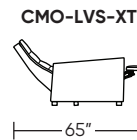

Additional Power Options:

- Motorized recliner with an in-arm control panel that is easy to use and includes a USB-C charging port
- Available on seats with an arm (Right and left arms on SO3, both seats on LVS, and seat on RCH)
- SO3 middle seat has Power, Manual, or Stationary options
- Motor and electronics have a three-year warranty
- Lithium-ion battery pack available
- Battery pack has a one-year warranty

Wall Clearance is 16"

Leg height is 2"

MOTION LEGEND:

- (M) = Motion* only
- (O) = Optional motion* or stationary

*Manual and Power motion available

Scale: 1/8 inch = 1 foot
All dimensions are approximate and subject to change.
Specify components from the sitting position.