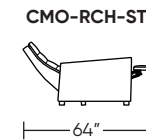

Additional Power Options:

- Motorized recliner with an in-arm control panel that is easy to use and includes a USB-C charging port
- Available on seats with an arm (Right and left arms on SO3, both seats on LVS, and seat on RCH)
- SO3 middle seat has Power, Manual, or Stationary options
- Motor and electronics have a three-year warranty
- Lithium-ion battery pack available
- Battery pack has a one-year warranty

Wall Clearance is 16"

Leg height is 2"

MOTION LEGEND:

- (M) = Motion* only
- (O) = Optional motion* or stationary

*Manual and Power motion available

Scale: 1/8 inch = 1 foot
All dimensions are approximate and subject to change.
Specify components from the sitting position.