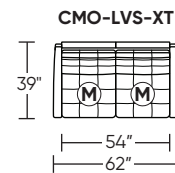

Options:

- Trillium encased cushioning
- Wood legs available in Dune, Ebony, Mink or Oiled Ash finish
- Contrasting stitch detail available in Bermuda Green, Beige, Black, Brown, Charcoal, Cream, Espresso, Gold Brown, Grey, Lemon, Midnight Blue, and Scarlet thread color

Additional Power Options:

- Motorized recliner with an in-arm control panel that is easy to use and includes a USB-C charging port
- Available on seats with an arm (Right and left arms on SO3, both seats on LVS, and seat on RCH)
- SO3 middle seat has Power, Manual, or Stationary options
- Motor and electronics have a three-year warranty
- Lithium-ion battery pack available
- Battery pack has a one-year warranty

Please use actual leather, fabric, Crypton®, Sunbrella® and Ultrasuede® swatches when specifying furniture as the colors shown may vary due to the printing process.

NOTE: Please be advised that microfiber fabrics like SUEDELIFE and VEELIFE, and velvet fabrics such as JENSON, REED, and SURI, are not recommended for this style. For a comprehensive list of covers that are NOT suggested, please contact American Leather Support Services. This information can also be found on the fabric landing pages of our website or by scanning the swatch QR code.

Wall Clearance is 16"

Leg height is 2"

MOTION LEGEND:

- (M) = Motion* only
- (O) = Optional motion* or stationary

*Manual and Power motion available

Scale: 1/8 inch = 1 foot
All dimensions are approximate and subject to change.
Specify components from the sitting position.