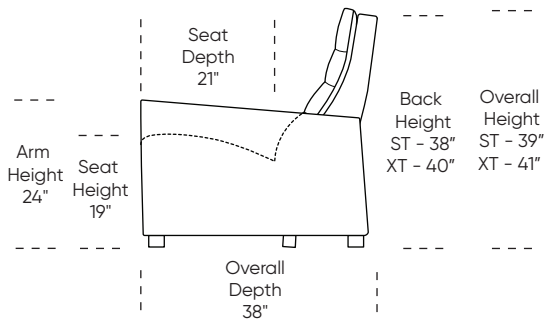

Additional Power Options:

- Motorized recliner with an in-arm control panel that is easy to use and includes a USB-C charging port
- Available on seats with an arm (Right and left arms on SO3, both seats on LVS, and seat on RCH)
- SO3 middle seat has Power, Manual, or Stationary options
- Motor and electronics have a three-year warranty
- Lithium-ion battery pack available
- Battery pack has a one-year warranty

Wall Clearance is 16"

Leg height is 2"

MOTION LEGEND:

- (M) = Motion* only
- (O) = Optional motion* or stationary

*Manual and Power motion available

Scale: 1/8 inch = 1 foot
All dimensions are approximate and subject to change.
Specify components from the sitting position.