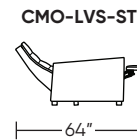

Additional Power Options:

- Motorized recliner with an in-arm control panel that is easy to use and includes a USB-C charging port
- Available on seats with an arm (Right and left arms on SO3, both seats on LVS, and seat on RCH)
- SO3 middle seat has Power, Manual, or Stationary options
- Motor and electronics have a three-year warranty
- Lithium-ion battery pack available
- Battery pack has a one-year warranty

Wall Clearance is 16"

Leg height is 2"

MOTION LEGEND:

- (M) = Motion* only
- (O) = Optional motion* or stationary

*Manual and Power motion available

Scale: 1/8 inch = 1 foot
All dimensions are approximate and subject to change.
Specify components from the sitting position.