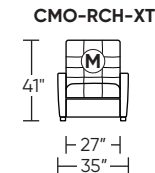

Additional Power Options:

- Motorized recliner with an in-arm control panel that is easy to use and includes a USB-C charging port
- Available on seats with an arm (Right and left arms on SO3, both seats on LVS, and seat on RCH)
- SO3 middle seat has Power, Manual, or Stationary options
- Motor and electronics have a three-year warranty
- Lithium-ion battery pack available
- Battery pack has a one-year warranty

Wall Clearance is 16"

Leg height is 2"

MOTION LEGEND:

- (M) = Motion* only
- (O) = Optional motion* or stationary

*Manual and Power motion available

Scale: 1/8 inch = 1 foot
All dimensions are approximate and subject to change.
Specify components from the sitting position.