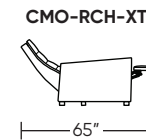

Additional Power Options:

- Motorized recliner with an in-arm control panel that is easy to use and includes a USB-C charging port
- Available on seats with an arm (Right and left arms on SO3, both seats on LVS, and seat on RCH)
- SO3 middle seat has Power, Manual, or Stationary options
- Motor and electronics have a three-year warranty
- Lithium-ion battery pack available
- Battery pack has a one-year warranty

Wall Clearance is 16"

Leg height is 2"

MOTION LEGEND:

- (M) = Motion* only
- (O) = Optional motion* or stationary

*Manual and Power motion available

Scale: 1/8 inch = 1 foot
All dimensions are approximate and subject to change.
Specify components from the sitting position.