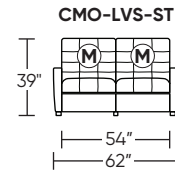

Additional Power Options:

- Motorized recliner with an in-arm control panel that is easy to use and includes a USB-C charging port
- Available on seats with an arm (Right and left arms on SO3, both seats on LVS, and seat on RCH)
- SO3 middle seat has Power, Manual, or Stationary options
- Motor and electronics have a three-year warranty
- Lithium-ion battery pack available
- Battery pack has a one-year warranty

Wall Clearance is 16"

Leg height is 2"

MOTION LEGEND:

- (M) = Motion* only
- (O) = Optional motion* or stationary

*Manual and Power motion available

Scale: 1/8 inch = 1 foot
All dimensions are approximate and subject to change.
Specify components from the sitting position.