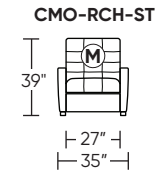

Additional Power Options:

- Motorized recliner with an in-arm control panel that is easy to use and includes a USB-C charging port
- Available on seats with an arm (Right and left arms on SO3, both seats on LVS, and seat on RCH)
- SO3 middle seat has Power, Manual, or Stationary options
- Motor and electronics have a three-year warranty
- Lithium-ion battery pack available
- Battery pack has a one-year warranty

Wall Clearance is 16"

Leg height is 2"

MOTION LEGEND:

- (M) = Motion* only
- (O) = Optional motion* or stationary

*Manual and Power motion available

Scale: 1/8 inch = 1 foot
All dimensions are approximate and subject to change.
Specify components from the sitting position.