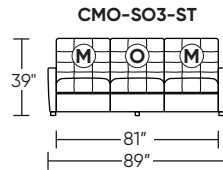

Options:

- Trillium encased cushioning
- Wood legs available in Dune, Ebony, Mink or Oiled Ash finish
- Contrasting stitch detail available in Bermuda Green, Beige, Black, Brown, Charcoal, Cream, Espresso, Gold Brown, Grey, Lemon, Midnight Blue, and Scarlet thread color

Additional Power Options:

- Motorized recliner with an in-arm control panel that is easy to use and includes a USB-C charging port
- Available on seats with an arm (Right and left arms on SO3, both seats on LVS, and seat on RCH)
- SO3 middle seat has Power, Manual, or Stationary options
- Motor and electronics have a three-year warranty
- Lithium-ion battery pack available
- Battery pack has a one-year warranty

Please use actual leather, fabric, Crypton®, Sunbrella® and Ultrasuede® swatches when specifying furniture as the colors shown may vary due to the printing process.

NOTE: Please be advised that microfiber fabrics like SUEDELIFE and VEELIFE, and velvet fabrics such as JENSON, REED, and SURI, are not recommended for this style. For a comprehensive list of covers that are NOT suggested, please contact American Leather Support Services. This information can also be found on the fabric landing pages of our website or by scanning the swatch QR code.

Wall Clearance is 16"

Leg height is 2"

MOTION LEGEND:

- (M) = Motion* only
- (O) = Optional motion* or stationary

*Manual and Power motion available

Scale: 1/8 inch = 1 foot
All dimensions are approximate and subject to change.
Specify components from the sitting position.