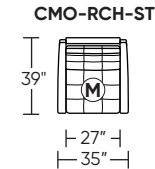

Additional Power Options:

- Motorized recliner with an in-arm control panel that is easy to use and includes a USB-C charging port
- Available on seats with an arm (Right and left arms on SO3, both seats on LVS, and seat on RCH)
- SO3 middle seat has Power, Manual, or Stationary options
- Motor and electronics have a three-year warranty
- Lithium-ion battery pack available
- Battery pack has a one-year warranty

Wall Clearance is 16"

Leg height is 2"

MOTION LEGEND:

- (M) = Motion* only
- (O) = Optional motion* or stationary

*Manual and Power motion available

Scale: 1/8 inch = 1 foot
All dimensions are approximate and subject to change.
Specify components from the sitting position.