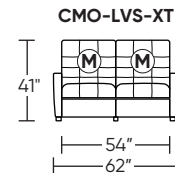

Additional Power Options:

- Motorized recliner with an in-arm control panel that is easy to use and includes a USB-C charging port
- Available on seats with an arm (Right and left arms on SO3, both seats on LVS, and seat on RCH)
- SO3 middle seat has Power, Manual, or Stationary options
- Motor and electronics have a three-year warranty
- Lithium-ion battery pack available
- Battery pack has a one-year warranty

Wall Clearance is 16"

Leg height is 2"

MOTION LEGEND:

- (M) = Motion* only
- (O) = Optional motion* or stationary

*Manual and Power motion available

Scale: 1/8 inch = 1 foot
All dimensions are approximate and subject to change.
Specify components from the sitting position.