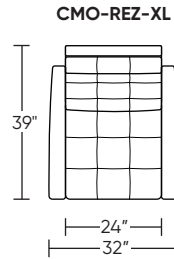

Wall Clearance: ST - 18", LG - 19", XL - 20"

Scale: 1/4 inch = 1 foot
All dimensions are approximate and subject to change.
Specify components from the sitting position.