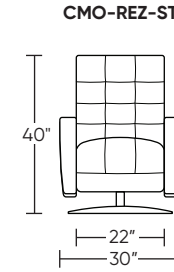

Wall Clearance: ST - 18", LG - 19", XL - 20"

Scale: 1/4 inch = 1 foot
All dimensions are approximate and subject to change.
Specify components from the sitting position.