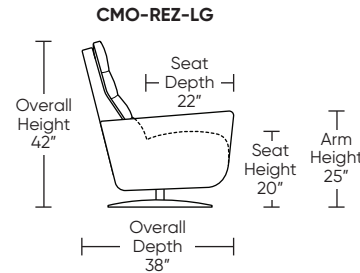

Standard Features:

- Advanced unidirectional suspension system
- Premium high-density, high-resiliency foam seat cushion
- Down encased cushioning
- Buttonless tufted back and seat cushion
- Semi-attached back cushion
- Tight seat cushion
- Single-needle top-stitch with thick thread
- Power articulating headrest
- Fully reclines into an optimal "zero gravity" position
- Motorized recliner with an in-arm control panel that is easy to use and includes a USB-C charging port
- Motor and electronics have a three-year warranty
- Limited lifetime warranty on frame and suspension
- Ten-year warranty on mechanism
- Quick-ship delivery

Wall Clearance: ST - 18", LG - 19", XL - 20"

Scale: 1/4 inch = 1 foot
All dimensions are approximate and subject to change.
Specify components from the sitting position.