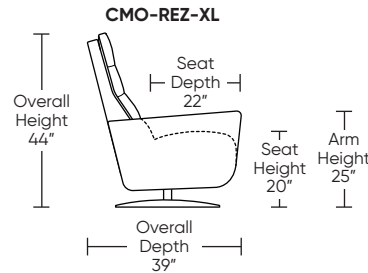

Standard Features:

- Advanced unidirectional suspension system
- Premium high-density, high-resiliency foam seat cushion
- Down encased cushioning
- Buttonless tufted back and seat cushion
- Semi-attached back cushion
- Tight seat cushion
- Single-needle top-stitch with thick thread
- Power articulating headrest
- Fully reclines into an optimal "zero gravity" position
- Motorized recliner with an in-arm control panel that is easy to use and includes a USB-C charging port
- Motor and electronics have a three-year warranty
- Limited lifetime warranty on frame and suspension
- Ten-year warranty on mechanism
- Quick-ship delivery

Wall Clearance: ST - 18", LG - 19", XL - 20"

Scale: 1/4 inch = 1 foot
All dimensions are approximate and subject to change.
Specify components from the sitting position.