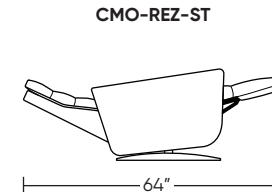

Wall Clearance: ST - 18", LG - 19", XL - 20"

Scale: 1/4 inch = 1 foot
All dimensions are approximate and subject to change.
Specify components from the sitting position.