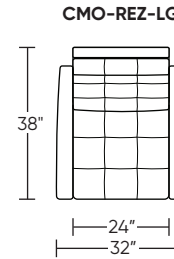

Wall Clearance: ST - 18", LG - 19", XL - 20"

Scale: 1/4 inch = 1 foot
All dimensions are approximate and subject to change.
Specify components from the sitting position.