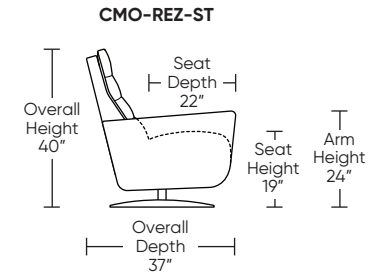

Standard Features:

- Advanced unidirectional suspension system
- Premium high-density, high-resiliency foam seat cushion
- Down encased cushioning
- Buttonless tufted back and seat cushion
- Semi-attached back cushion
- Tight seat cushion
- Single-needle top-stitch with thick thread
- Power articulating headrest
- Fully reclines into an optimal "zero gravity" position
- Motorized recliner with an in-arm control panel that is easy to use and includes a USB-C charging port
- Motor and electronics have a three-year warranty
- Limited lifetime warranty on frame and suspension
- Ten-year warranty on mechanism
- Quick-ship delivery

Wall Clearance: ST - 18", LG - 19", XL - 20"

Scale: 1/4 inch = 1 foot
All dimensions are approximate and subject to change.
Specify components from the sitting position.