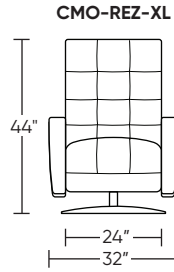

Wall Clearance: ST - 18", LG - 19", XL - 20"

Scale: 1/4 inch = 1 foot
All dimensions are approximate and subject to change.
Specify components from the sitting position.