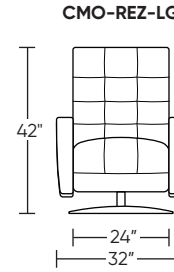

Wall Clearance: ST - 18", LG - 19", XL - 20"

Scale: 1/4 inch = 1 foot
All dimensions are approximate and subject to change.
Specify components from the sitting position.