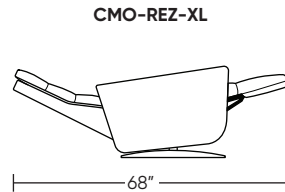

Wall Clearance: ST - 18", LG - 19", XL - 20"

Scale: 1/4 inch = 1 foot
All dimensions are approximate and subject to change.
Specify components from the sitting position.