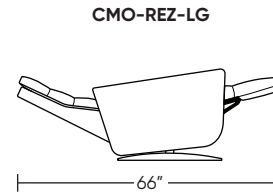

Wall Clearance: ST - 18", LG - 19", XL - 20"

Scale: 1/4 inch = 1 foot
All dimensions are approximate and subject to change.
Specify components from the sitting position.