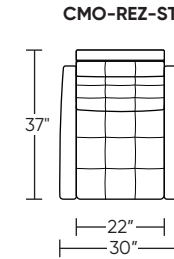

Wall Clearance: ST - 18", LG - 19", XL - 20"

Scale: 1/4 inch = 1 foot
All dimensions are approximate and subject to change.
Specify components from the sitting position.