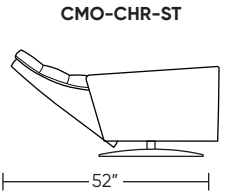

COMO

Standard Features:

- Patented weight balanced mechanism
- Monofilament elastic webbing suspension
- Premium high-density, high-resiliency molded foam seat cushion encased in down
- Down encased cushioning
- Buttonless tufted back and seat cushion
- Semi-attached back cushion
- Tight seat cushion
- Single-needle top-stitch with thick thread
- Manual articulating headrest
- Limited lifetime warranty on frame and suspension
- Quick-ship delivery
- Ten-year warranty on mechanism

Wall Clearance: ST - 14", LG - 16", XL - 18"

Scale: 1/4 inch = 1 foot
All dimensions are approximate and subject to change.
Specify components from the sitting position.