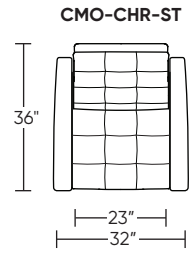

COMO

Standard Features:

- Patented weight balanced mechanism
- Monofilament elastic webbing suspension
- Premium high-density, high-resiliency molded foam seat cushion encased in down
- Down encased cushioning
- Buttonless tufted back and seat cushion
- Semi-attached back cushion
- Tight seat cushion
- Single-needle top-stitch with thick thread
- Manual articulating headrest
- Limited lifetime warranty on frame and suspension
- Quick-ship delivery
- Ten-year warranty on mechanism

Wall Clearance: ST - 14", LG - 16", XL - 18"

Scale: 1/4 inch = 1 foot
All dimensions are approximate and subject to change.
Specify components from the sitting position.