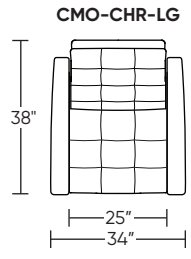

Wall Clearance: ST - 14", LG - 16", XL - 18"

Scale: 1/4 inch = 1 foot
All dimensions are approximate and subject to change.
Specify components from the sitting position.