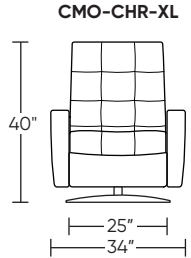

COMO

Standard Features:

- Patented weight balanced mechanism
- Monofilament elastic webbing suspension
- Premium high-density, high-resiliency molded foam seat cushion encased in down
- Down encased cushioning
- Buttonless tufted back and seat cushion
- Semi-attached back cushion
- Tight seat cushion
- Single-needle top-stitch with thick thread
- Manual articulating headrest
- Limited lifetime warranty on frame and suspension
- Quick-ship delivery
- Ten-year warranty on mechanism

Wall Clearance: ST - 14", LG - 16", XL - 18"

Scale: 1/4 inch = 1 foot
All dimensions are approximate and subject to change.
Specify components from the sitting position.