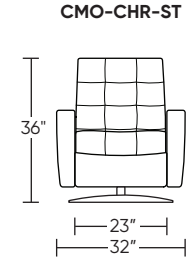

Wall Clearance: ST - 14", LG - 16", XL - 18"

Scale: 1/4 inch = 1 foot
All dimensions are approximate and subject to change.
Specify components from the sitting position.