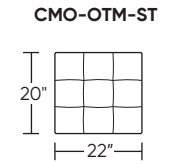

COMO

Standard Features:

- Patented weight balanced mechanism
- Monofilament elastic webbing suspension
- Premium high-density, high-resiliency molded foam seat cushion encased in down
- Down encased cushioning
- Buttonless tufted back and seat cushion
- Semi-attached back cushion
- Tight seat cushion
- Single-needle top-stitch with thick thread
- Manual articulating headrest
- Limited lifetime warranty on frame and suspension
- Quick-ship delivery
- Ten-year warranty on mechanism

Wall Clearance: ST - 14", LG - 16", XL - 18"

Scale: 1/4 inch = 1 foot
All dimensions are approximate and subject to change.
Specify components from the sitting position.