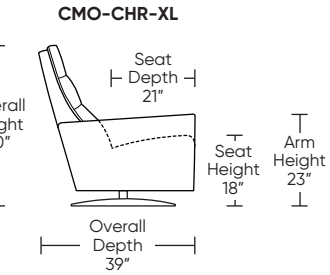

COMO

Standard Features:

- Patented weight balanced mechanism
- Monofilament elastic webbing suspension
- Premium high-density, high-resiliency molded foam seat cushion encased in down
- Down encased cushioning
- Buttonless tufted back and seat cushion
- Semi-attached back cushion
- Tight seat cushion
- Single-needle top-stitch with thick thread
- Manual articulating headrest
- Limited lifetime warranty on frame and suspension
- Quick-ship delivery
- Ten-year warranty on mechanism

Wall Clearance: ST - 14", LG - 16", XL - 18"

Scale: 1/4 inch = 1 foot
All dimensions are approximate and subject to change.
Specify components from the sitting position.