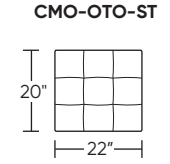

COMO

Standard Features:

- Patented weight balanced mechanism
- Monofilament elastic webbing suspension
- Premium high-density, high-resiliency molded foam seat cushion encased in down
- Down encased cushioning
- Buttonless tufted back and seat cushion
- Semi-attached back cushion
- Tight seat cushion
- Single-needle top-stitch with thick thread
- Manual articulating headrest
- Limited lifetime warranty on frame and suspension
- Quick-ship delivery
- Ten-year warranty on mechanism

Wall Clearance: ST - 14", LG - 16", XL - 18"

Scale: 1/4 inch = 1 foot
All dimensions are approximate and subject to change.
Specify components from the sitting position.