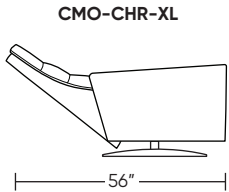

COMO

Standard Features:

- Patented weight balanced mechanism
- Monofilament elastic webbing suspension
- Premium high-density, high-resiliency molded foam seat cushion encased in down
- Down encased cushioning
- Buttonless tufted back and seat cushion
- Semi-attached back cushion
- Tight seat cushion
- Single-needle top-stitch with thick thread
- Manual articulating headrest
- Limited lifetime warranty on frame and suspension
- Quick-ship delivery
- Ten-year warranty on mechanism

Wall Clearance: ST - 14", LG - 16", XL - 18"

Scale: 1/4 inch = 1 foot
All dimensions are approximate and subject to change.
Specify components from the sitting position.