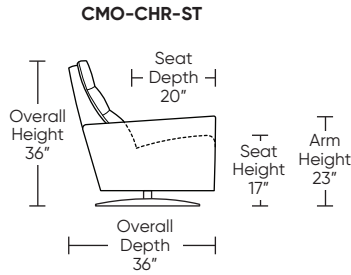

COMO

Standard Features:

- Patented weight balanced mechanism
- Monofilament elastic webbing suspension
- Premium high-density, high-resiliency molded foam seat cushion encased in down
- Down encased cushioning
- Buttonless tufted back and seat cushion
- Semi-attached back cushion
- Tight seat cushion
- Single-needle top-stitch with thick thread
- Manual articulating headrest
- Limited lifetime warranty on frame and suspension
- Quick-ship delivery
- Ten-year warranty on mechanism

Wall Clearance: ST - 14", LG - 16", XL - 18"

Scale: 1/4 inch = 1 foot
All dimensions are approximate and subject to change.
Specify components from the sitting position.