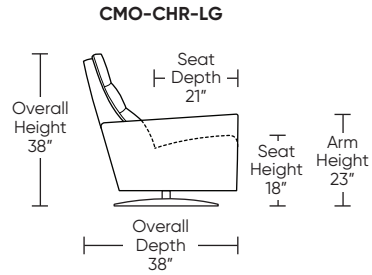

COMO

Standard Features:

- Patented weight balanced mechanism
- Monofilament elastic webbing suspension
- Premium high-density, high-resiliency molded foam seat cushion encased in down
- Down encased cushioning
- Buttonless tufted back and seat cushion
- Semi-attached back cushion
- Tight seat cushion
- Single-needle top-stitch with thick thread
- Manual articulating headrest
- Limited lifetime warranty on frame and suspension
- Quick-ship delivery
- Ten-year warranty on mechanism

Wall Clearance: ST - 14", LG - 16", XL - 18"

Scale: 1/4 inch = 1 foot
All dimensions are approximate and subject to change.
Specify components from the sitting position.