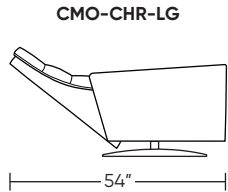

COMO

Standard Features:

- Patented weight balanced mechanism
- Monofilament elastic webbing suspension
- Premium high-density, high-resiliency molded foam seat cushion encased in down
- Down encased cushioning
- Buttonless tufted back and seat cushion
- Semi-attached back cushion
- Tight seat cushion
- Single-needle top-stitch with thick thread
- Manual articulating headrest
- Limited lifetime warranty on frame and suspension
- Quick-ship delivery
- Ten-year warranty on mechanism

Wall Clearance: ST - 14", LG - 16", XL - 18"

Scale: 1/4 inch = 1 foot
All dimensions are approximate and subject to change.
Specify components from the sitting position.