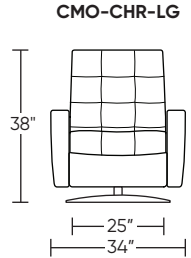

Wall Clearance: ST - 14", LG - 16", XL - 18"

Scale: 1/4 inch = 1 foot
All dimensions are approximate and subject to change.
Specify components from the sitting position.