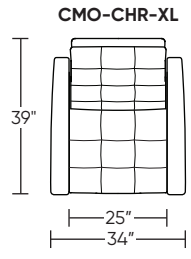

Wall Clearance: ST - 14", LG - 16", XL - 18"

Scale: 1/4 inch = 1 foot
All dimensions are approximate and subject to change.
Specify components from the sitting position.