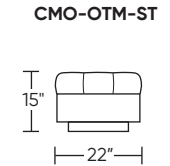

COMO

Standard Features:

- Patented weight balanced mechanism
- Monofilament elastic webbing suspension
- Premium high-density, high-resiliency molded foam seat cushion encased in down
- Down encased cushioning
- Buttonless tufted back and seat cushion
- Semi-attached back cushion
- Tight seat cushion
- Single-needle top-stitch with thick thread
- Manual articulating headrest
- Limited lifetime warranty on frame and suspension
- Quick-ship delivery
- Ten-year warranty on mechanism

Wall Clearance: ST - 14", LG - 16", XL - 18"

Scale: 1/4 inch = 1 foot
All dimensions are approximate and subject to change.
Specify components from the sitting position.