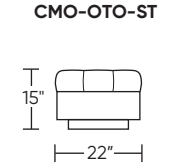

COMO

Standard Features:

- Patented weight balanced mechanism
- Monofilament elastic webbing suspension
- Premium high-density, high-resiliency molded foam seat cushion encased in down
- Down encased cushioning
- Buttonless tufted back and seat cushion
- Semi-attached back cushion
- Tight seat cushion
- Single-needle top-stitch with thick thread
- Manual articulating headrest
- Limited lifetime warranty on frame and suspension
- Quick-ship delivery
- Ten-year warranty on mechanism

Wall Clearance: ST - 14", LG - 16", XL - 18"

Scale: 1/4 inch = 1 foot
All dimensions are approximate and subject to change.
Specify components from the sitting position.