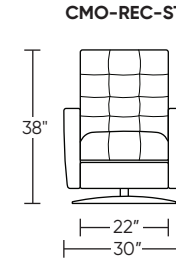

Please use actual leather, fabric, Crypton®, Sunbrella® and Ultrasuede® swatches when specifying furniture as the colors shown may vary due to the printing process.

Scale: 1/4 inch = 1 foot
All dimensions are approximate and subject to change.
Specify components from the sitting position.

Wall Clearance: ST - 16", LG - 17", XL - 18"