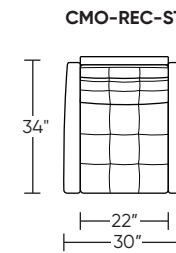

Please use actual leather, fabric, Crypton®, Sunbrella® and Ultrasuede® swatches when specifying furniture as the colors shown may vary due to the printing process.

Scale: 1/4 inch = 1 foot
All dimensions are approximate and subject to change.
Specify components from the sitting position.

Wall Clearance: ST - 16", LG - 17", XL - 18"