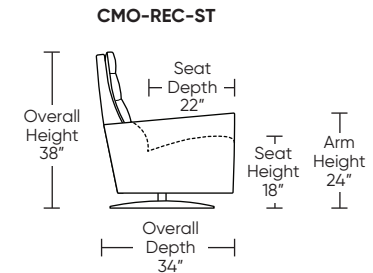

Standard Features:

- Advanced unidirectional suspension system
- Premium high-density, high-resiliency foam seat cushion
- Down encased cushioning
- Buttonless tufted back and seat cushion
- Semi-attached back cushion
- Tight seat cushion
- Single-needle top-stitch with thick thread
- Manual articulating headrest
- Limited lifetime warranty on frame and suspension
- Ten-year warranty on mechanism
- Quick-ship delivery

Please use actual leather, fabric, Crypton®, Sunbrella® and Ultrasuede® swatches when specifying furniture as the colors shown may vary due to the printing process.

Scale: 1/4 inch = 1 foot
All dimensions are approximate and subject to change.
Specify components from the sitting position.

Wall Clearance: ST - 16", LG - 17", XL - 18"