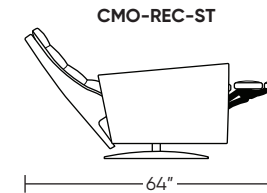

Standard Features:

- Advanced unidirectional suspension system
- Premium high-density, high-resiliency foam seat cushion
- Down encased cushioning
- Buttonless tufted back and seat cushion
- Semi-attached back cushion
- Tight seat cushion
- Single-needle top-stitch with thick thread
- Manual articulating headrest
- Limited lifetime warranty on frame and suspension
- Ten-year warranty on mechanism
- Quick-ship delivery

Please use actual leather, fabric, Crypton®, Sunbrella® and Ultrasuede® swatches when specifying furniture as the colors shown may vary due to the printing process.

Scale: 1/4 inch = 1 foot
All dimensions are approximate and subject to change.
Specify components from the sitting position.

Wall Clearance: ST - 16", LG - 17", XL - 18"