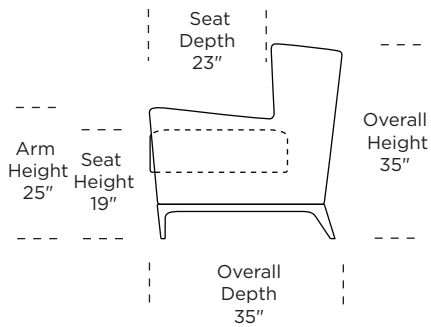

Please use actual leather, fabric and Ultrasuede® swatches when specifying furniture as the colors shown may vary due to the printing process.

COE-CHR-ST

COE-CHR-ST

*Note: arm height for this frame is measured at the highest point of the curved arm.

Due to size of leather hides, your furniture will have seams on the front, back and sides. For more information please contact your sales representative.

A. Front B. Back C. Sides

*Dotted line indicates where seams may be located.

Scale: 1/4 inch = 1 foot
All dimensions are approximate and subject to change.
Specify components from the sitting position.