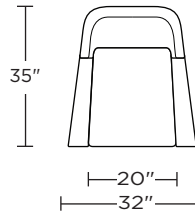

Please use actual leather, fabric and Ultrasuede® swatches when specifying furniture as the colors shown may vary due to the printing process.

COE-CHR-ST

COE-CHR-ST

*Note: arm height for this frame is measured at the highest point of the curved arm.

Scale: 1/4 inch = 1 foot
All dimensions are approximate and subject to change.
Specify components from the sitting position.