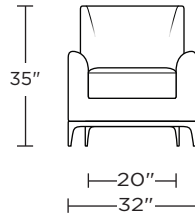

Please use actual leather, fabric and Ultrasuede® swatches when specifying furniture as the colors shown may vary due to the printing process.

COE-CHR-ST

COE-CHR-ST

*Note: arm height for this frame is measured at the highest point of the curved arm.

Scale: 1/4 inch = 1 foot
All dimensions are approximate and subject to change.
Specify components from the sitting position.