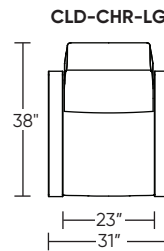

Please use actual leather, fabric, Crypton®, Sunbrella® and Ultrasuede® swatches when specifying furniture as the colors shown may vary due to the printing process.

Wall Clearance: ST - 14", LG - 16", XL - 18"

Scale: 1/4 inch = 1 foot
All dimensions are approximate and subject to change.
Specify components from the sitting position.