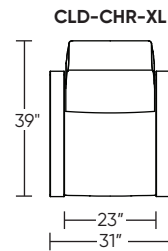

Please use actual leather, fabric, Crypton®, Sunbrella® and Ultrasuede® swatches when specifying furniture as the colors shown may vary due to the printing process.

Wall Clearance: ST - 14", LG - 16", XL - 18"

Scale: 1/4 inch = 1 foot
All dimensions are approximate and subject to change.
Specify components from the sitting position.