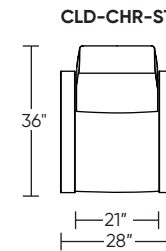

Please use actual leather, fabric, Crypton®, Sunbrella® and Ultrasuede® swatches when specifying furniture as the colors shown may vary due to the printing process.

Wall Clearance: ST - 14", LG - 16", XL - 18"

Scale: 1/4 inch = 1 foot
All dimensions are approximate and subject to change.
Specify components from the sitting position.