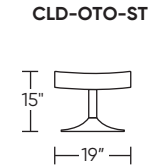

CLOUD

Standard Features:

- Patented weight balanced mechanism
- Monofilament elastic webbing suspension
- Premium high-density, high-resiliency molded foam seat cushion
- Tight back and seat cushion
- Single-needle top-stitch
- Manual articulating headrest
- Limited lifetime warranty on frame and suspension
- Quick-ship delivery
- Ten-year warranty on mechanism

Please use actual leather, fabric, Crypton®, Sunbrella® and Ultrasuede® swatches when specifying furniture as the colors shown may vary due to the printing process.

Wall Clearance: ST - 14", LG - 16", XL - 18"

Scale: 1/4 inch = 1 foot
All dimensions are approximate and subject to change.
Specify components from the sitting position.