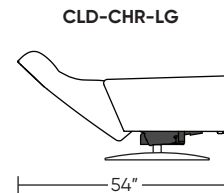

Please use actual leather, fabric, Crypton®, Sunbrella® and Ultrasuede® swatches when specifying furniture as the colors shown may vary due to the printing process.

Wall Clearance: ST - 14", LG - 16", XL - 18"