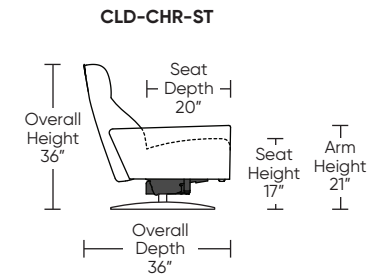

CLOUD

Standard Features:

- Patented weight balanced mechanism
- Monofilament elastic webbing suspension
- Premium high-density, high-resiliency molded foam seat cushion
- Tight back and seat cushion
- Single-needle top-stitch
- Manual articulating headrest
- Limited lifetime warranty on frame and suspension
- Quick-ship delivery
- Ten-year warranty on mechanism

Please use actual leather, fabric, Crypton®, Sunbrella® and Ultrasuede® swatches when specifying furniture as the colors shown may vary due to the printing process.

Wall Clearance: ST - 14", LG - 16", XL - 18"

Scale: 1/4 inch = 1 foot
All dimensions are approximate and subject to change.
Specify components from the sitting position.