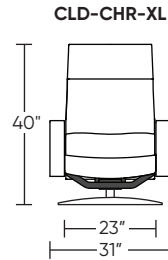

Please use actual leather, fabric, Crypton®, Sunbrella® and Ultrasuede® swatches when specifying furniture as the colors shown may vary due to the printing process.

Wall Clearance: ST - 14", LG - 16", XL - 18"

Scale: 1/4 inch = 1 foot
All dimensions are approximate and subject to change.
Specify components from the sitting position.