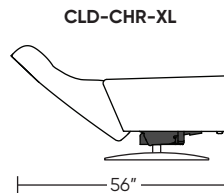

Please use actual leather, fabric, Crypton®, Sunbrella® and Ultrasuede® swatches when specifying furniture as the colors shown may vary due to the printing process.

Wall Clearance: ST - 14", LG - 16", XL - 18"