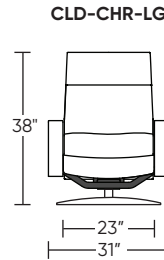

Please use actual leather, fabric, Crypton®, Sunbrella® and Ultrasuede® swatches when specifying furniture as the colors shown may vary due to the printing process.

Wall Clearance: ST - 14", LG - 16", XL - 18"

Scale: 1/4 inch = 1 foot
All dimensions are approximate and subject to change.
Specify components from the sitting position.