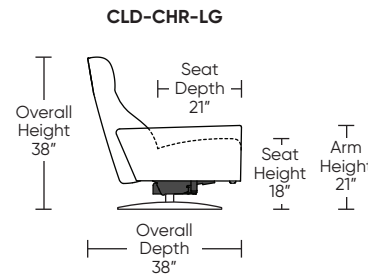

CLOUD

Standard Features:

- Patented weight balanced mechanism
- Monofilament elastic webbing suspension
- Premium high-density, high-resiliency molded foam seat cushion
- Tight back and seat cushion
- Single-needle top-stitch
- Manual articulating headrest
- Limited lifetime warranty on frame and suspension
- Quick-ship delivery
- Ten-year warranty on mechanism

Please use actual leather, fabric, Crypton®, Sunbrella® and Ultrasuede® swatches when specifying furniture as the colors shown may vary due to the printing process.

Wall Clearance: ST - 14", LG - 16", XL - 18"

Scale: 1/4 inch = 1 foot
All dimensions are approximate and subject to change.
Specify components from the sitting position.