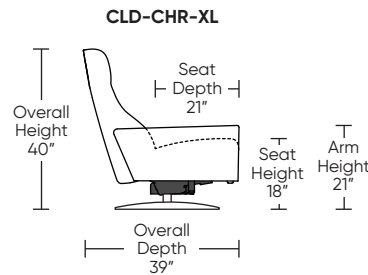

CLOUD

Standard Features:

- Patented weight balanced mechanism
- Monofilament elastic webbing suspension
- Premium high-density, high-resiliency molded foam seat cushion
- Tight back and seat cushion
- Single-needle top-stitch
- Manual articulating headrest
- Limited lifetime warranty on frame and suspension
- Quick-ship delivery
- Ten-year warranty on mechanism

Please use actual leather, fabric, Crypton®, Sunbrella® and Ultrasuede® swatches when specifying furniture as the colors shown may vary due to the printing process.

Wall Clearance: ST - 14", LG - 16", XL - 18"

Scale: 1/4 inch = 1 foot
All dimensions are approximate and subject to change.
Specify components from the sitting position.