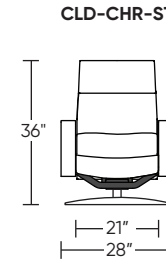

Please use actual leather, fabric, Crypton®, Sunbrella® and Ultrasuede® swatches when specifying furniture as the colors shown may vary due to the printing process.

Wall Clearance: ST - 14", LG - 16", XL - 18"

Scale: 1/4 inch = 1 foot
All dimensions are approximate and subject to change.
Specify components from the sitting position.