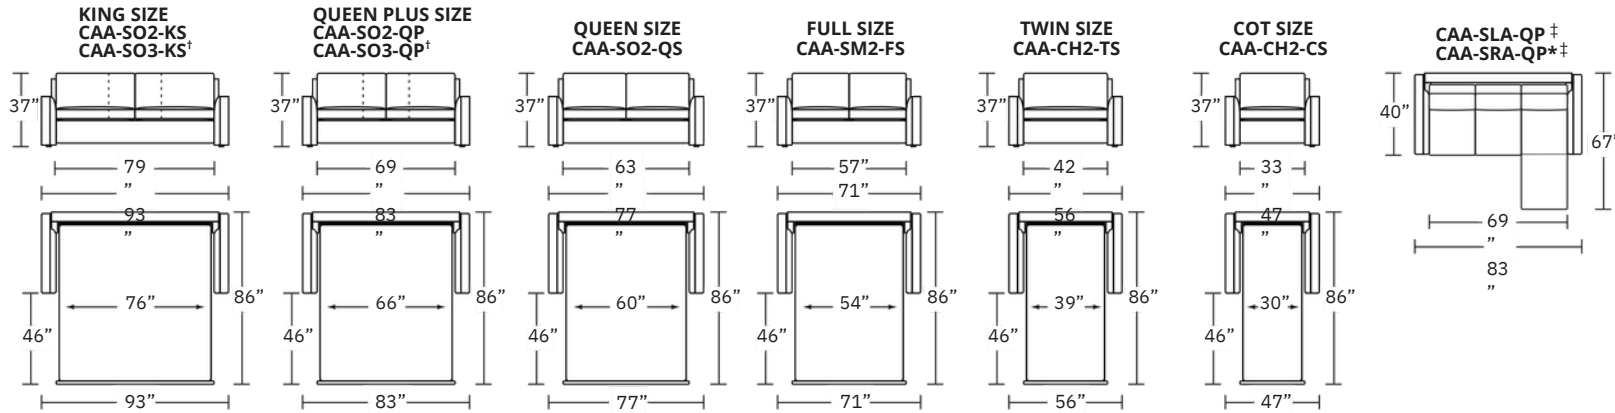

Standard Comfort Sleeper®

Features:

- Featuring the patented Ti any 24/7™ platform sleep system
- Room to stretch out with true 80 inches of bedroom-length sleeping surface
- Ultimate comfort on five inches of plush, high-density foam mattress
- Under-sofa dust covers keeps dust and dirt from ever touching the mattress
- Zero wall clearance
- Single-needle top-stitch
- High-density, high-resiliency foam seat cushions
- Loose back and seat cushions
- Limited lifetime warranty on frame
- 10-year mechanism warranty
- Quick-ship delivery

SLEEPER OPTIONS:

SECTIONAL OPTIONS:

Leg height is 1"

Please use actual leather, fabric, Crypton®, Sunbrella® and Ultrasuede® swatches when specifying furniture as the colors shown may vary due to the printing process.

Note: Seat depth includes cushion overhang which may be up to 1"

* Picture shows left arm seated. Please specify left or right arm seated when ordering.

All orders are in seated position.

† Dotted lines for Queen Plus and King sizes indicates the number of seats.

STATIONARY OPTIONS:

OTTOMAN OPTIONS:

Note: Seat depth includes cushion overhang which may be up to 1"

† Dotted lines indicates the number of seats.
 All dimensions are approximate and subject to change.
 • Storage