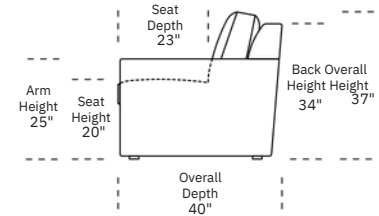

SLEEPER OPTIONS:

SECTIONAL OPTIONS:

Leg height is 1"

Please use actual leather, fabric, Crypton®, Sunbrella® and Ultrasuede® swatches when specifying furniture as the colors shown may vary due to the printing process.

Note: Seat depth includes cushion overhang which may be up to 1"

* Picture shows left arm seated. Please specify left or right arm seated when ordering.

All orders are in seated position.

† Dotted lines for Queen Plus and King sizes indicates the number of seats.