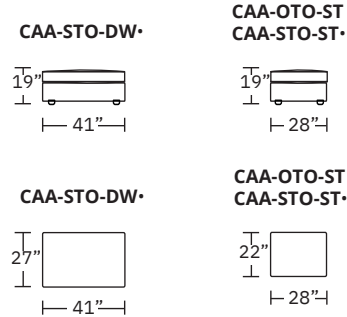

OTTOMAN OPTIONS:

Note: Seat depth includes cushion overhang which may be up to 1"