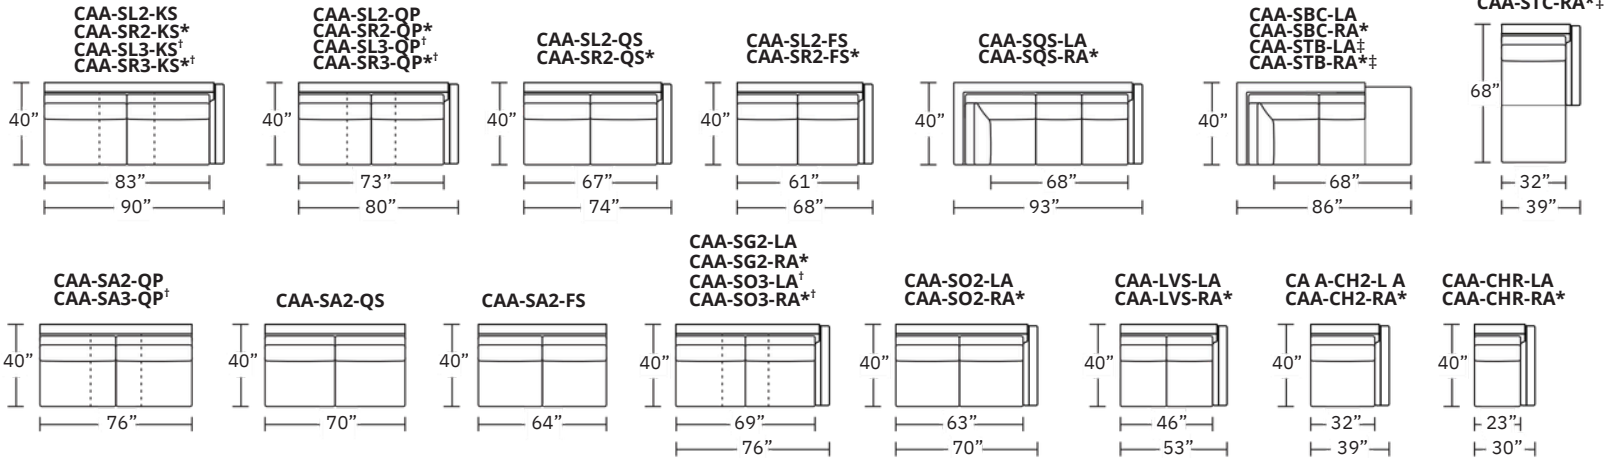

Standard Comfort Sleeper®

Features:

- Featuring the patented Ti any 24/7™ platform sleep system
- Room to stretch out with true 80 inches of bedroom-length sleeping surface
- Ultimate comfort on five inches of plush, high-density foam mattress
- Under-sofa dust covers keeps dust and dirt from ever touching the mattress
- Zero wall clearance
- Single-needle top-stitch
- High-density, high-resiliency foam seat cushions
- Loose back and seat cushions
- Limited lifetime warranty on frame
- 10-year mechanism warranty
- Quick-ship delivery

SLEEPER OPTIONS:

SECTIONAL OPTIONS:

Leg height is 1"

Please use actual leather, fabric, Crypton®, Sunbrella® and Ultrasuede® swatches when specifying furniture as the colors shown may vary due to the printing process.

Note: Seat depth includes cushion overhang which may be up to 1"

* Picture shows left arm seated. Please specify left or right arm seated when ordering.

All orders are in seated position.

† Dotted lines for Queen Plus and King sizes indicates the number of seats.

STATIONARY OPTIONS:

OTTOMAN OPTIONS:

Note: Seat depth includes cushion overhang which may be up to 1"

† Dotted lines indicates the number of seats.
 All dimensions are approximate and subject to change.
 • Storage