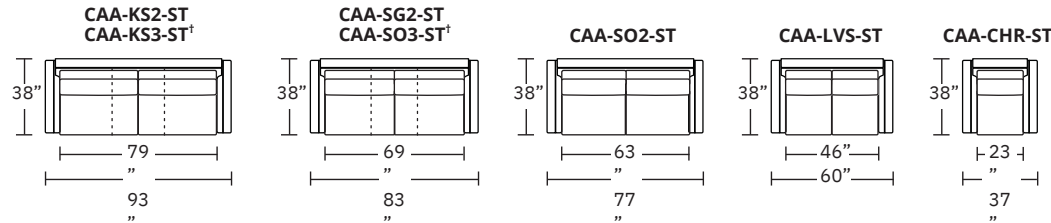

Note: Seat depth includes cushion overhang which may be up to 1"

* Picture shows left arm seated. Please specify left or right arm seated when ordering.

All orders are in seated position.

† Dotted lines for Queen Plus and King sizes indicates the number of seats.

STATIONARY OPTIONS:

OTTOMAN OPTIONS:

Note: Seat depth includes cushion overhang which may be up to 1"

† Dotted lines indicates the number of seats.
 All dimensions are approximate and subject to change.
 • Storage