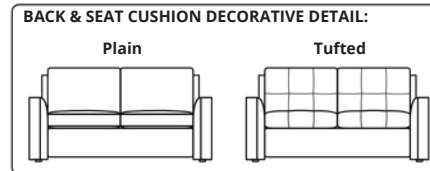

Standard Comfort Sleeper®

Features:

- Featuring the patented Ti any 24/7™ platform sleep system
- Room to stretch out with true 80 inches of bedroom-length sleeping surface
- Ultimate comfort on five inches of plush, high-density foam mattress
- Under-sofa dust covers keeps dust and dirt from ever touching the mattress
- Zero wall clearance
- Single-needle top-stitch
- High-density, high-resiliency foam seat cushions
- Loose back and seat cushions
- Limited lifetime warranty on frame
- 10-year mechanism warranty
- Quick-ship delivery

SLEEPER OPTIONS:

SECTIONAL OPTIONS:

Leg height is 1"

Please use actual leather, fabric, Crypton®, Sunbrella® and Ultrasuede® swatches when specifying furniture as the colors shown may vary due to the printing process.

Note: Seat depth includes cushion overhang which may be up to 1"

* Picture shows left arm seated. Please specify left or right arm seated when ordering.

All orders are in seated position.

† Dotted lines for Queen Plus and King sizes indicates the number of seats.

All dimensions are approximate and subject to change.

‡ Chaise lifts up to reveal hidden storage space. • Storage

NOTE: Microfiber fabrics such as SUEDELIFE and VEELIFE, as well as velvet fabrics including JENSON, REED, LOOME, and SURI, are not recommended for use on sleeper mechanisms. Higher pile fabrics may create additional friction, which can make opening and closing the mechanism more difficult. For a comprehensive list of non-recommended covers, please contact American Leather Customer Experience. Additional information is available on the fabric landing pages of our website or by scanning the swatch QR code.