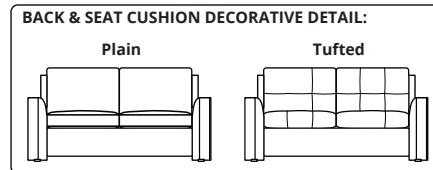

All dimensions are approximate and subject to change.

‡ Chaise lifts up to reveal hidden storage space. • Storage

NOTE: Microfiber fabrics such as SUEDELIFE and VEELIFE, as well as velvet fabrics including JENSON, REED, LOOME, and SURI, are not recommended for use on sleeper mechanisms. Higher pile fabrics may create additional friction, which can make opening and closing the mechanism more difficult. For a comprehensive list of non-recommended covers, please contact American Leather Customer Experience. Additional information is available on the fabric landing pages of our website or by scanning the swatch QR code.

Options:

- High-density, high-resiliency foam seat cushions encased in down and down back cushions available
- High-density, high-resiliency foam seat cushions encased in Trillium and Trillium back cushions available
- Bench seat cushion
- Tufted back and seat cushion decorative detail
- Ottomans available with casters
- Contrasting cover available (twotone):
 - Color 1 - Body (dictates cost)
 - Color 2 - Back/seat cushions

STATIONARY OPTIONS:

OTTOMAN OPTIONS:

Note: Seat depth includes cushion overhang which may be up to 1"

† Dotted lines indicates the number of seats.
 All dimensions are approximate and subject to change.
 • Storage