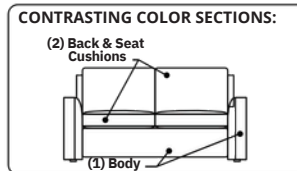

SLEEPER OPTIONS:

SECTIONAL OPTIONS:

Leg height is 1"

Please use actual leather, fabric, Crypton®, Sunbrella® and Ultrasuede® swatches when specifying furniture as the colors shown may vary due to the printing process.

Note: Seat depth includes cushion overhang which may be up to 1"

* Picture shows left arm seated. Please specify left or right arm seated when ordering.

All orders are in seated position.

† Dotted lines for Queen Plus and King sizes indicates the number of seats.