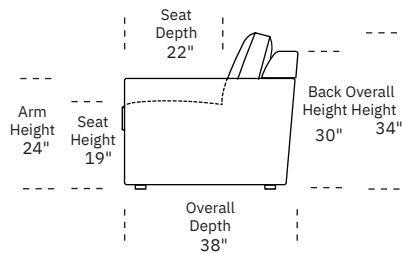

OTTOMAN OPTIONS:

Note: Seat depth includes cushion overhang which may be up to 1"