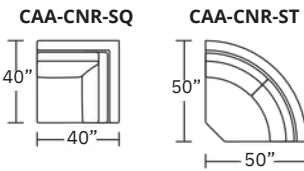

SLEEPER OPTIONS:

SECTIONAL OPTIONS:

Leg height is 1"

Please use actual leather, fabric, Crypton®, Sunbrella® and Ultrasuede® swatches when specifying furniture as the colors shown may vary due to the printing process.

Note: Seat depth includes cushion overhang which may be up to 1"

* Picture shows left arm seated. Please specify left or right arm seated when ordering.

All orders are in seated position.

† Dotted lines for Queen Plus and King sizes indicates the number of seats.