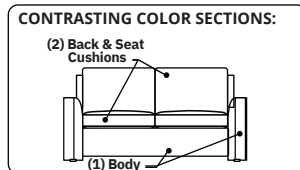

Options:

- High-density, high-resiliency foam seat cushions encased in down and down back cushions available
- High-density, high-resiliency foam seat cushions encased in Trillium and Trillium back cushions available
- Bench seat cushion
- Tufted back and seat cushion decorative detail
- Ottomans available with casters
- Contrasting cover available (twotone):
 - Color 1 - Body (dictates cost)
 - Color 2 - Back/seat cushions

STATIONARY OPTIONS:

OTTOMAN OPTIONS:

Note: Seat depth includes cushion overhang which may be up to 1"

† Dotted lines indicates the number of seats.
 All dimensions are approximate and subject to change.
 • Storage