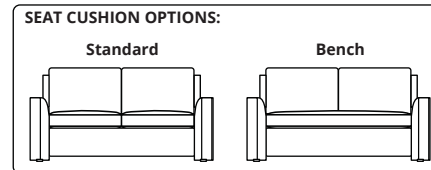

Options:

- High-density, high-resiliency foam seat cushions encased in down and down back cushions available
- High-density, high-resiliency foam seat cushions encased in Trillium and Trillium back cushions available
- Bench seat cushion
- Tufted back and seat cushion decorative detail
- Ottomans available with casters
- Contrasting cover available (twotone):
 - Color 1 - Body (dictates cost)
 - Color 2 - Back/seat cushions

STATIONARY OPTIONS:

OTTOMAN OPTIONS:

Note: Seat depth includes cushion overhang which may be up to 1"

† Dotted lines indicates the number of seats.
 All dimensions are approximate and subject to change.
 • Storage