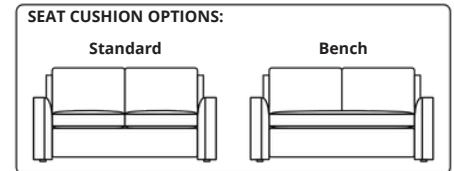

Standard Comfort Sleeper®

Features:

- Featuring the patented Ti any 24/7™ platform sleep system
- Room to stretch out with true 80 inches of bedroom-length sleeping surface
- Ultimate comfort on five inches of plush, high-density foam mattress
- Under-sofa dust covers keeps dust and dirt from ever touching the mattress
- Zero wall clearance
- Single-needle top-stitch
- High-density, high-resiliency foam seat cushions
- Loose back and seat cushions
- Limited lifetime warranty on frame
- 10-year mechanism warranty
- Quick-ship delivery

SLEEPER OPTIONS:

SECTIONAL OPTIONS:

Leg height is 1"

Please use actual leather, fabric, Crypton®, Sunbrella® and Ultrasuede® swatches when specifying furniture as the colors shown may vary due to the printing process.

Note: Seat depth includes cushion overhang which may be up to 1"

* Picture shows left arm seated. Please specify left or right arm seated when ordering.

All orders are in seated position.

† Dotted lines for Queen Plus and King sizes indicates the number of seats.