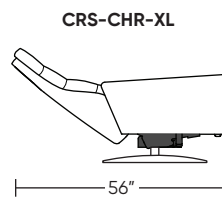

CIRRUS

Standard Features:

- Patented weight balanced mechanism
- Monofilament elastic webbing suspension
- Premium high-density, high-resiliency molded foam seat cushion
- Down encased cushioning
- Channeled back and seat cushion
- Semi-attached back cushion
- Tight seat cushion
- Single-needle top-stitch
- Manual articulating headrest
- Limited lifetime warranty on frame and suspension
- Quick-ship delivery
- Ten-year warranty on mechanism

Please use actual leather, fabric, Crypton®, Sunbrella® and Ultrasuede® swatches when specifying furniture as the colors shown may vary due to the printing process.

Wall Clearance: ST - 14", LG - 16", XL - 18"