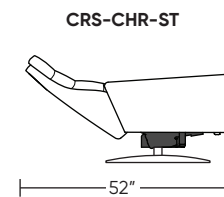

CIRRUS

Standard Features:

- Patented weight balanced mechanism
- Monofilament elastic webbing suspension
- Premium high-density, high-resiliency molded foam seat cushion
- Down encased cushioning
- Channeled back and seat cushion
- Semi-attached back cushion
- Tight seat cushion
- Single-needle top-stitch
- Manual articulating headrest
- Limited lifetime warranty on frame and suspension
- Quick-ship delivery
- Ten-year warranty on mechanism

Please use actual leather, fabric, Crypton®, Sunbrella® and Ultrasuede® swatches when specifying furniture as the colors shown may vary due to the printing process.

Wall Clearance: ST - 14", LG - 16", XL - 18"

Scale: 1/4 inch = 1 foot
All dimensions are approximate and subject to change.
Specify components from the sitting position.