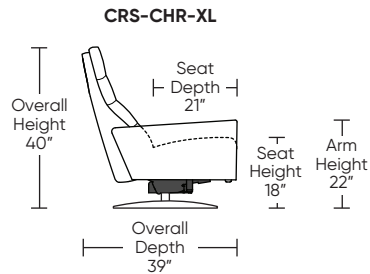

CIRRUS

Standard Features:

- Patented weight balanced mechanism
- Monofilament elastic webbing suspension
- Premium high-density, high-resiliency molded foam seat cushion
- Down encased cushioning
- Channeled back and seat cushion
- Semi-attached back cushion
- Tight seat cushion
- Single-needle top-stitch
- Manual articulating headrest
- Limited lifetime warranty on frame and suspension
- Quick-ship delivery
- Ten-year warranty on mechanism

Please use actual leather, fabric, Crypton®, Sunbrella® and Ultrasuede® swatches when specifying furniture as the colors shown may vary due to the printing process.

Wall Clearance: ST - 14", LG - 16", XL - 18"

Scale: 1/4 inch = 1 foot
All dimensions are approximate and subject to change.
Specify components from the sitting position.