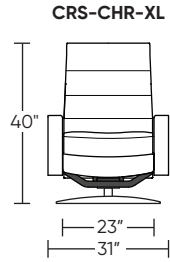

Please use actual leather, fabric, Crypton®, Sunbrella® and Ultrasuede® swatches when specifying furniture as the colors shown may vary due to the printing process.

Wall Clearance: ST - 14", LG - 16", XL - 18"

Scale: 1/4 inch = 1 foot
All dimensions are approximate and subject to change.
Specify components from the sitting position.