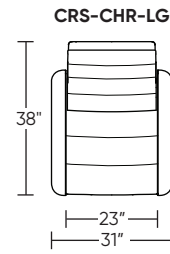

Please use actual leather, fabric, Crypton®, Sunbrella® and Ultrasuede® swatches when specifying furniture as the colors shown may vary due to the printing process.

Wall Clearance: ST - 14", LG - 16", XL - 18"

Scale: 1/4 inch = 1 foot
All dimensions are approximate and subject to change.
Specify components from the sitting position.