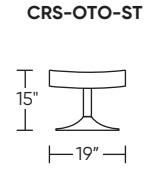

Please use actual leather, fabric, Crypton®, Sunbrella® and Ultrasuede® swatches when specifying furniture as the colors shown may vary due to the printing process.

Wall Clearance: ST - 14", LG - 16", XL - 18"

Scale: 1/4 inch = 1 foot
All dimensions are approximate and subject to change.
Specify components from the sitting position.