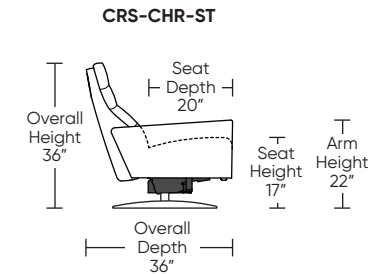

CIRRUS

Standard Features:

- Patented weight balanced mechanism
- Monofilament elastic webbing suspension
- Premium high-density, high-resiliency molded foam seat cushion
- Down encased cushioning
- Channeled back and seat cushion
- Semi-attached back cushion
- Tight seat cushion
- Single-needle top-stitch
- Manual articulating headrest
- Limited lifetime warranty on frame and suspension
- Quick-ship delivery
- Ten-year warranty on mechanism

Please use actual leather, fabric, Crypton®, Sunbrella® and Ultrasuede® swatches when specifying furniture as the colors shown may vary due to the printing process.

Wall Clearance: ST - 14", LG - 16", XL - 18"

Scale: 1/4 inch = 1 foot
All dimensions are approximate and subject to change.
Specify components from the sitting position.