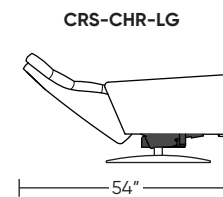

CIRRUS

Standard Features:

- Patented weight balanced mechanism
- Monofilament elastic webbing suspension
- Premium high-density, high-resiliency molded foam seat cushion
- Down encased cushioning
- Channeled back and seat cushion
- Semi-attached back cushion
- Tight seat cushion
- Single-needle top-stitch
- Manual articulating headrest
- Limited lifetime warranty on frame and suspension
- Quick-ship delivery
- Ten-year warranty on mechanism

Please use actual leather, fabric, Crypton®, Sunbrella® and Ultrasuede® swatches when specifying furniture as the colors shown may vary due to the printing process.

Wall Clearance: ST - 14", LG - 16", XL - 18"

Scale: 1/4 inch = 1 foot
All dimensions are approximate and subject to change.
Specify components from the sitting position.