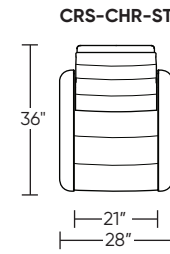

Please use actual leather, fabric, Crypton®, Sunbrella® and Ultrasuede® swatches when specifying furniture as the colors shown may vary due to the printing process.

Wall Clearance: ST - 14", LG - 16", XL - 18"

Scale: 1/4 inch = 1 foot
All dimensions are approximate and subject to change.
Specify components from the sitting position.