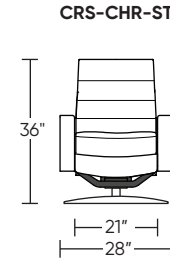

Please use actual leather, fabric, Crypton®, Sunbrella® and Ultrasuede® swatches when specifying furniture as the colors shown may vary due to the printing process.

Wall Clearance: ST - 14", LG - 16", XL - 18"

Scale: 1/4 inch = 1 foot
All dimensions are approximate and subject to change.
Specify components from the sitting position.