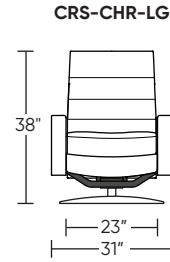

Please use actual leather, fabric, Crypton®, Sunbrella® and Ultrasuede® swatches when specifying furniture as the colors shown may vary due to the printing process.

Wall Clearance: ST - 14", LG - 16", XL - 18"

Scale: 1/4 inch = 1 foot
All dimensions are approximate and subject to change.
Specify components from the sitting position.