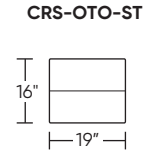

Please use actual leather, fabric, Crypton®, Sunbrella® and Ultrasuede® swatches when specifying furniture as the colors shown may vary due to the printing process.

Wall Clearance: ST - 14", LG - 16", XL - 18"

Scale: 1/4 inch = 1 foot
All dimensions are approximate and subject to change.
Specify components from the sitting position.