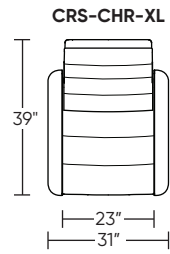

Please use actual leather, fabric, Crypton®, Sunbrella® and Ultrasuede® swatches when specifying furniture as the colors shown may vary due to the printing process.

Wall Clearance: ST - 14", LG - 16", XL - 18"

Scale: 1/4 inch = 1 foot
All dimensions are approximate and subject to change.
Specify components from the sitting position.