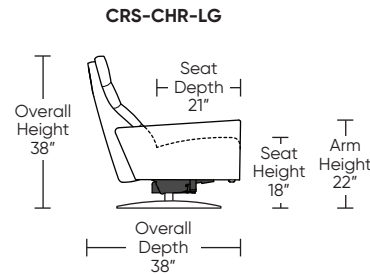

CIRRUS

Standard Features:

- Patented weight balanced mechanism
- Monofilament elastic webbing suspension
- Premium high-density, high-resiliency molded foam seat cushion
- Down encased cushioning
- Channeled back and seat cushion
- Semi-attached back cushion
- Tight seat cushion
- Single-needle top-stitch
- Manual articulating headrest
- Limited lifetime warranty on frame and suspension
- Quick-ship delivery
- Ten-year warranty on mechanism

Please use actual leather, fabric, Crypton®, Sunbrella® and Ultrasuede® swatches when specifying furniture as the colors shown may vary due to the printing process.

Wall Clearance: ST - 14", LG - 16", XL - 18"

Scale: 1/4 inch = 1 foot
All dimensions are approximate and subject to change.
Specify components from the sitting position.