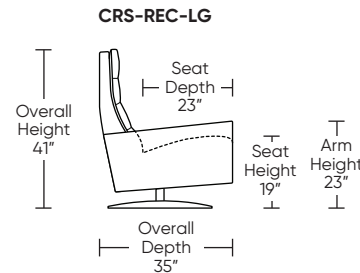

Please use actual leather, fabric, Crypton®, Sunbrella® and Ultrasuede® swatches when specifying furniture as the colors shown may vary due to the printing process.

Wall Clearance: ST - 16", LG - 17", XL - 18"

Scale: 1/4 inch = 1 foot
All dimensions are approximate and subject to change.
Specify components from the sitting position.