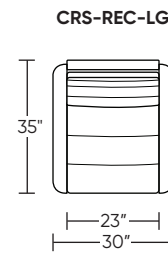

Please use actual leather, fabric, Crypton®, Sunbrella® and Ultrasuede® swatches when specifying furniture as the colors shown may vary due to the printing process.

Wall Clearance: ST - 16", LG - 17", XL - 18"

Scale: 1/4 inch = 1 foot
All dimensions are approximate and subject to change.
Specify components from the sitting position.