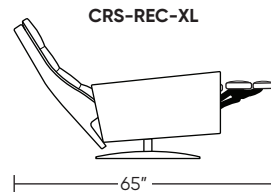

Please use actual leather, fabric, Crypton®, Sunbrella® and Ultrasuede® swatches when specifying furniture as the colors shown may vary due to the printing process.

Wall Clearance: ST - 16", LG - 17", XL - 18"