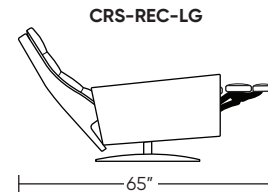

Please use actual leather, fabric, Crypton®, Sunbrella® and Ultrasuede® swatches when specifying furniture as the colors shown may vary due to the printing process.

Wall Clearance: ST - 16", LG - 17", XL - 18"