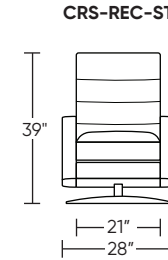

Please use actual leather, fabric, Crypton®, Sunbrella® and Ultrasuede® swatches when specifying furniture as the colors shown may vary due to the printing process.

Wall Clearance: ST - 16", LG - 17", XL - 18"

Scale: 1/4 inch = 1 foot
All dimensions are approximate and subject to change.
Specify components from the sitting position.