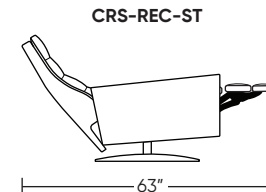

Please use actual leather, fabric, Crypton®, Sunbrella® and Ultrasuede® swatches when specifying furniture as the colors shown may vary due to the printing process.

Wall Clearance: ST - 16", LG - 17", XL - 18"