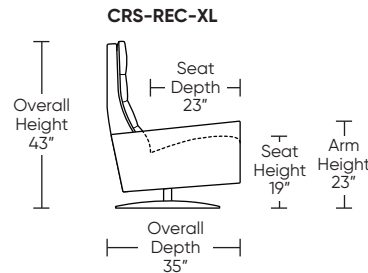

Please use actual leather, fabric, Crypton®, Sunbrella® and Ultrasuede® swatches when specifying furniture as the colors shown may vary due to the printing process.

Wall Clearance: ST - 16", LG - 17", XL - 18"

Scale: 1/4 inch = 1 foot
All dimensions are approximate and subject to change.
Specify components from the sitting position.