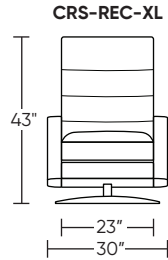

Please use actual leather, fabric, Crypton®, Sunbrella® and Ultrasuede® swatches when specifying furniture as the colors shown may vary due to the printing process.

Wall Clearance: ST - 16", LG - 17", XL - 18"

Scale: 1/4 inch = 1 foot
All dimensions are approximate and subject to change.
Specify components from the sitting position.