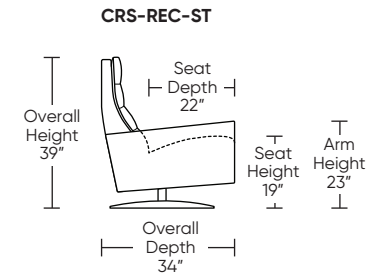

Please use actual leather, fabric, Crypton®, Sunbrella® and Ultrasuede® swatches when specifying furniture as the colors shown may vary due to the printing process.

Wall Clearance: ST - 16", LG - 17", XL - 18"

Scale: 1/4 inch = 1 foot
All dimensions are approximate and subject to change.
Specify components from the sitting position.