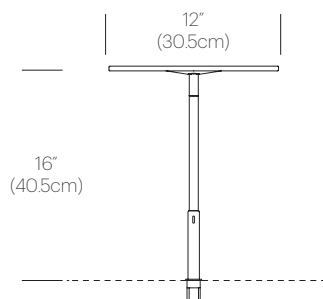

CERTIFICATIONS

FINISHES

WHITE

GRAPHITE

DIMENSIONS

CIRCA TABLE

CIRCA GROMMET

SURFACE MOUNT AVAILABLE FOR
118" (3cm), 2" (5cm) AND 3" (7.5cm)
WORKSURFACES

DIMENSIONS