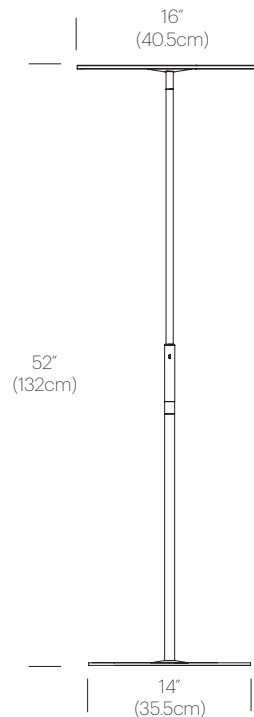

DIMENSIONS

CIRCA FLOOR