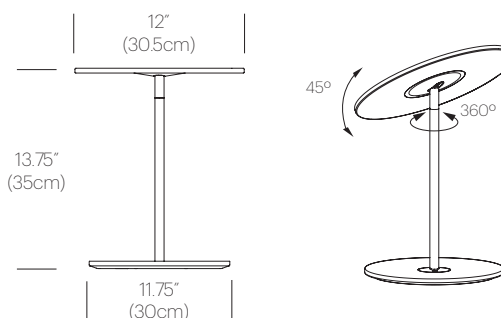

CERTIFICATIONS

FINISHES

WHITE

GRAPHITE

DIMENSIONS

CIRCA TABLE

CIRCA GROMMET

SURFACE MOUNT AVAILABLE FOR
118" (3cm), 2" (5cm) AND 3" (7.5cm)
WORKSURFACES

Circa Table :	8.45LBS	15" X 14" X 4"
	3.8KGS	38cm X 36cm X 10cm

NOTES

Custom requests can be considered on volume orders

CIRCA FLOOR

DESCRIPTION

Circa's revolutionary flat-panel LED light source combines seamless movement with warm and balanced illumination. Through its integrated USB charging port, 45° shade tilt and 360° rotation, Circa redefines the ambient lighting category. Circa is available in a wide range of models to satisfy all residential, office and hospitality applications.

DIMENSIONS