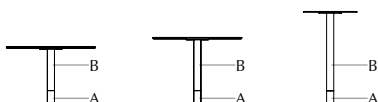

Cilindro Bistro with wooden top is the modern wooden bistro table with an elegant style that will conquer any environment. Designed by designer Nello Palomba, this bistro table has a painted metal base which can be embellished with a single-colour or two-colour detail. The characteristic and detail of the furnishing element is in fact the choice of the base of the bistro table which can be in total black or with a refined dualism: gold and black which will immediately catch the most attentive eye. The high-quality round wood veneer top has 20 mm thick oblique edges. Quality materials are a cornerstone of the made in Italy company Eforma which offers the possibility of creating the furnishing accessory with canaletto walnut, black ash and dark brown ash veneer. Cilindro Bistro is an excellent idea for furnishing a modern living room with a touch of current design. This wooden bistro table with a modern design goes perfectly with the Lady4 Chairs. Also available with ceramic, marble and crystal top.

Informazioni tecniche / Technical informations

Tavolo bistrot con base in metallo verniciato monocolore o bicolore.

Nero	V01	Titanio	V04
Antracite	V03	Bronzo	V05
Avorio	V08	Oro	V06

COMBINAZIONI BICOLORE: