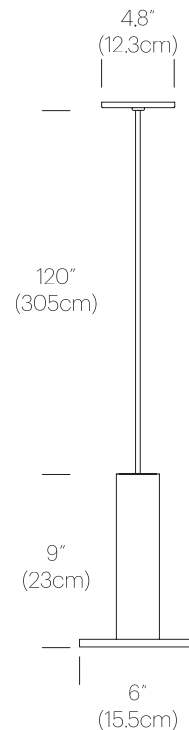

DIMENSIONS

CIELO PLUS