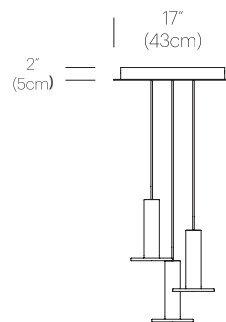

PACKAGING WEIGHT AND DIMENSIONS

Cielo:	3.65LBS 11" X 7.5" X 7.5"
	1.7KGS 28cm X 19cm X 19cm
Chandelier canopy 17":	15LBS 22" X 22" X 6"
	6.8KGS 56cm X 56cm X 15cm
Chandelier canopy 26":	30LBS 32" X 32" X 6"
	13.6KGS 81cm X 81cm X 15cm

DIMENSIONS

CIELO PLUS CHANDELIER

CIELO CHANDELIER 3

CIELO CHANDELIER 5

CIELO CHANDELIER CANOPY 3,5,7

CIELO CHANDELIER CANOPY 13

CIELO CHANDELIER 7

CIELO CHANDELIER 13