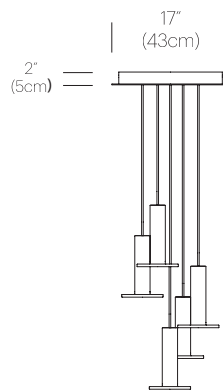

PACKAGING WEIGHT AND DIMENSIONS

Cielo:	3.65LBS 11" X 7.5" X 7.5"
	1.7KGS 28cm X 19cm X 19cm
Chandelier canopy 17":	15LBS 22" X 22" X 6"
	6.8KGS 56cm X 56cm X 15cm
Chandelier canopy 26":	30LBS 32" X 32" X 6"
	13.6KGS 81cm X 81cm X 15cm

DIMENSIONS

CIELO PLUS CHANDELIER

CIELO CHANDELIER 3

CIELO CHANDELIER 5

CIELO CHANDELIER CANOPY 3,5,7

CIELO CHANDELIER CANOPY 13

CIELO CHANDELIER 7

CIELO CHANDELIER 13