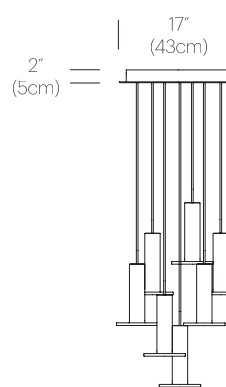

PACKAGING WEIGHT AND DIMENSIONS

Cielo:	3.65LBS 11" X 7.5" X 7.5"
	1.7KGS 28cm X 19cm X 19cm
Chandelier canopy 17":	15LBS 22" X 22" X 6"
	6.8KGS 56cm X 56cm X 15cm
Chandelier canopy 26":	30LBS 32" X 32" X 6"
	13.6KGS 81cm X 81cm X 15cm

DIMENSIONS

CIELO PLUS CHANDELIER

CIELO CHANDELIER 3

CIELO CHANDELIER 5

CIELO CHANDELIER CANOPY 3,5,7

CIELO CHANDELIER CANOPY 13

CIELO CHANDELIER 7

CIELO CHANDELIER 13