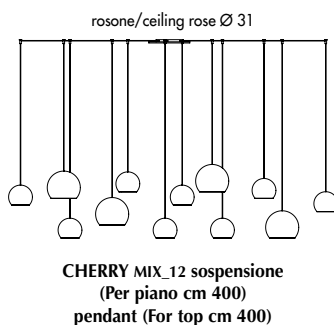

Informazioni tecniche / Technical informations

Lampada a sospensione a luce led con paralume esterno in vetro trasparente borosilicato, paralume conico interno in metallo verniciato. Possibilità di dimmerabilità con optional telecomando e ricevitore. (tranne Cherry 1 mix).

Nero V01
Oro spazzolato VS6

Rosone a soffitto in metallo nero V01 e cavi neri. Lunghezza cavo: 3 mt. Lampadina inclusa, no dimmerabile.

Pendant lamp with led light, external lampshade in borosilicate transparent glass, internal conical lampshade in painted metal. Possibility of dimmerability with optional remote control and receiver. (except Cherry 1 mix).

Black V01
Brushed Gold VS6

Ceiling rose in black metal V01 and black cables. Cable length: 3 mt. Bulb included, not dimmable.