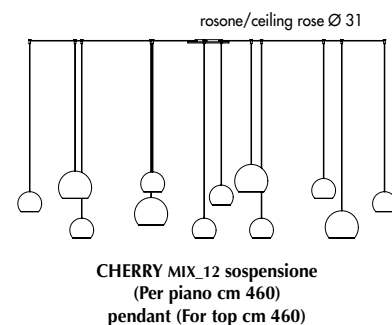

Informazioni tecniche / Technical informations

Lampada a sospensione a luce led con paralume esterno in vetro trasparente borosilicato, paralume conico interno in metallo verniciato. Possibilità di dimmerabilità con optional telecomando e ricevitore. (tranne Cherry 1 mix).

Nero V01
Oro spazzolato VS6

Rosone a soffitto in metallo nero V01 e cavi neri. Lunghezza cavo: 3 mt. Lampadina inclusa, no dimmerabile.

Pendant lamp with led light, external lampshade in borosilicate transparent glass, internal conical lampshade in painted metal. Possibility of dimmerability with optional remote control and receiver. (except Cherry 1 mix).

Black V01
Brushed Gold VS6

Ceiling rose in black metal V01 and black cables. Cable length: 3 mt. Bulb included, not dimmable.