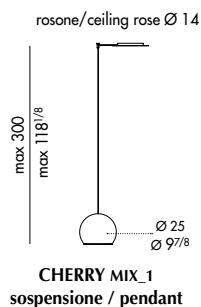

Informazioni tecniche / Technical informations

Lampada a sospensione a luce led con paralume esterno in vetro trasparente borosilicato, paralume conico interno in metallo verniciato. Possibilità di dimmerabilità con optional telecomando e ricevitore. (tranne Cherry 1 mix).

Nero V01
Oro spazzolato VS6

Rosone a soffitto in metallo nero V01 e cavi neri. Lunghezza cavo: 3 mt. Lampadina inclusa, no dimmerabile.

Pendant lamp with led light, external lampshade in borosilicate transparent glass, internal conical lampshade in painted metal. Possibility of dimmerability with optional remote control and receiver. (except Cherry 1 mix).

Black V01
Brushed Gold VS6

Ceiling rose in black metal V01 and black cables. Cable length: 3 mt. Bulb included, not dimmable.