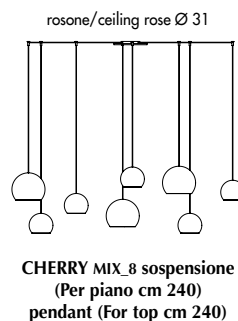

Informazioni tecniche / Technical informations

Lampada a sospensione a luce led con paralume esterno in vetro trasparente borosilicato, paralume conico interno in metallo verniciato. Possibilità di dimmerabilità con optional telecomando e ricevitore. (tranne Cherry 1 mix).

Nero V01
Oro spazzolato VS6

Rosone a soffitto in metallo nero V01 e cavi neri. Lunghezza cavo: 3 mt. Lampadina inclusa, no dimmerabile.

Pendant lamp with led light, external lampshade in borosilicate transparent glass, internal conical lampshade in painted metal. Possibility of dimmerability with optional remote control and receiver. (except Cherry 1 mix).

Black V01
Brushed Gold VS6

Ceiling rose in black metal V01 and black cables. Cable length: 3 mt. Bulb included, not dimmable.