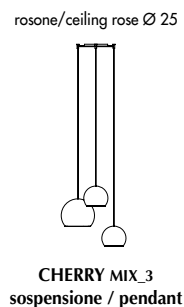

Informazioni tecniche / Technical informations

Lampada a sospensione a luce led con paralume esterno in vetro trasparente borosilicato, paralume conico interno in metallo verniciato. Possibilità di dimmerabilità con optional telecomando e ricevitore. (tranne Cherry 1 mix).

Nero V01
Oro spazzolato VS6

Rosone a soffitto in metallo nero V01 e cavi neri. Lunghezza cavo: 3 mt. Lampadina inclusa, no dimmerabile.

Pendant lamp with led light, external lampshade in borosilicate transparent glass, internal conical lampshade in painted metal. Possibility of dimmerability with optional remote control and receiver. (except Cherry 1 mix).

Black V01
Brushed Gold VS6

Ceiling rose in black metal V01 and black cables. Cable length: 3 mt. Bulb included, not dimmable.