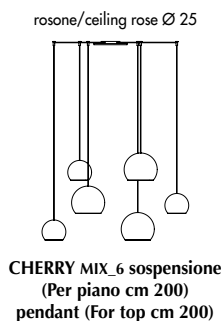

Informazioni tecniche / Technical informations

Lampada a sospensione a luce led con paralume esterno in vetro trasparente borosilicato, paralume conico interno in metallo verniciato. Possibilità di dimmerabilità con optional telecomando e ricevitore. (tranne Cherry 1 mix).

Nero V01
Oro spazzolato VS6

Rosone a soffitto in metallo nero V01 e cavi neri. Lunghezza cavo: 3 mt. Lampadina inclusa, no dimmerabile.

Pendant lamp with led light, external lampshade in borosilicate transparent glass, internal conical lampshade in painted metal. Possibility of dimmerability with optional remote control and receiver. (except Cherry 1 mix).

Black V01
Brushed Gold VS6

Ceiling rose in black metal V01 and black cables. Cable length: 3 mt. Bulb included, not dimmable.