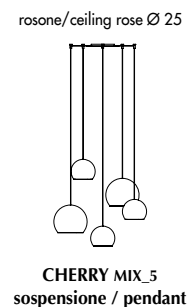

Informazioni tecniche / Technical informations

Lampada a sospensione a luce led con paralume esterno in vetro trasparente borosilicato, paralume conico interno in metallo verniciato. Possibilità di dimmerabilità con optional telecomando e ricevitore. (tranne Cherry 1 mix).

Nero V01
Oro spazzolato VS6

Rosone a soffitto in metallo nero V01 e cavi neri. Lunghezza cavo: 3 mt. Lampadina inclusa, no dimmerabile.

Pendant lamp with led light, external lampshade in borosilicate transparent glass, internal conical lampshade in painted metal. Possibility of dimmerability with optional remote control and receiver. (except Cherry 1 mix).

Black V01
Brushed Gold VS6

Ceiling rose in black metal V01 and black cables. Cable length: 3 mt. Bulb included, not dimmable.