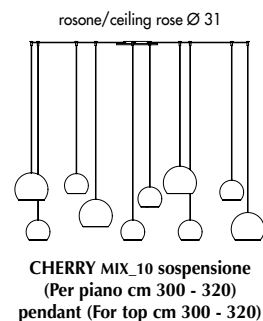

Informazioni tecniche / Technical informations

Lampada a sospensione a luce led con paralume esterno in vetro trasparente borosilicato, paralume conico interno in metallo verniciato. Possibilità di dimmerabilità con optional telecomando e ricevitore. (tranne Cherry 1 mix).

Nero V01
Oro spazzolato VS6

Rosone a soffitto in metallo nero V01 e cavi neri. Lunghezza cavo: 3 mt. Lampadina inclusa, no dimmerabile.

Pendant lamp with led light, external lampshade in borosilicate transparent glass, internal conical lampshade in painted metal. Possibility of dimmerability with optional remote control and receiver. (except Cherry 1 mix).

Black V01
Brushed Gold VS6

Ceiling rose in black metal V01 and black cables. Cable length: 3 mt. Bulb included, not dimmable.