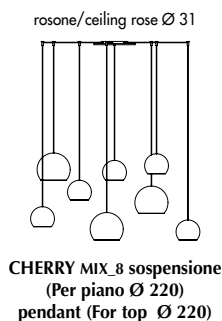

Informazioni tecniche / Technical informations

Lampada a sospensione a luce led con paralume esterno in vetro trasparente borosilicato, paralume conico interno in metallo verniciato. Possibilità di dimmerabilità con optional telecomando e ricevitore. (tranne Cherry 1 mix).

Nero V01
Oro spazzolato VS6

Rosone a soffitto in metallo nero V01 e cavi neri. Lunghezza cavo: 3 mt. Lampadina inclusa, no dimmerabile.

Pendant lamp with led light, external lampshade in borosilicate transparent glass, internal conical lampshade in painted metal. Possibility of dimmerability with optional remote control and receiver. (except Cherry 1 mix).

Black V01
Brushed Gold VS6

Ceiling rose in black metal V01 and black cables. Cable length: 3 mt. Bulb included, not dimmable.