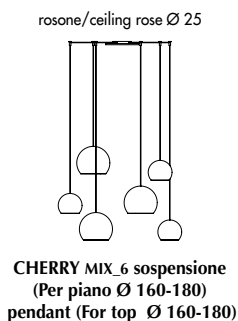

Informazioni tecniche / Technical informations

Lampada a sospensione a luce led con paralume esterno in vetro trasparente borosilicato, paralume conico interno in metallo verniciato. Possibilità di dimmerabilità con optional telecomando e ricevitore. (tranne Cherry 1 mix).

Nero V01
Oro spazzolato VS6

Rosone a soffitto in metallo nero V01 e cavi neri. Lunghezza cavo: 3 mt. Lampadina inclusa, no dimmerabile.

Pendant lamp with led light, external lampshade in borosilicate transparent glass, internal conical lampshade in painted metal. Possibility of dimmerability with optional remote control and receiver. (except Cherry 1 mix).

Black V01
Brushed Gold VS6

Ceiling rose in black metal V01 and black cables. Cable length: 3 mt. Bulb included, not dimmable.