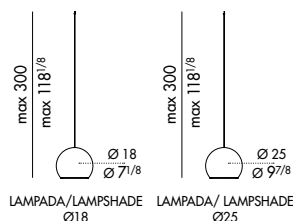

Informazioni tecniche / Technical informations

Lampada a sospensione a luce led con paralume esterno in vetro trasparente borosilicato, paralume conico interno in metallo verniciato. Possibilità di dimmerabilità con optional telecomando e ricevitore. (tranne Cherry 1 mix).

Nero V01
Oro spazzolato VS6

Rosone a soffitto in metallo nero V01 e cavi neri. Lunghezza cavo: 3 mt. Lampadina inclusa, no dimmerabile.

Pendant lamp with led light, external lampshade in borosilicate transparent glass, internal conical lampshade in painted metal. Possibility of dimmerability with optional remote control and receiver. (except Cherry 1 mix).

Black V01
Brushed Gold VS6

Ceiling rose in black metal V01 and black cables. Cable length: 3 mt. Bulb included, not dimmable.