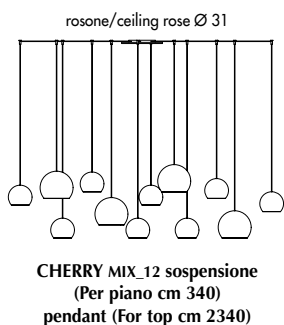

Informazioni tecniche / Technical informations

Lampada a sospensione a luce led con paralume esterno in vetro trasparente borosilicato, paralume conico interno in metallo verniciato. Possibilità di dimmerabilità con optional telecomando e ricevitore. (tranne Cherry 1 mix).

Nero V01
Oro spazzolato VS6

Rosone a soffitto in metallo nero V01 e cavi neri. Lunghezza cavo: 3 mt. Lampadina inclusa, no dimmerabile.

Pendant lamp with led light, external lampshade in borosilicate transparent glass, internal conical lampshade in painted metal. Possibility of dimmerability with optional remote control and receiver. (except Cherry 1 mix).

Black V01
Brushed Gold VS6

Ceiling rose in black metal V01 and black cables. Cable length: 3 mt. Bulb included, not dimmable.