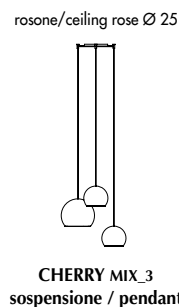

Informazioni tecniche / Technical informations

Lampada a sospensione a luce led con paralume esterno in vetro trasparente borosilicato, paralume conico interno in metallo verniciato. Possibilità di dimmerabilità con optional telecomando e ricevitore. (tranne Cherry 1 mix).

Nero V01
Oro spazzolato VS6

Rosone a soffitto in metallo nero V01 e cavi neri. Lunghezza cavo: 3 mt. Lampadina inclusa, no dimmerabile.

Pendant lamp with led light, external lampshade in borosilicate transparent glass, internal conical lampshade in painted metal. Possibility of dimmability with optional remote control and receiver. (except Cherry 1 mix).

Black V01
Brushed Gold VS6

Ceiling rose in black metal V01 and black cables. Cable length: 3 mt. Bulb included, not dimmable.