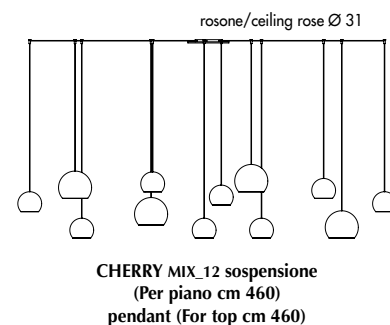

Informazioni tecniche / Technical informations

Lampada a sospensione a luce led con paralume esterno in vetro trasparente borosilicato, paralume conico interno in metallo verniciato. Possibilità di dimmerabilità con optional telecomando e ricevitore. (tranne Cherry 1 mix).

Nero V01
Oro spazzolato VS6

Rosone a soffitto in metallo nero V01 e cavi neri. Lunghezza cavo: 3 mt. Lampadina inclusa, no dimmerabile.

Pendant lamp with led light, external lampshade in borosilicate transparent glass, internal conical lampshade in painted metal. Possibility of dimmability with optional remote control and receiver. (except Cherry 1 mix).

Black V01
Brushed Gold VS6

Ceiling rose in black metal V01 and black cables. Cable length: 3 mt. Bulb included, not dimmable.