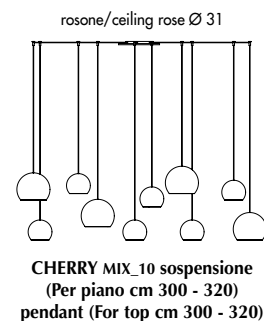

Informazioni tecniche / Technical informations

Lampada a sospensione a luce led con paralume esterno in vetro trasparente borosilicato, paralume conico interno in metallo verniciato. Possibilità di dimmerabilità con optional telecomando e ricevitore. (tranne Cherry 1 mix).

Nero V01
Oro spazzolato VS6

Rosone a soffitto in metallo nero V01 e cavi neri. Lunghezza cavo: 3 mt. Lampadina inclusa, no dimmerabile.

Pendant lamp with led light, external lampshade in borosilicate transparent glass, internal conical lampshade in painted metal. Possibility of dimmability with optional remote control and receiver. (except Cherry 1 mix).

Black V01
Brushed Gold VS6

Ceiling rose in black metal V01 and black cables. Cable length: 3 mt. Bulb included, not dimmable.