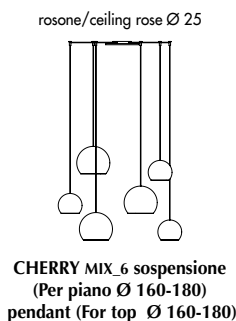

Informazioni tecniche / Technical informations

Lampada a sospensione a luce led con paralume esterno in vetro trasparente borosilicato, paralume conico interno in metallo verniciato. Possibilità di dimmerabilità con optional telecomando e ricevitore. (tranne Cherry 1 mix).

Nero V01
Oro spazzolato VS6

Rosone a soffitto in metallo nero V01 e cavi neri. Lunghezza cavo: 3 mt. Lampadina inclusa, no dimmerabile.

Pendant lamp with led light, external lampshade in borosilicate transparent glass, internal conical lampshade in painted metal. Possibility of dimmability with optional remote control and receiver. (except Cherry 1 mix).

Black V01
Brushed Gold VS6

Ceiling rose in black metal V01 and black cables. Cable length: 3 mt. Bulb included, not dimmable.