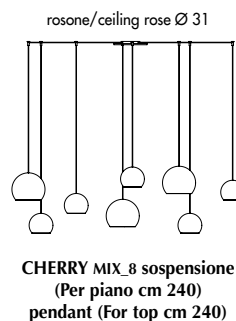

Informazioni tecniche / Technical informations

Lampada a sospensione a luce led con paralume esterno in vetro trasparente borosilicato, paralume conico interno in metallo verniciato. Possibilità di dimmerabilità con optional telecomando e ricevitore. (tranne Cherry 1 mix).

Nero V01
Oro spazzolato VS6

Rosone a soffitto in metallo nero V01 e cavi neri. Lunghezza cavo: 3 mt. Lampadina inclusa, no dimmerabile.

Pendant lamp with led light, external lampshade in borosilicate transparent glass, internal conical lampshade in painted metal. Possibility of dimmability with optional remote control and receiver. (except Cherry 1 mix).

Black V01
Brushed Gold VS6

Ceiling rose in black metal V01 and black cables. Cable length: 3 mt. Bulb included, not dimmable.