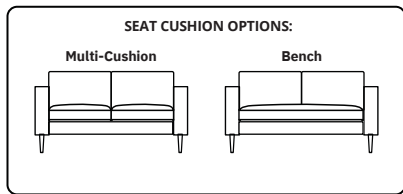

UPHOLSTERED (NO SKIRT):