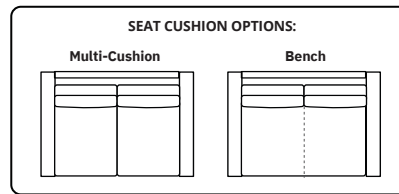

UPHOLSTERED (NO SKIRT):