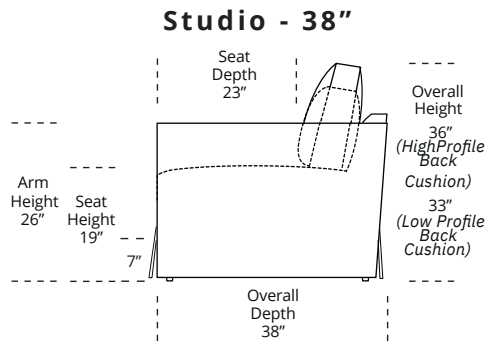

SKIRTED:

Note: Skirted version includes a concealed leg in Stained Walnut finish (not available as an option on non-skirted styles).

Note: Dotted line indicates seam on leather, Ultrasuede® and up the roll fabrics. Seams are eliminated with railroaded fabrics, except on chaise (SCH, LCH) to maintain consistent nap direction across the entire sectional.