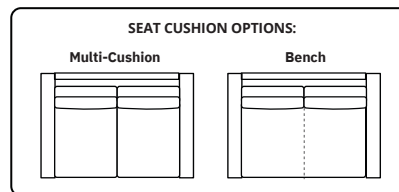

SKIRTED:

Note: Skirted version includes a concealed leg in Stained Walnut finish (not available as an option on non-skirted styles).

Note: Dotted line indicates seam on leather, Ultrasuede® and up the roll fabrics. Seams are eliminated with railroaded fabrics, except on chaise (SCH, LCH) to maintain consistent nap direction across the entire sectional.