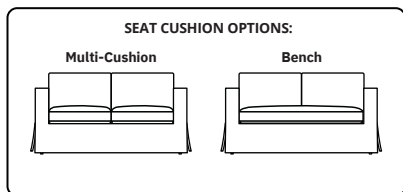

SKIRTED:

Note: Skirted version includes a concealed leg in Stained Walnut finish (not available as an option on non-skirted styles).

Note: Dotted line indicates seam on leather, Ultrasuede® and up the roll fabrics. Seams are eliminated with railroaded fabrics, except on chaise (SCH, LCH) to maintain consistent nap direction across the entire sectional.