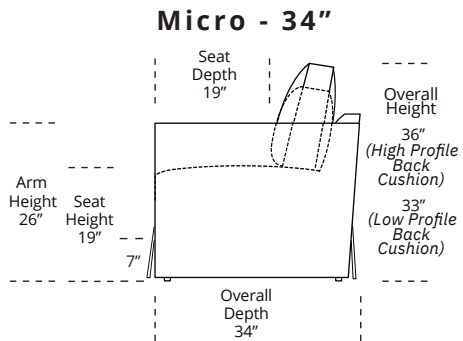

SKIRTED:

Note: Skirted version includes a concealed leg in Stained Walnut finish (not available as an option on non-skirted styles).

Note: Dotted line indicates seam on leather, Ultrasuede® and up the roll fabrics. Seams are eliminated with railroaded fabrics, except on chaise (SCH, LCH) to maintain consistent nap direction across the entire sectional.