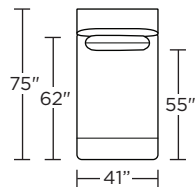

### Leg height is 5"

Please use actual leather, fabric, Crypton®, Sunbrella® and Ultrasuede® swatches when specifying furniture as the colors shown may vary due to the printing process.

CIL-SCH-ST

CIL-SCH-ST

CIL-SCH-ST

Scale: 1/8 inch = 1 foot  
All dimensions are approximate and subject to change.  
Specify components from the sitting position.

V06.05.24