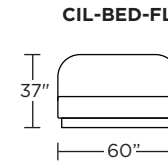

### Leg height is 5"

Please use actual leather, fabric, Crypton®, Sunbrella® and Ultrasuede® swatches when specifying furniture as the colors shown may vary due to the printing process.

CIL-SCH-ST

CIL-SCH-ST