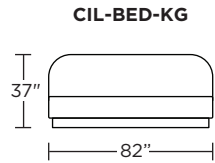

### Leg height is 5"

Please use actual leather, fabric, Crypton®, Sunbrella® and Ultrasuede® swatches when specifying furniture as the colors shown may vary due to the printing process.

CIL-SCH-ST

CIL-SCH-ST