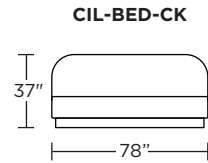

### Leg height is 5"

Please use actual leather, fabric, Crypton®, Sunbrella® and Ultrasuede® swatches when specifying furniture as the colors shown may vary due to the printing process.

CIL-SCH-ST

CIL-SCH-ST