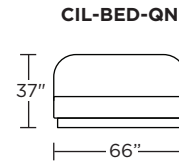

### Leg height is 5"

Please use actual leather, fabric, Crypton®, Sunbrella® and Ultrasuede® swatches when specifying furniture as the colors shown may vary due to the printing process.

CIL-SCH-ST

CIL-SCH-ST