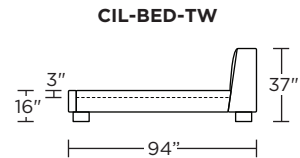

### Leg height is 5"

Please use actual leather, fabric, Crypton®, Sunbrella® and Ultrasuede® swatches when specifying furniture as the colors shown may vary due to the printing process.

CIL-SCH-ST

CIL-SCH-ST