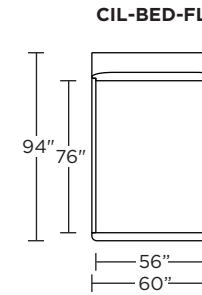

CASTIEL

Bed Standard Features:

- Single-needle top-stitch
- Limited lifetime warranty on frame
- Quick-ship delivery

Bed Options:

- Wood legs available in Dune, Ebony, Mink or Oiled Ash finish

Chaise Standard Features:

- Advanced unidirectional suspension system
- Premium high-density, high-resiliency foam seat cushion
- Single-needle top-stitch
- Limited lifetime warranty on frame and suspension
- Quick-ship delivery

Chaise Options:

- Wood legs available in Dune, Ebony, Mink or Oiled Ash finish
- Contrasting cover available (three tone):
  - Color 1 - Body and Back (dictates cost)
  - Color 2 - Foot Panel
  - Color 3 - Loose Back Cushion

Leg height is 5"

Please use actual leather, fabric, Crypton®, Sunbrella® and Ultrasuede® swatches when specifying furniture as the colors shown may vary due to the printing process.