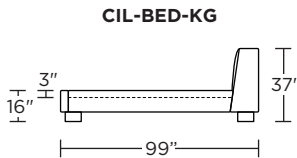

CASTIEL

Bed Standard Features:

- Single-needle top-stitch
- Limited lifetime warranty on frame
- Quick-ship delivery

Bed Options:

- Wood legs available in Dune, Ebony, Mink or Oiled Ash finish

Chaise Standard Features:

- Advanced unidirectional suspension system
- Premium high-density, high-resiliency foam seat cushion
- Single-needle top-stitch
- Limited lifetime warranty on frame and suspension
- Quick-ship delivery

Chaise Options:

- Wood legs available in Dune, Ebony, Mink or Oiled Ash finish
- Contrasting cover available (three tone):
  - Color 1 - Body and Back (dictates cost)
  - Color 2 - Foot Panel
  - Color 3 - Loose Back Cushion

Leg height is 5"

Please use actual leather, fabric, Crypton®, Sunbrella® and Ultrasuede® swatches when specifying furniture as the colors shown may vary due to the printing process.