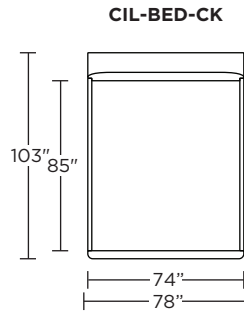

CASTIEL

Bed Standard Features:

- Single-needle top-stitch
- Limited lifetime warranty on frame
- Quick-ship delivery

Bed Options:

- Wood legs available in Dune, Ebony, Mink or Oiled Ash finish

Chaise Standard Features:

- Advanced unidirectional suspension system
- Premium high-density, high-resiliency foam seat cushion
- Single-needle top-stitch
- Limited lifetime warranty on frame and suspension
- Quick-ship delivery

Chaise Options:

- Wood legs available in Dune, Ebony, Mink or Oiled Ash finish
- Contrasting cover available (three tone):
  - Color 1 - Body and Back (dictates cost)
  - Color 2 - Foot Panel
  - Color 3 - Loose Back Cushion

Leg height is 5"

Please use actual leather, fabric, Crypton®, Sunbrella® and Ultrasuede® swatches when specifying furniture as the colors shown may vary due to the printing process.