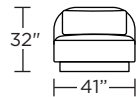

### Leg height is 5"

Please use actual leather, fabric, Crypton®, Sunbrella® and Ultrasuede® swatches when specifying furniture as the colors shown may vary due to the printing process.

CIL-SCH-ST

CIL-SCH-ST