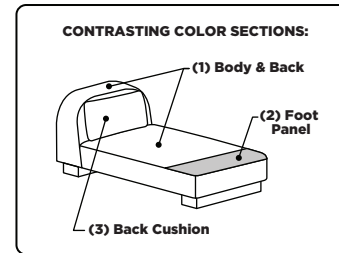

### Leg height is 5"

Please use actual leather, fabric, Crypton®, Sunbrella® and Ultrasuede® swatches when specifying furniture as the colors shown may vary due to the printing process.

CIL-SCH-ST

CIL-SCH-ST

CIL-SCH-ST

Scale: 1/8 inch = 1 foot  
All dimensions are approximate and subject to change.  
Specify components from the sitting position.

V06.05.24