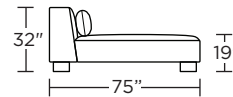

### Leg height is 5"

Please use actual leather, fabric, Crypton®, Sunbrella® and Ultrasuede® swatches when specifying furniture as the colors shown may vary due to the printing process.

CIL-SCH-ST

CIL-SCH-ST