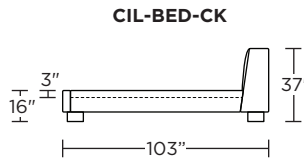

CASTIEL

Bed Standard Features:

- Single-needle top-stitch
- Limited lifetime warranty on frame
- Quick-ship delivery

Bed Options:

- Wood legs available in Dune, Ebony, Mink or Oiled Ash finish

Chaise Standard Features:

- Advanced unidirectional suspension system
- Premium high-density, high-resiliency foam seat cushion
- Single-needle top-stitch
- Limited lifetime warranty on frame and suspension
- Quick-ship delivery

Chaise Options:

- Wood legs available in Dune, Ebony, Mink or Oiled Ash finish
- Contrasting cover available (three tone):
  - Color 1 - Body and Back (dictates cost)
  - Color 2 - Foot Panel
  - Color 3 - Loose Back Cushion

Leg height is 5"

Please use actual leather, fabric, Crypton®, Sunbrella® and Ultrasuede® swatches when specifying furniture as the colors shown may vary due to the printing process.