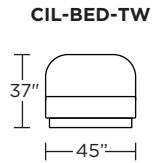

### Leg height is 5"

Please use actual leather, fabric, Crypton®, Sunbrella® and Ultrasuede® swatches when specifying furniture as the colors shown may vary due to the printing process.

CIL-SCH-ST

CIL-SCH-ST