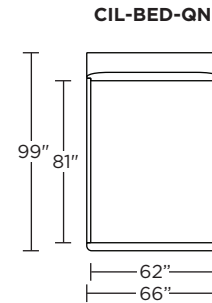

CASTIEL

Bed Standard Features:

- Single-needle top-stitch
- Limited lifetime warranty on frame
- Quick-ship delivery

Bed Options:

- Wood legs available in Dune, Ebony, Mink or Oiled Ash finish

Chaise Standard Features:

- Advanced unidirectional suspension system
- Premium high-density, high-resiliency foam seat cushion
- Single-needle top-stitch
- Limited lifetime warranty on frame and suspension
- Quick-ship delivery

Chaise Options:

- Wood legs available in Dune, Ebony, Mink or Oiled Ash finish
- Contrasting cover available (three tone):
  - Color 1 - Body and Back (dictates cost)
  - Color 2 - Foot Panel
  - Color 3 - Loose Back Cushion

Leg height is 5"

Please use actual leather, fabric, Crypton®, Sunbrella® and Ultrasuede® swatches when specifying furniture as the colors shown may vary due to the printing process.