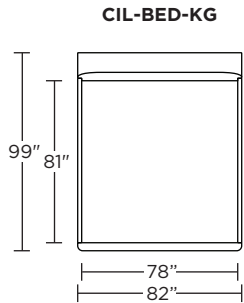

CASTIEL

Bed Standard Features:

- Single-needle top-stitch
- Limited lifetime warranty on frame
- Quick-ship delivery

Bed Options:

- Wood legs available in Dune, Ebony, Mink or Oiled Ash finish

Chaise Standard Features:

- Advanced unidirectional suspension system
- Premium high-density, high-resiliency foam seat cushion
- Single-needle top-stitch
- Limited lifetime warranty on frame and suspension
- Quick-ship delivery

Chaise Options:

- Wood legs available in Dune, Ebony, Mink or Oiled Ash finish
- Contrasting cover available (three tone):
  - Color 1 - Body and Back (dictates cost)
  - Color 2 - Foot Panel
  - Color 3 - Loose Back Cushion

Leg height is 5"

Please use actual leather, fabric, Crypton®, Sunbrella® and Ultrasuede® swatches when specifying furniture as the colors shown may vary due to the printing process.