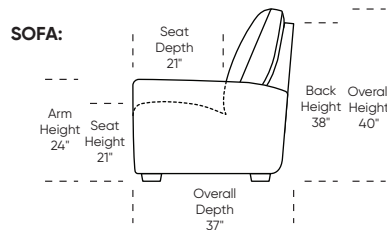

Additional Power Options:

- Motorized recliner* with an in-arm control panel that is easy to use and includes a USB charging port
- Available on seats with an arm (Right and left arms on RO3, both seats on RVS)
- RO3 middle seat has Power, Manual, or Stationary options
- Motor and electronics have a limited three-year warranty
- Lithium-ion battery pack available
- Battery pack has a one-year warranty

*Recommended to use a battery pack with the motorized swivel recliner CSN-RCC-SW because of its low profile and swivel function. Plugging it into the wall is not advised.

Please use actual leather, fabric, Crypton®, Sunbrella® and Ultrasuede® swatches when specifying furniture as the colors shown may vary due to the printing process.

MOTION LEGEND:

Ⓜ = Motion* only

Ⓞ = Optional motion* or stationary

*Manual and Power motion available