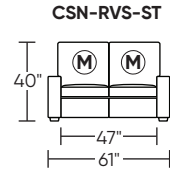

Additional Power Options:

- Motorized recliner* with an in-arm control panel that is easy to use and includes a USB charging port
- Available on seats with an arm (Right and left arms on RO3, both seats on RVS)
- RO3 middle seat has Power, Manual, or Stationary options
- Motor and electronics have a limited three-year warranty
- Lithium-ion battery pack available
- Battery pack has a one-year warranty

*Recommended to use a battery pack with the motorized swivel recliner CSN-RCC-SW because of its low profile and swivel function. Plugging it into the wall is not advised.

Please use actual leather, fabric, Crypton®, Sunbrella® and Ultrasuede® swatches when specifying furniture as the colors shown may vary due to the printing process.

MOTION LEGEND:

Ⓜ = Motion* only

Ⓞ = Optional motion* or stationary

*Manual and Power motion available