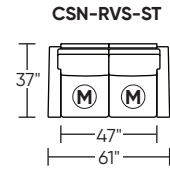

Additional Power Options:

- Motorized recliner* with an in-arm control panel that is easy to use and includes a USB charging port
- Available on seats with an arm (Right and left arms on RO3, both seats on RVS)
- RO3 middle seat has Power, Manual, or Stationary options
- Motor and electronics have a limited three-year warranty
- Lithium-ion battery pack available
- Battery pack has a one-year warranty

*Recommended to use a battery pack with the motorized swivel recliner CSN-RCC-SW because of its low profile and swivel function. Plugging it into the wall is not advised.

Please use actual leather, fabric, Crypton®, Sunbrella® and Ultrasuede® swatches when specifying furniture as the colors shown may vary due to the printing process.

MOTION LEGEND:

Ⓜ = Motion* only

Ⓞ = Optional motion* or stationary

*Manual and Power motion available