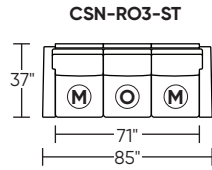

Additional Power Options:

- Motorized recliner* with an in-arm control panel that is easy to use and includes a USB charging port
- Available on seats with an arm (Right and left arms on RO3, both seats on RVS)
- RO3 middle seat has Power, Manual, or Stationary options
- Motor and electronics have a limited three-year warranty
- Lithium-ion battery pack available
- Battery pack has a one-year warranty

*Recommended to use a battery pack with the motorized swivel recliner CSN-RCC-SW because of its low profile and swivel function. Plugging it into the wall is not advised.

Please use actual leather, fabric, Crypton®, Sunbrella® and Ultrasuede® swatches when specifying furniture as the colors shown may vary due to the printing process.

MOTION LEGEND:

Ⓜ = Motion* only

Ⓞ = Optional motion* or stationary

*Manual and Power motion available