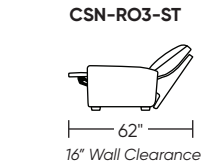

Additional Power Options:

- Motorized recliner* with an in-arm control panel that is easy to use and includes a USB charging port
- Available on seats with an arm (Right and left arms on RO3, both seats on RVS)
- RO3 middle seat has Power, Manual, or Stationary options
- Motor and electronics have a limited three-year warranty
- Lithium-ion battery pack available
- Battery pack has a one-year warranty

*Recommended to use a battery pack with the motorized swivel recliner CSN-RCC-SW because of its low profile and swivel function. Plugging it into the wall is not advised.

Please use actual leather, fabric, Crypton®, Sunbrella® and Ultrasuede® swatches when specifying furniture as the colors shown may vary due to the printing process.

MOTION LEGEND:

Ⓜ = Motion* only

Ⓞ = Optional motion* or stationary

*Manual and Power motion available