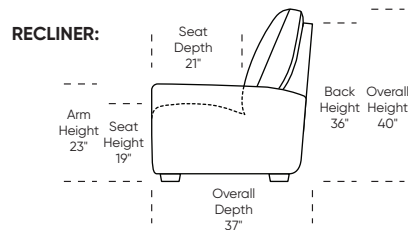

Additional Power Options:

- Motorized recliner* with an in-arm control panel that is easy to use and includes a USB charging port
- Available on seats with an arm (Right and left arms on RO3, both seats on RVS)
- RO3 middle seat has Power, Manual, or Stationary options
- Motor and electronics have a limited three-year warranty
- Lithium-ion battery pack available
- Battery pack has a one-year warranty

*Recommended to use a battery pack with the motorized swivel recliner CSN-RCC-SW because of its low profile and swivel function. Plugging it into the wall is not advised.

Please use actual leather, fabric, Crypton®, Sunbrella® and Ultrasuede® swatches when specifying furniture as the colors shown may vary due to the printing process.

MOTION LEGEND:

Ⓜ = Motion* only

Ⓞ = Optional motion* or stationary

*Manual and Power motion available