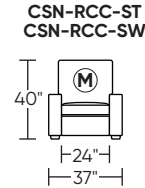

Additional Power Options:

- Motorized recliner* with an in-arm control panel that is easy to use and includes a USB charging port
- Available on seats with an arm (Right and left arms on RO3, both seats on RVS)
- RO3 middle seat has Power, Manual, or Stationary options
- Motor and electronics have a limited three-year warranty
- Lithium-ion battery pack available
- Battery pack has a one-year warranty

*Recommended to use a battery pack with the motorized swivel recliner CSN-RCC-SW because of its low profile and swivel function. Plugging it into the wall is not advised.

Please use actual leather, fabric, Crypton®, Sunbrella® and Ultrasuede® swatches when specifying furniture as the colors shown may vary due to the printing process.

MOTION LEGEND:

Ⓜ = Motion* only

Ⓞ = Optional motion* or stationary

*Manual and Power motion available