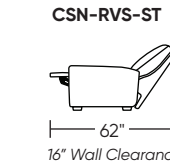

Additional Power Options:

- Motorized recliner* with an in-arm control panel that is easy to use and includes a USB charging port
- Available on seats with an arm (Right and left arms on RO3, both seats on RVS)
- RO3 middle seat has Power, Manual, or Stationary options
- Motor and electronics have a limited three-year warranty
- Lithium-ion battery pack available
- Battery pack has a one-year warranty

*Recommended to use a battery pack with the motorized swivel recliner CSN-RCC-SW because of its low profile and swivel function. Plugging it into the wall is not advised.

Please use actual leather, fabric, Crypton®, Sunbrella® and Ultrasuede® swatches when specifying furniture as the colors shown may vary due to the printing process.

MOTION LEGEND:

Ⓜ = Motion* only

Ⓞ = Optional motion* or stationary

*Manual and Power motion available