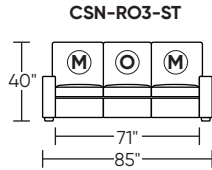

Additional Power Options:

- Motorized recliner* with an in-arm control panel that is easy to use and includes a USB charging port
- Available on seats with an arm (Right and left arms on RO3, both seats on RVS)
- RO3 middle seat has Power, Manual, or Stationary options
- Motor and electronics have a limited three-year warranty
- Lithium-ion battery pack available
- Battery pack has a one-year warranty

*Recommended to use a battery pack with the motorized swivel recliner CSN-RCC-SW because of its low profile and swivel function. Plugging it into the wall is not advised.

Please use actual leather, fabric, Crypton®, Sunbrella® and Ultrasuede® swatches when specifying furniture as the colors shown may vary due to the printing process.

MOTION LEGEND:

Ⓜ = Motion* only

Ⓞ = Optional motion* or stationary

*Manual and Power motion available