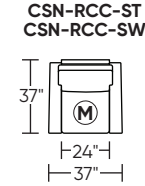

Additional Power Options:

- Motorized recliner* with an in-arm control panel that is easy to use and includes a USB charging port
- Available on seats with an arm (Right and left arms on RO3, both seats on RVS)
- RO3 middle seat has Power, Manual, or Stationary options
- Motor and electronics have a limited three-year warranty
- Lithium-ion battery pack available
- Battery pack has a one-year warranty

*Recommended to use a battery pack with the motorized swivel recliner CSN-RCC-SW because of its low profile and swivel function. Plugging it into the wall is not advised.

Please use actual leather, fabric, Crypton®, Sunbrella® and Ultrasuede® swatches when specifying furniture as the colors shown may vary due to the printing process.

MOTION LEGEND:

Ⓜ = Motion* only

Ⓞ = Optional motion* or stationary

*Manual and Power motion available