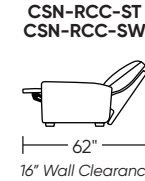

Additional Power Options:

- Motorized recliner* with an in-arm control panel that is easy to use and includes a USB charging port
- Available on seats with an arm (Right and left arms on RO3, both seats on RVS)
- RO3 middle seat has Power, Manual, or Stationary options
- Motor and electronics have a limited three-year warranty
- Lithium-ion battery pack available
- Battery pack has a one-year warranty

*Recommended to use a battery pack with the motorized swivel recliner CSN-RCC-SW because of its low profile and swivel function. Plugging it into the wall is not advised.

Please use actual leather, fabric, Crypton®, Sunbrella® and Ultrasuede® swatches when specifying furniture as the colors shown may vary due to the printing process.

MOTION LEGEND:

Ⓜ = Motion* only

Ⓞ = Optional motion* or stationary

*Manual and Power motion available