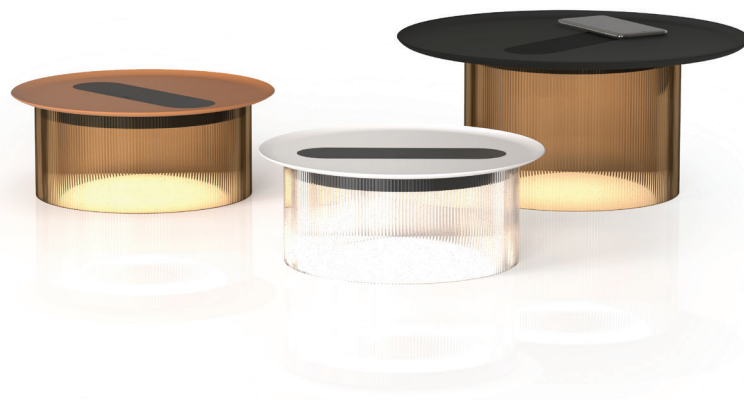

CAROUSEL TABLE

DESCRIPTION

Carousel blurs the line between ambiance and utility combining a low setting wireless charging tray surface for your mobile devices with warm, glare-free illumination. It's low profile LED light module is discreetly concealed below its mating tray and suspended atop a transparent fluted acrylic cylinder diffuser that radiates mesmerizing light patterns onto the table surface below. Perfectly suited for desktop or bedside use, Carousel embodies a uniquely hybrid perspective on what a personal light can be. The base diffuser is offered in both clear and bronze tint and can be paired with a spun steel tray in White, Terracotta, and Black.

FIXTURE TYPE

Table

LIGHT SOURCE

Flat Panel LED

LIGHT CONTROL

Capacitive touch switch (3-stage dimming 100/40/10%)

FEATURES

Wireless charging w/ indicator light (2)
USB-C charging port

SPECIFICATIONS

Voltage: 120-240V 50/60Hz
Power Consumption: 7W
Color Temperature: 2700-2200K
Luminosity: 425 Lumens
Luminaire Efficacy: 61 Lumens/Watt
Color Rendition Index: 90 CRI
Cable length: 6' (183cm)

CERTIFICATIONS

FINISHES

DIFFUSER

TRAY