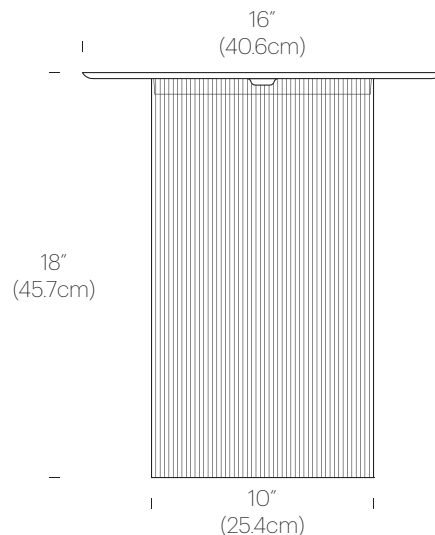

DIMENSIONS

CAROUSEL FLOOR

PRODUCT CODES

Carousel Floor (Black/Bronze):	CARO FLR BRZ 16 BLK
Carousel Floor (Black/Clear):	CARO FLR CLR 16 BLK
Carousel Floor (White/Bronze):	CARO FLR BRZ 16 WHT
Carousel Floor (White/Clear):	CARO FLR CLR 16 WHT
Carousel Floor (Terracotta/Bronze):	CARO FLR BRZ 16 TER
Carousel Floor (Terracotta/Clear):	CARO FLR CLR 16 TER

PACKAGING WEIGHTS AND DIMENSIONS

Carousel Floor:	3.5LBS	17" X 17" X 20"
(Base)	1.6KG	43cm X 43cm X 51cm

NOTES

Custom requests can be considered on volume orders