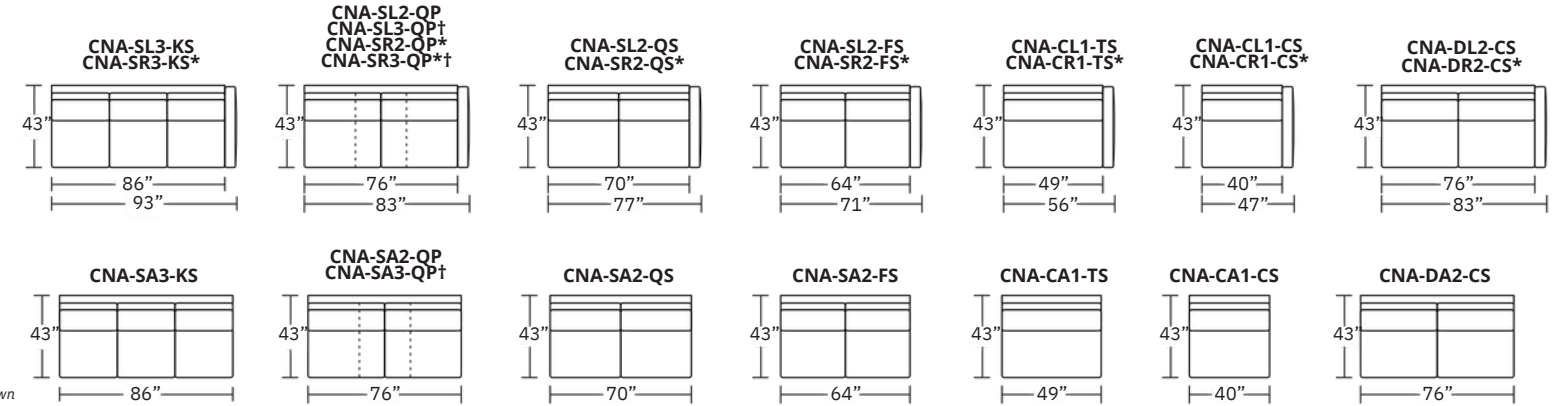

Standard Features:

- Featuring the patented Ti any 24/7™ platform sleep system
- Room to stretch out with true 80 inches of bedroom-length sleeping surface
- Ultimate comfort on five inches of plush, high-density foam mattress
- Under-sofa dust covers keeps dust and dirt from ever touching the mattress
- Zero wall clearance
- Single-needle top-stitch
- Premium high-density, high-resiliency foam seat cushions
- Loose back and seat cushions
- Limited lifetime warranty on frame
- Ten-year warranty on mechanism
- Quick-ship delivery

Mattress Options:

- Premier with Crypton® ticking
- Gel
- Tempur-Pedic®

Options:

- High-density, high-resiliency foam seat cushions encased in down
- Back cushion options: **Hills** (channels), **Ridge** (saddle), **Valley** (tufted), **Tuck** (one seam), or **Plain**
- Contrasting stitch detail available in Bermuda Green, Beige, Black, Brown, Charcoal, Cream, Espresso, Gold Brown, Grey, Lemon, Midnight Blue, and Scarlet thread color
- Wood legs available in Dune, Ebony, Mink, or Oiled Ash finish

- * Picture shows left arm seated. Please specify left or right arm seated when ordering.
- † All orders are in seated position.
- † Dotted lines for Queen Plus sizes indicates the number of seats.

Ti any 24/7 Convertible mechanism, U.S. Patents #6904628, #8893323, #9468303, #9668585. Additional patents pending.