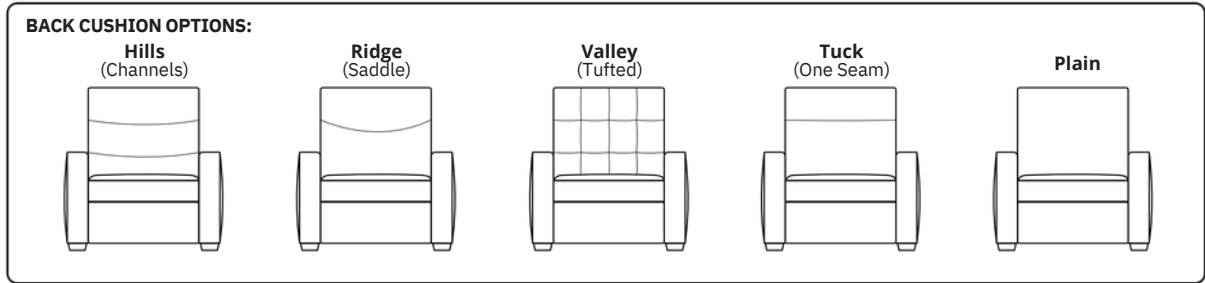

Options:

- High-density, high-resiliency foam seat cushions encased in down
- Back cushion options: **Hills** (channels), **Ridge** (saddle), **Valley** (tufted), **Tuck** (one seam), or **Plain**
- Contrasting stitch detail available in Bermuda Green, Beige, Black, Brown, Charcoal, Cream, Espresso, Gold Brown, Grey, Lemon, Midnight Blue, and Scarlet thread color
- Wood legs available in Dune, Ebony, Mink, or Oiled Ash finish

Please see actual leather, fabric, Crypton®, Sunbrella® and Ultrasuede® swatches when specifying furniture as the colors shown may vary due to the printing process.

NOTE: Please be advised that microfiber fabrics like SUEDELIFE and VEELIFE, and velvet fabrics such as JENSON, REED, and SURI, are not recommended for this style. For a comprehensive list of covers that are NOT suggested, please contact American Leather Support Services. This information can also be found on the fabric landing pages of our website or by scanning the swatch QR code.