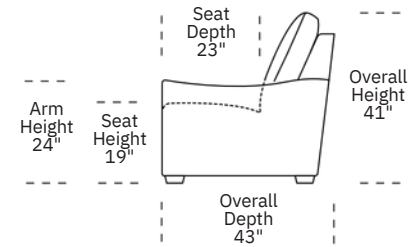

Options:

- High-density, high-resiliency foam seat cushions encased in down
- Back cushion options: **Hills** (channels), **Ridge** (saddle), **Valley** (tufted), **Tuck** (one seam), or **Plain**
- Contrasting stitch detail available in Bermuda Green, Beige, Black, Brown, Charcoal, Cream, Espresso, Gold Brown, Grey, Lemon, Midnight Blue, and Scarlet thread color
- Wood legs available in Dune, Ebony, Mink, or Oiled Ash finish

Please see actual leather, fabric, Crypton®, Sunbrella® and Ultrasuede® swatches when specifying furniture as the colors shown may vary due to the printing process.

NOTE: Please be advised that microfiber fabrics like SUEDELIFE and VEELIFE, and velvet fabrics such as JENSON, REED, and SURI, are not recommended for this style. For a comprehensive list of covers that are NOT suggested, please contact American Leather Support Services. This information can also be found on the fabric landing pages of our website or by scanning the swatch QR code.