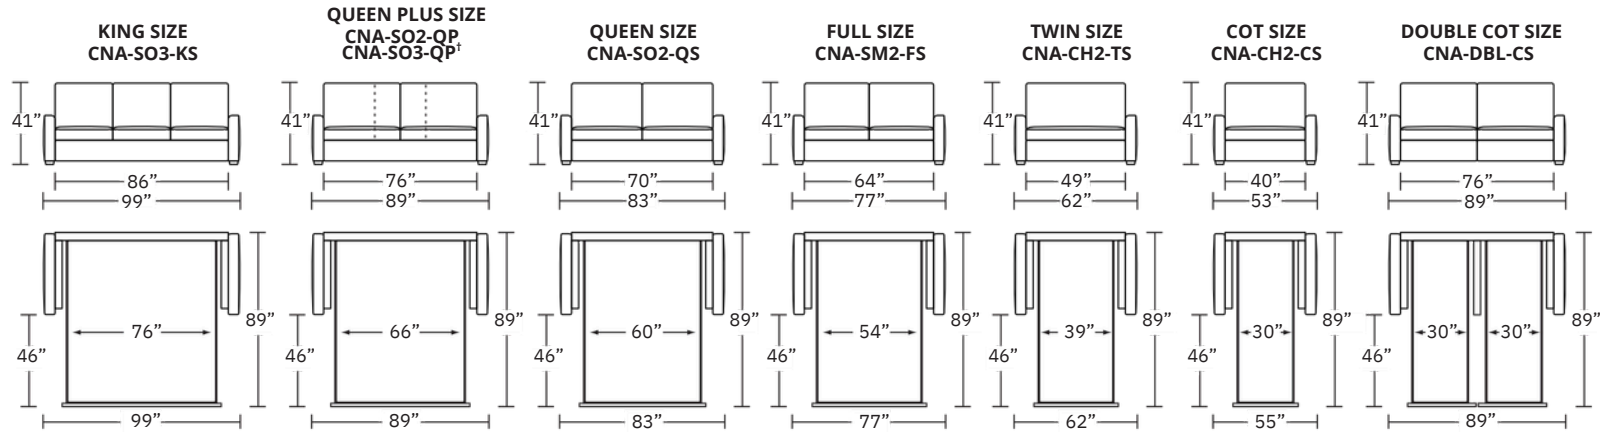

MOTION LEGEND:

- M** = Motion only
- O** = Optional motion or stationary
- NM** = No motion available

BACK CUSHION OPTIONS:

Hills
(Channels)

Ridge
(Saddle)

Valley
(Tufted)

Tuck
(One Seam)

Plain

Note: Dotted line indicates seam on leather, Ultrasuede® and up the roll fabrics. Seams are eliminated with railroaded fabrics.

Scale: 1/8 inch = 1 foot
All dimensions are approximate and subject to change.
Specify components from the sitting position.

Standard Features:

- Featuring the patented Ti any 24/7™ platform sleep system
- Room to stretch out with true 80 inches of bedroom-length sleeping surface
- Ultimate comfort on five inches of plush, high-density foam mattress
- Under-sofa dust covers keeps dust and dirt from ever touching the mattress
- Zero wall clearance
- Single-needle top-stitch
- Premium high-density, high-resiliency foam seat cushions
- Loose back and seat cushions
- Limited lifetime warranty on frame
- Ten-year warranty on mechanism
- Quick-ship delivery