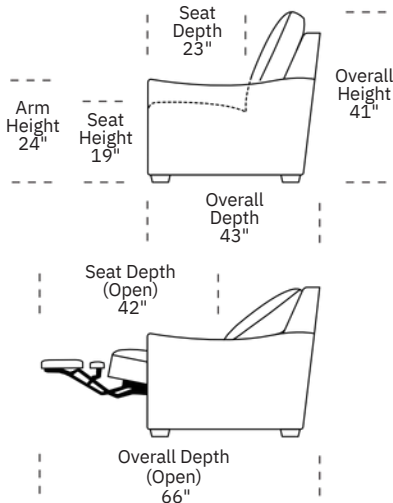

Options:

- Premium high-density, high-resiliency foam seat cushions encased in down
- Extra-firm premium high density, high-resiliency foam seat cushions
- Back cushion options: **Hills** (channels), **Ridge** (saddle), **Valley** (tufted), **Tuck** (one seam), or **Plain**
- Contrasting stitch detail available in Bermuda Green, Beige, Black, Brown, Charcoal, Cream, Espresso, Gold Brown, Grey, Lemon, Midnight Blue, and Scarlet thread color
- Option of motion in armless seats
- Adjustable lumbar support
- Lithium-ion battery pack available
- Battery pack has one-year warranty
- Wood legs available in Dune, Ebony, Mink, or Oiled Ash finish

Please use actual leather, fabric, Crypton®, Sunbrella® and Ultrasuede® swatches when specifying furniture as the colors shown may vary due to the printing process.

NOTE: Please be advised that microfiber fabrics like SUEDELIFE and VEELIFE, and velvet fabrics such as JENSON, REED, and SURI, are not recommended for this style. For a comprehensive list of covers that are NOT suggested, please contact American Leather Support Services. This information can also be found on the fabric landing pages of our website or by scanning the swatch QR code.

MOTION LEGEND:

- **M** = Motion only
- **O** = Optional motion or stationary
- **NM** = No motion available

BACK CUSHION OPTIONS:

Hills
(Channels)

Ridge
(Saddle)

Valley
(Tufted)

Tuck
(One Seam)

Plain

Note: Dotted line indicates seam on leather, Ultrasuede® and up the roll fabrics. Seams are eliminated with railroaded fabrics.

Scale: 1/8 inch = 1 foot
All dimensions are approximate and subject to change.
Specify components from the sitting position.