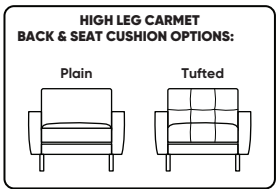

Options:

Back & Seat Cushions:

- Foam
 - Knife-Edge
 - Tufted
 - Plain
- Down (Upcharge)
 - Knife-Edge
 - Tufted
 - Plain
- Trillium (Upcharge)
 - Knife-Edge
 - Tufted
 - Plain

Back Cushions:

- Standard
- Tall (+2")

High Leg Carmet available with:

- Wood Leg
 - Dune
 - Ebony
 - Mink
 - Oiled Ash
- Metal Leg
 - Brushed Stainless

Standard Features:

Advanced unidirectional suspension system
Foam: Premium high-density, high-resiliency foam seat cushions with fiber filled back cushions
 Loose knife-edge back cushions
 Single-needle top-stitch
 Limited lifetime warranty on frame and suspension
 Quick-ship delivery

Construction Notes:

Plain or Tufted (tufted detail not available with knife-edge back cushion option)
 Loose knife-edge back cushions
Down: Premium high-density, high-resiliency foam seat cushions with memory foam inserts encased in down with down-blend filled back cushions
Trillium: Premium high-density, high-resiliency foam seat cushions with memory foam inserts encased in Trillium with Trillium filled back cushions

Note: Dotted line indicates seam on leather, Ultrasuede® and up the roll fabrics. Seams are eliminated with railroaded fabrics, except on chaise (SCH, LCH) to maintain consistent nap direction across the entire sectional.