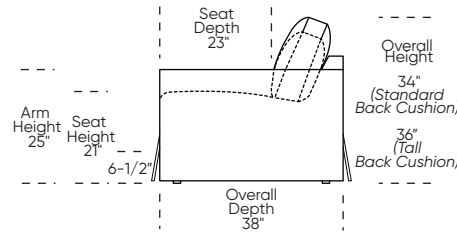

Please use actual leather, fabric, Crypton®, Sunbrella® and Ultrasuede® swatches when specifying furniture as the colors shown may vary due to the printing process.

Scale: 1/8 inch = 1 foot
 All dimensions are approximate and subject to change.
 Specify components from the sitting position.

UPHOLSTERED (NO SKIRT):

UPHOLSTERED (NO SKIRT):

Standard Seat Height High Leg

Higher Seat Height High Leg

Standard Seat Height Low Leg (Hidden Leg is used)

Higher Seat Height Low Leg (Hidden Leg is used)

SKIRTED:

SKIRTED:

Standard Seat Height High Leg

Higher Seat Height High Leg

Standard Seat Height Low Leg (Hidden Leg is used)

Higher Seat Height Low Leg (Hidden Leg is used)

Note: Skirted version includes a concealed leg in Oiled Ash finish.