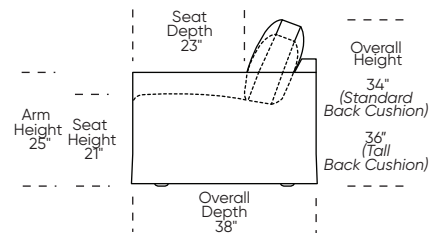

SKIRTED:

Standard Seat Height High Leg

Higher Seat Height High Leg

Standard Seat Height Low Leg (Hidden Leg is used)

Higher Seat Height Low Leg (Hidden Leg is used)

Note: Skirted version includes a concealed leg in Oiled Ash finish.