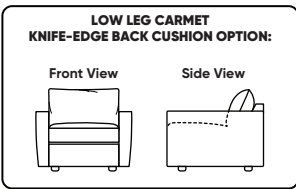

Options:

Back & Seat Cushions:

- Foam
 - Knife-Edge
 - Tufted
 - Plain
- Down (Upcharge)
 - Knife-Edge
 - Tufted
 - Plain
- Trillium (Upcharge)
 - Knife-Edge
 - Tufted
 - Plain

Back Cushions:

- Standard
- Tall (+2")

High Leg Carmet available with:

- Wood Leg
 - Dune
 - Ebony
 - Mink
 - Oiled Ash
- Metal Leg
 - Brushed Stainless

Standard Features:

Advanced unidirectional suspension system
Foam: Premium high-density, high-resiliency foam seat cushions with fiber filled back cushions
 Loose knife-edge back cushions
 Single-needle top-stitch
 Limited lifetime warranty on frame and suspension
 Quick-ship delivery

Construction Notes:

Plain or Tufted (tufted detail not available with knife-edge back cushion option)
 Loose knife-edge back cushions
Down: Premium high-density, high-resiliency foam seat cushions with memory foam inserts encased in down with down-blend filled back cushions
Trillium: Premium high-density, high-resiliency foam seat cushions with memory foam inserts encased in Trillium with Trillium filled back cushions

Note: Dotted line indicates seam on leather, Ultrasuede® and up the roll fabrics. Seams are eliminated with railroaded fabrics, except on chaise (SCH, LCH) to maintain consistent nap direction across the entire sectional.