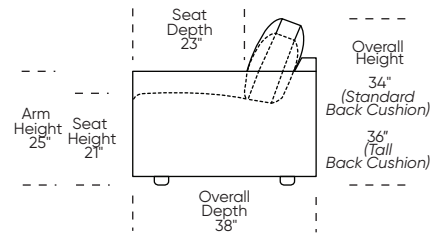

Please use actual leather, fabric, Crypton®, Sunbrella® and Ultrasuede® swatches when specifying furniture as the colors shown may vary due to the printing process.

Scale: 1/8 inch = 1 foot
 All dimensions are approximate and subject to change.
 Specify components from the sitting position.

UPHOLSTERED (NO SKIRT):

UPHOLSTERED (NO SKIRT):

Standard Seat Height High Leg

Higher Seat Height High Leg

Standard Seat Height Low Leg (Hidden Leg is used)

Higher Seat Height Low Leg (Hidden Leg is used)

SKIRTED:

SKIRTED:

Standard Seat Height High Leg

Higher Seat Height High Leg

Standard Seat Height Low Leg (Hidden Leg is used)

Higher Seat Height Low Leg (Hidden Leg is used)

Note: Skirted version includes a concealed leg in Oiled Ash finish.