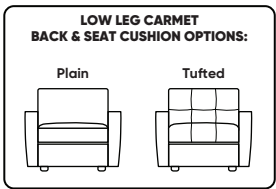

Options:

Back & Seat Cushions:

- Foam
 - Knife-Edge
 - Tufted
 - Plain
- Down (Upcharge)
 - Knife-Edge
 - Tufted
 - Plain
- Trillium (Upcharge)
 - Knife-Edge
 - Tufted
 - Plain

Back Cushions:

- Standard
- Tall (+2")

High Leg Carmet available with:

- Wood Leg
 - Dune
 - Ebony
 - Mink
 - Oiled Ash
- Metal Leg
 - Brushed Stainless

Standard Features:

Advanced unidirectional suspension system
Foam: Premium high-density, high-resiliency foam seat cushions with fiber filled back cushions
 Loose knife-edge back cushions
 Single-needle top-stitch
 Limited lifetime warranty on frame and suspension
 Quick-ship delivery

Construction Notes:

Plain or Tufted (tufted detail not available with knife-edge back cushion option)
 Loose knife-edge back cushions
Down: Premium high-density, high-resiliency foam seat cushions with memory foam inserts encased in down with down-blend filled back cushions
Trillium: Premium high-density, high-resiliency foam seat cushions with memory foam inserts encased in Trillium with Trillium filled back cushions

Note: Dotted line indicates seam on leather, Ultrasuede® and up the roll fabrics. Seams are eliminated with railroaded fabrics, except on chaise (SCH, LCH) to maintain consistent nap direction across the entire sectional.