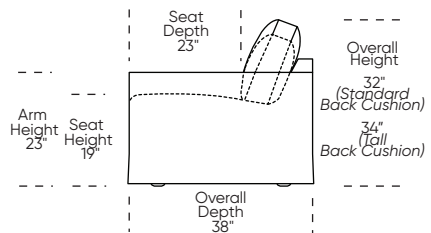

Please use actual leather, fabric, Crypton®, Sunbrella® and Ultrasuede® swatches when specifying furniture as the colors shown may vary due to the printing process.

Scale: 1/8 inch = 1 foot
 All dimensions are approximate and subject to change.
 Specify components from the sitting position.

UPHOLSTERED (NO SKIRT):

UPHOLSTERED (NO SKIRT):

Standard Seat Height High Leg

Higher Seat Height High Leg

Standard Seat Height Low Leg (Hidden Leg is used)

Higher Seat Height Low Leg (Hidden Leg is used)

SKIRTED:

SKIRTED:

Standard Seat Height High Leg

Higher Seat Height High Leg

Standard Seat Height Low Leg (Hidden Leg is used)

Higher Seat Height Low Leg (Hidden Leg is used)

Note: Skirted version includes a concealed leg in Oiled Ash finish.