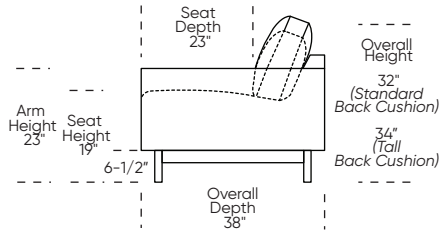

UPHOLSTERED (NO SKIRT):

UPHOLSTERED (NO SKIRT):

Standard Seat Height High Leg