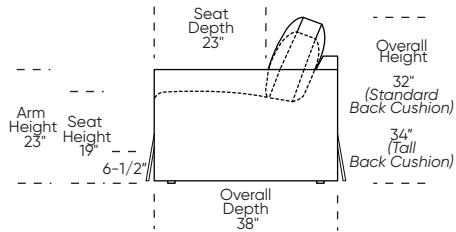

Please use actual leather, fabric, Crypton®, Sunbrella® and Ultrasuede® swatches when specifying furniture as the colors shown may vary due to the printing process.

Scale: 1/8 inch = 1 foot
 All dimensions are approximate and subject to change.
 Specify components from the sitting position.

UPHOLSTERED (NO SKIRT):

UPHOLSTERED (NO SKIRT):

Standard Seat Height High Leg

Higher Seat Height High Leg

Standard Seat Height Low Leg (Hidden Leg is used)

Higher Seat Height Low Leg (Hidden Leg is used)

SKIRTED:

SKIRTED:

Standard Seat Height High Leg

Higher Seat Height High Leg

Standard Seat Height Low Leg (Hidden Leg is used)

Higher Seat Height Low Leg (Hidden Leg is used)

Note: Skirted version includes a concealed leg in Oiled Ash finish.