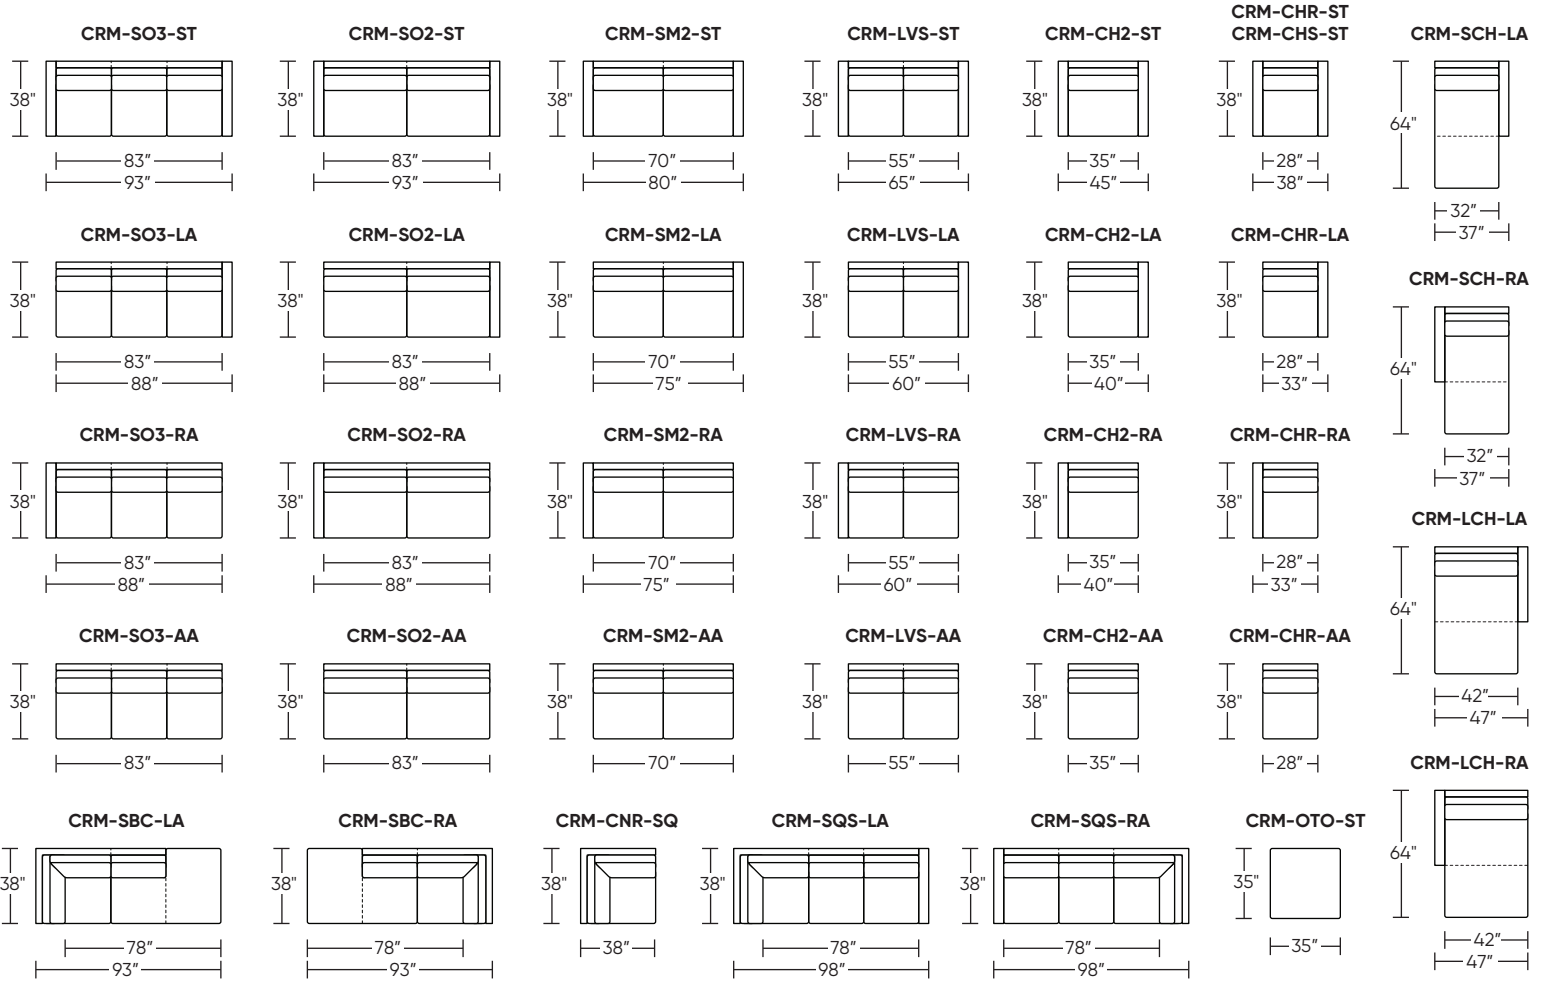

Note: Dotted line indicates seam on leather, Ultrasuede® and up the roll fabrics. Seams are eliminated with railroaded fabrics, except on chaise (SCH, LCH) to maintain consistent nap direction across the entire sectional.