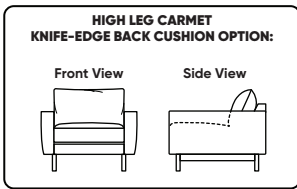

Options:

Back & Seat Cushions:

- Foam
 - Knife-Edge
 - Tufted
 - Plain
- Down (Upcharge)
 - Knife-Edge
 - Tufted
 - Plain
- Trillium (Upcharge)
 - Knife-Edge
 - Tufted
 - Plain

Back Cushions:

- Standard
- Tall (+2")

High Leg Carmet available with:

- Wood Leg
 - Dune
 - Ebony
 - Mink
 - Oiled Ash
- Metal Leg
 - Brushed Stainless

Standard Features:

Advanced unidirectional suspension system
Foam: Premium high-density, high-resiliency foam seat cushions with fiber filled back cushions
 Loose knife-edge back cushions
 Single-needle top-stitch
 Limited lifetime warranty on frame and suspension
 Quick-ship delivery

Construction Notes:

Plain or Tufted (tufted detail not available with knife-edge back cushion option)
 Loose knife-edge back cushions
Down: Premium high-density, high-resiliency foam seat cushions with memory foam inserts encased in down with down-blend filled back cushions
Trillium: Premium high-density, high-resiliency foam seat cushions with memory foam inserts encased in Trillium with Trillium filled back cushions

Note: Dotted line indicates seam on leather, Ultrasuede® and up the roll fabrics. Seams are eliminated with railroaded fabrics, except on chaise (SCH, LCH) to maintain consistent nap direction across the entire sectional.