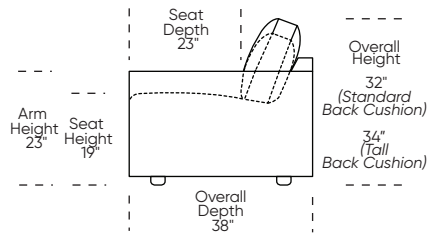

Please use actual leather, fabric, Crypton®, Sunbrella® and Ultrasuede® swatches when specifying furniture as the colors shown may vary due to the printing process.

Scale: 1/8 inch = 1 foot
 All dimensions are approximate and subject to change.
 Specify components from the sitting position.

UPHOLSTERED (NO SKIRT):

UPHOLSTERED (NO SKIRT):

Standard Seat Height High Leg

Higher Seat Height High Leg

Standard Seat Height Low Leg (Hidden Leg is used)

Higher Seat Height Low Leg (Hidden Leg is used)

SKIRTED:

SKIRTED:

Standard Seat Height High Leg

Higher Seat Height High Leg

Standard Seat Height Low Leg (Hidden Leg is used)

Higher Seat Height Low Leg (Hidden Leg is used)

Note: Skirted version includes a concealed leg in Oiled Ash finish.