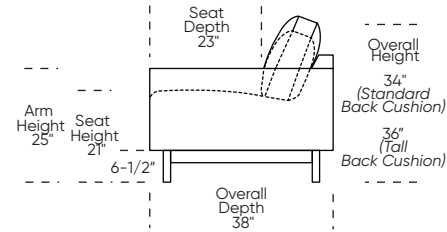

Please use actual leather, fabric, Crypton®, Sunbrella® and Ultrasuede® swatches when specifying furniture as the colors shown may vary due to the printing process.

Scale: 1/8 inch = 1 foot
 All dimensions are approximate and subject to change.
 Specify components from the sitting position.

UPHOLSTERED (NO SKIRT):

UPHOLSTERED (NO SKIRT):

Standard Seat Height High Leg

Higher Seat Height High Leg

Standard Seat Height Low Leg (Hidden Leg is used)

Higher Seat Height Low Leg (Hidden Leg is used)

SKIRTED:

SKIRTED:

Standard Seat Height High Leg

Higher Seat Height High Leg

Standard Seat Height Low Leg (Hidden Leg is used)

Higher Seat Height Low Leg (Hidden Leg is used)

Note: Skirted version includes a concealed leg in Oiled Ash finish.