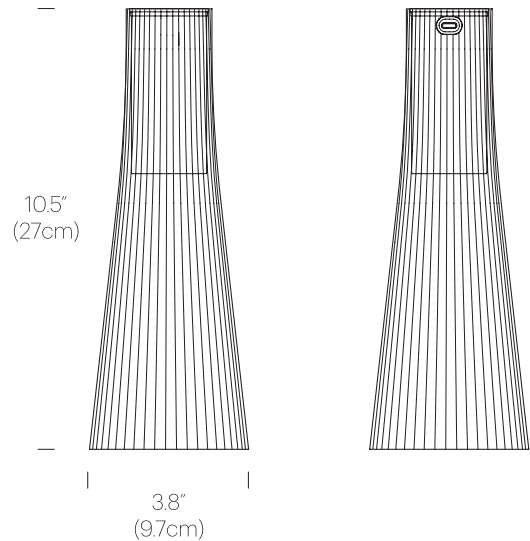

DIMENSIONS

CANDÉL

PRODUCT CODES

Candél (Smoke/Black):	CAND BLK
Candél (Bronze/Brass):	CAND BRZ
Candél (Clear/Silver):	CAND CLR
Candél (Clear/White):	CAND WHT

PACKAGING WEIGHT AND DIMENSIONS

Candél:	1.5LBS	4" X 11.8"
	.68KG	10cm X 30cm

NOTES

Custom requests can be considered on volume orders