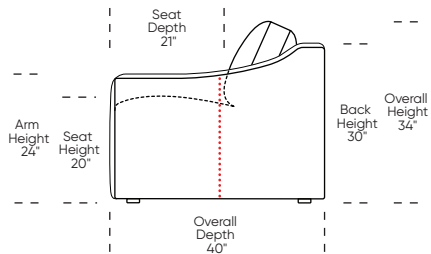

Hidden leg height is 1"

Please use actual leather, fabric, Crypton®, Sunbrella® and Ultrasuede® swatches when specifying furniture as the colors shown may vary due to the printing process.

Note: Dashed line (- - -) indicates seam on leather, Ultrasuede® and up the roll fabrics. Dotted line (- · - · -) indicates seam on leather and Ultrasuede®. Seams are eliminated with railroaded fabrics, except on chaise (SCH) to maintain consistent nap direction across the entire sectional.