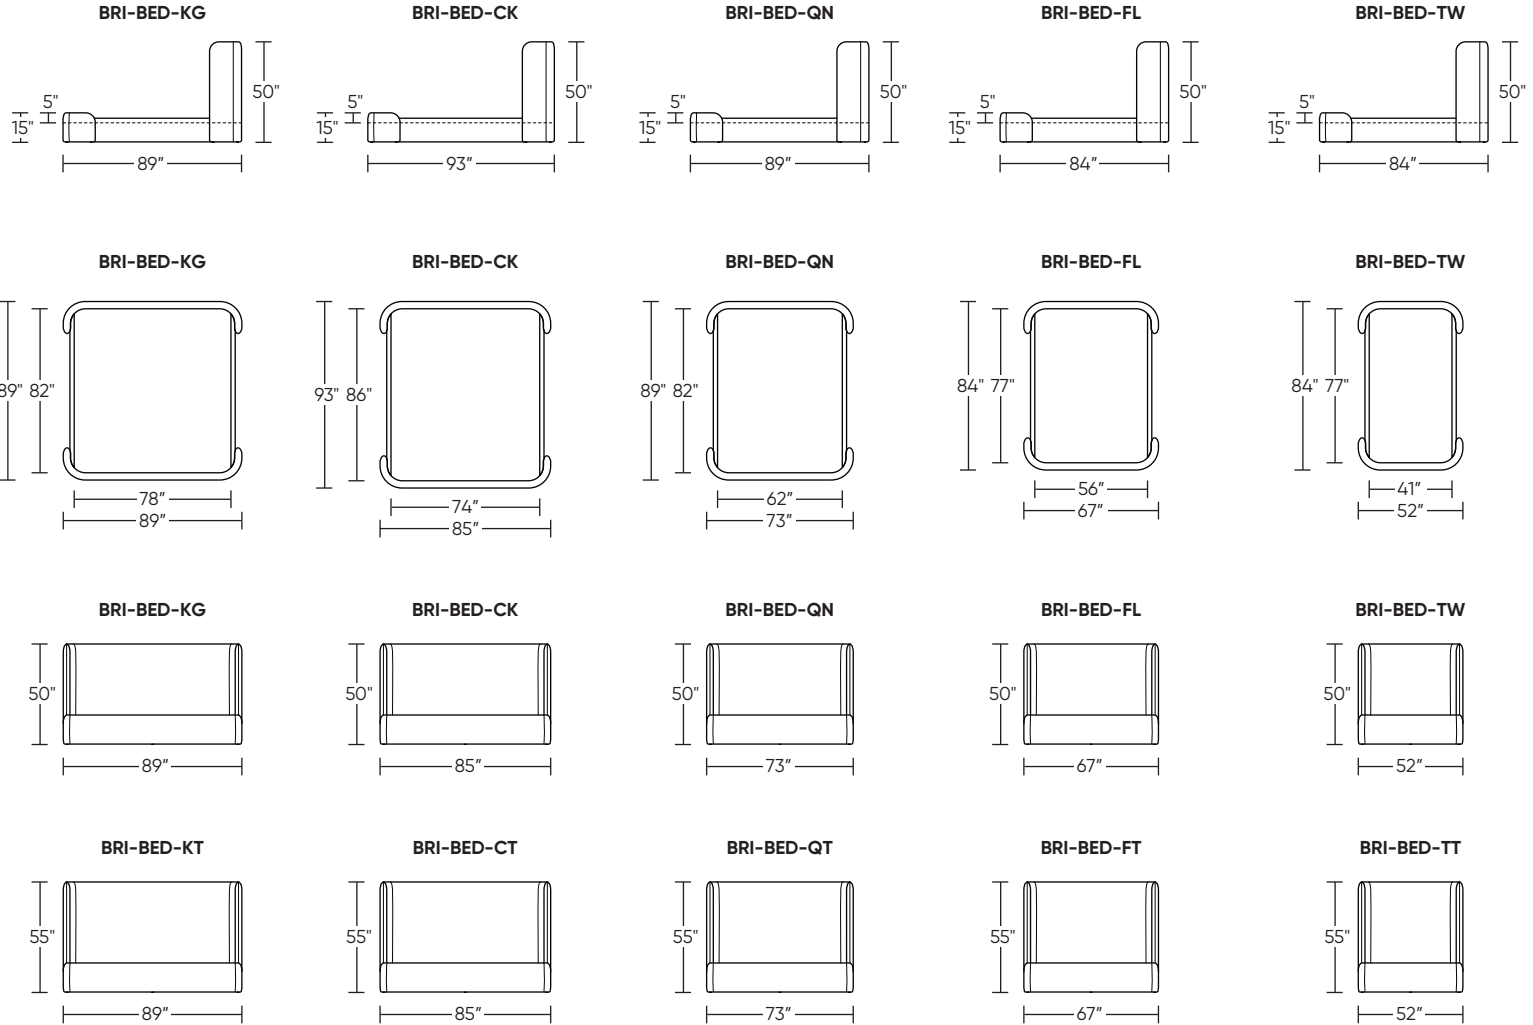

BRINLEY

Standard Features:

- Double-needle top-stitch with thick thread
- Limited lifetime warranty on frame
- Quick-ship delivery

Options:

- Tall headboard
- Contrasting stitch detail available in Bermuda Green, Beige, Black, Brown, Charcoal, Cream, Espresso, Gold Brown, Grey, Lemon, Midnight Blue, and Scarlet thread color

Leg height is 1/4"

Please use actual leather, fabric, Crypton®, Sunbrella® and Ultrasuede® swatches when specifying furniture as the colors shown may vary due to the printing process.

Scale: 1/8 inch = 1 foot
All dimensions are approximate and subject to change.
Specify components from the sitting position.