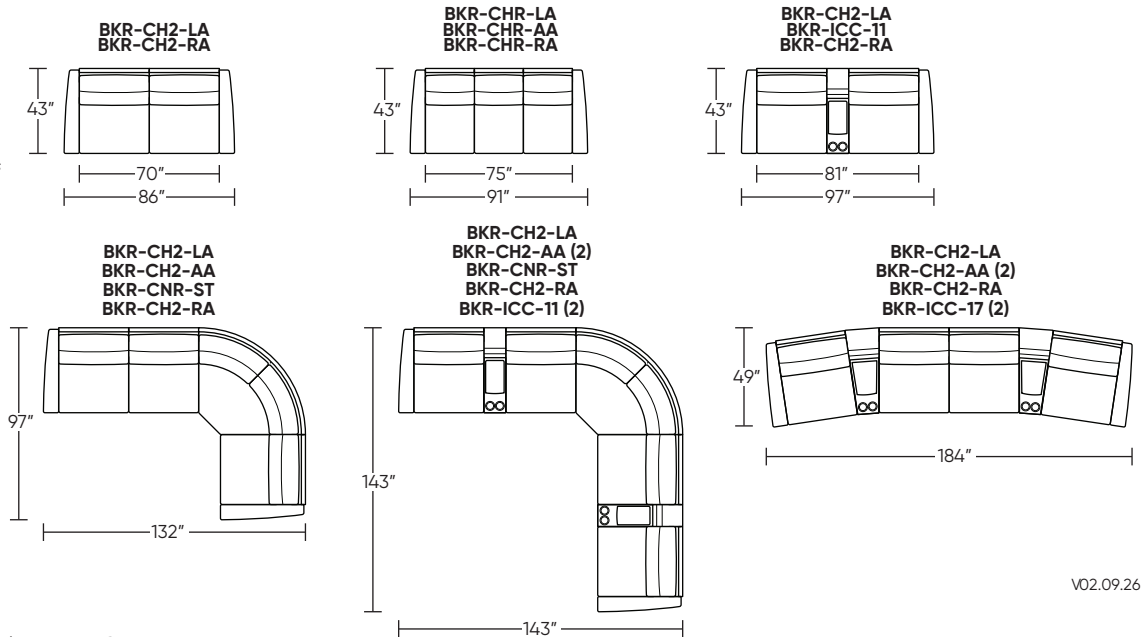

## Standard Features:

- Premium high-density, high-resiliency foam seat cushions with memory foam topper with fiber filled back cushions
- Advanced unidirectional suspension system
- Semi-attached back cushions
- Tight seat cushions
- Double-needle top-stitch (standard stitch)
- In-arm control panel is easy to use and includes a USB-C charging port
- Control panel is LED backlit with auto-off after 5 seconds
- Power headrest
- Console feature height 27" (frame codes include INN-08, ICN-08, ICN-11, ICC-11, INN-14, INC-14, ICN-17, ICC-17)
- Wireless charger on select consoles (Standard on ICN-11, ICC-11, ICN-17, ICC-17)
- Console solid wood trim in Natural Walnut (Available on ICN-11, ICC-11, ICN-17, and ICC-17)
- Limited lifetime warranty on frame and suspension
- Ten-year warranty on mechanism
- Three-year warranty on motor and electronics
- Quick-ship delivery

### Suggested Configurations

VO2.09.26

**Note:** Dotted line indicates seam on leather, Ultrasuede® and up the roll fabrics. Seams are eliminated with railroaded fabrics.

Scale : 1/8 inch = 1 foot  
All dimensions are approximate and subject to change.  
Specify all components from the sitting position.