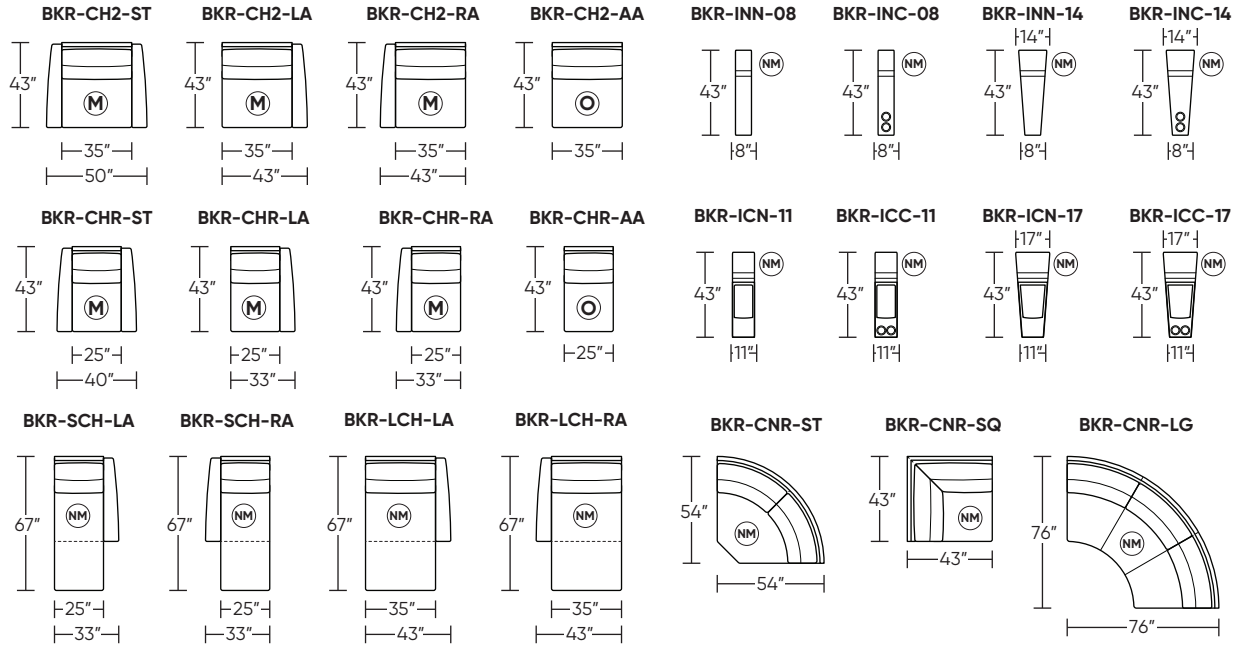

## Standard Features:

- Premium high-density, high-resiliency foam seat cushions with memory foam topper with fiber filled back cushions
- Advanced unidirectional suspension system
- Semi-attached back cushions
- Tight seat cushions
- Double-needle top-stitch (standard stitch)
- In-arm control panel is easy to use and includes a USB-C charging port
- Control panel is LED backlit with auto-off after 5 seconds
- Power headrest
- Console feature height 27" (frame codes include INN-08, ICN-08, ICN-11, ICC-11, INN-14, INC-14, ICN-17, ICC-17)
- Wireless charger on select consoles (Standard on ICN-11, ICC-11, ICN-17, ICC-17)
- Console solid wood trim in Natural Walnut (Available on ICN-11, ICC-11, ICN-17, and ICC-17)
- Limited lifetime warranty on frame and suspension
- Ten-year warranty on mechanism
- Three-year warranty on motor and electronics
- Quick-ship delivery

### Suggested Configurations

VO2.09.26

**Note:** Dotted line indicates seam on leather, Ultrasuede® and up the roll fabrics. Seams are eliminated with railroaded fabrics.

Scale : 1/8 inch = 1 foot  
All dimensions are approximate and subject to change.  
Specify all components from the sitting position.