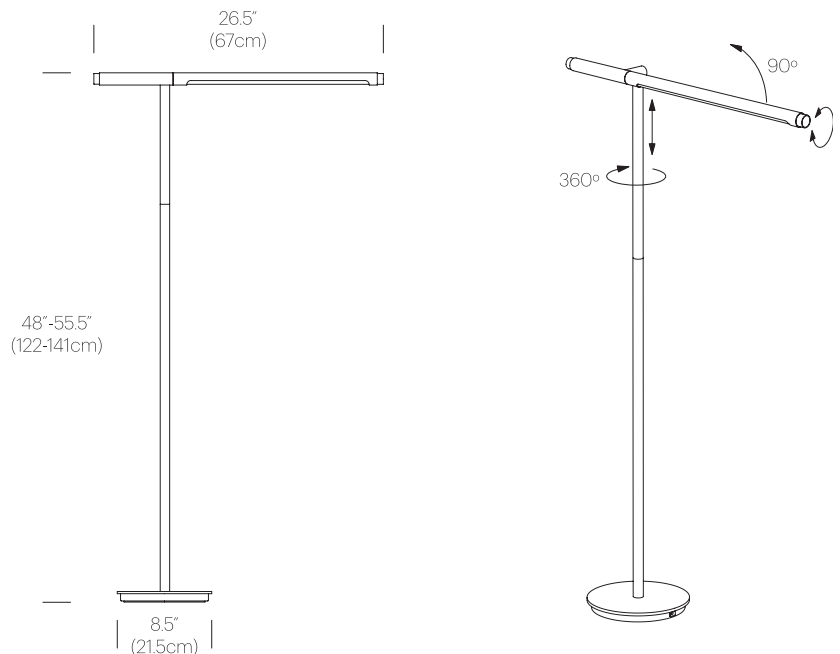

## DESCRIPTION

Brazo's precision machined aluminum construction allows for optimal task lighting control with 360° adjustability and 90° tilt. Brazo features a luminous and energy-efficient LED light source which can be dialed to any desired beam-spread and brightness depending on the task.

## SPECIFICATIONS

- Voltage: 120-240V 50-60Hz
- Power Consumption: 9W
- Color temperature: 3000K
- Luminosity: 450 Lumens
- Luminaire efficacy: 50 Lumens/Watt
- Color Rendition Index: 90+ CRI
- Title 20 compliant
- 50K hour lifespan
- Cable length: 8' (244cm)
- Global multi-plug adapter available

## DIMENSIONS

BRAZO FLOOR