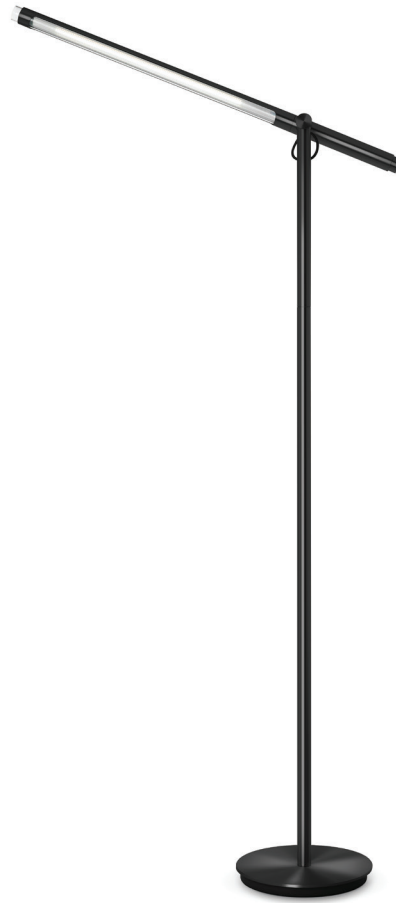

BRAZO FLOOR

DESCRIPTION

Brazo's precision machined aluminum construction allows for optimal task lighting control with 360° adjustability and 90° tilt. Brazo features a luminous and energy-efficient LED light source which can be dialed to any desired beam-spread and brightness depending on the task.

FIXTURE TYPE

Floor

LIGHT SOURCE

(108x) High output LED array

LIGHT CONTROL

Full range dim (rotary dimmer)

FEATURES

- 360° arm rotation
- 90° arm tilt
- Calibrated light focus control
- Height adjustable
- Advanced LED array eliminates multiple shadows
- Ships flat-packed
- 97% recyclable

SPECIFICATIONS

- Voltage: 120-240V 50-60Hz
- Power Consumption: 9W
- Color temperature: 3000K
- Luminosity: 450 Lumens
- Luminaire efficacy: 50 Lumens/Watt
- Color Rendition Index: 90+ CRI
- Title 20 compliant
- 50K hour lifespan
- Cable length: 8' (244cm)
- Global multi-plug adapter available

CERTIFICATIONS

FINISHES

SILVER

BLACK

WHITE