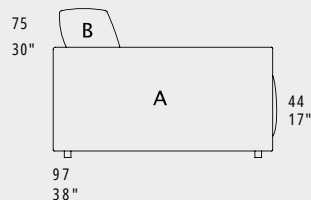

BORDER

STANDARD FEATURES

- Hard wood frame, seat suspensions in reinforced elastic webbing.
- Seat depth 63 cm - 25".
- Seat height 44 cm - 17".
- Armrest width 6 cm - 2".
- Armrest height 54 cm - 21".
- Seat cushions in polyurethane covered with feather.
- Back cushions in polyurethane covered with feather.
- Wood legs height 6 cm - 2".
- Folding bed not available.
- Special stitching CUC 508 "Punto Cavallo".

CARATTERISTICHE STANDARD

- Struttura in legno e multistrato, molleggio seduta con cinghie elastiche.
- Profondità seduta 63 cm.
- Altezza seduta 44 cm.
- Larghezza braccio 6 cm.
- Altezza braccio 54 cm.
- Cuscini seduta in poliuretano con materassina di piuma.
- Cuscini schienale in poliuretano con materassina di piuma.
- Piedi in legno altezza 6 cm
- Inserimento letto non possibile.
- Cucitura speciale CUC 508 "Punto Cavallo".

NOTES

- Dimensions: the first figure shows sizes in centimeters, the second in inches.
- Mixing above groups (X - J) will create sectionals with different seat widths.
- Corner piece E01 is an odd piece and can be used with all above groups X - J.
- Suggested headrest PT1.
- Suggested cushion roll-cushion RU2.
- Please advise covers for A and B.

DEPTH 170 / 67"

E01 97X97 / 38X38" EV4 97X97XH.44 / 38X38XH.17" PT1 SUGGESTED HEADREST 56X32XH.25 / 22X13XH.10" RU2 SUGGESTED ROLL-CUSHION ø15X53 / ø6X21"