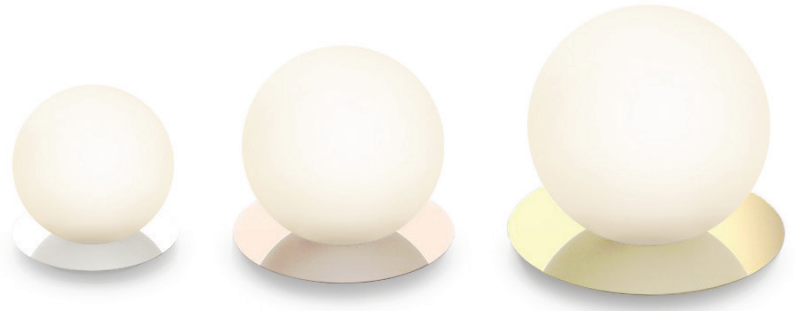

# BOLA SPHERE TABLE

## DESCRIPTION

The Bola Sphere Table series fuses an elegant blown opal glass sphere with a mirrored disc base in polished stainless steel to give the illusion of a floating orb in space. Taking its cues from the Bola Family Collection, the new table version brings this magical combination to a table surface, allowing for full range dimming and is available in 3 distinct globe sizes: 8" (20cm), 10" (25.5cm), and 12" (30.5cm). Its mating base is available in 3 corresponding diameters: 9.5" (24cm), 12" (30.5cm), and 14" (36cm) in 4 exquisite finishes: chrome, brass, rose gold and gunmetal. Each finish provides a distinct personality for any residential, contract, or hospitality environment. The Bola Sphere Table is now available with a larger 16" (40cm) globe!

### BOLA SPHERE

## DIMENSIONS

BOLA SPHERE TABLE 8, 10, 12, 16