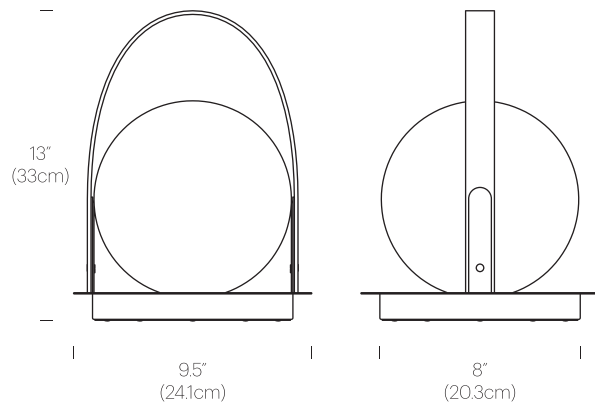

SPECIFICATIONS

Voltage: 120V or 240V, 50/60Hz
Power Consumption: 3.2W
Color Temperature: 2700-1800K (warm dim)
Luminosity: 280 Lumens
Luminaire Efficacy: 87.5 Lumens/Watt MAX
Color Rendition Index: 95 CRI
Cord Length: 6' (1.8m)
IP Rating: IP20
6 hr Charge time (using 10W power plug, not included)

VEG TAN

BLACK

DIMENSIONS

BOLA LANTERN

PRODUCT CODES

Bola Lantern (Black/Gunmetal):	BOLA LTN GUN BLK
Bola Lantern (Black/Matte black):	BOLA LTN BLK BLK
Bola Lantern (Black/Brass):	BOLA LTN BRA BLK
Bola Lantern (Tan/Brass):	BOLA LTN BRA TAN
Bola Lantern (Tan/Matte black):	BOLA LTN BLK TAN
Bola Lantern (Tan/Chrome):	BOLA LTN CRM TAN

PACKAGING WEIGHTS AND DIMENSIONS

Bola Lantern:	4LBS	10" X 10" X 14.5"
	1.8KGS	25cm X 25cm X 37cm

NOTES

Custom requests can be considered on volume orders