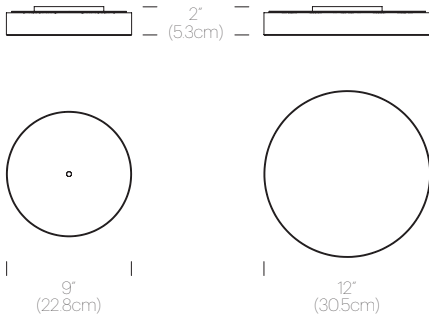

PACKAGING WEIGHT AND DIMENSIONS

Bola 12 Halo	4LBS 1.8KG	13.25" X 13" X 7.25" 34cm X 33cm X 18cm
Bola 18 Halo	5.7LBS 2.6KG	18" X 18" X 8.5" 46cm X 46cm X 22cm
Bola 22 Halo	8.2LBS 3.7KG	22" X 22" X 10.5" 56cm X 56cm X 27cm

BOLA HALO 12, 18, 22

BOLA HALO MULTI-LIGHT

DESCRIPTION

Bola Halo's elegant ring and globe design can be suspended in a variety of custom arrangements in both round and linear configurations. With Bola Disc Multi-Light, up to 11 lamps can be grouped together in a variety of mixed disc sizes to form stunning luminaire displays. Both size and shape of the grouping is controlled by lamp quantity and positioning relative to the Multi-Light canopy. Swag mounts are provided to extend the lights out into space along with an ample cord length of 8.9' (2.7m) to offer a wide array of unique solutions.

2, 3, 4, 5, 6... 11

FINISHES

CANOPY

WHITE

BLACK

MULTI-LIGHT CANOPY DIMENSIONS

MULTI-LIGHT CANOPY SMALL, LARGE

PRODUCT CODES

Multi-Light	2.6LBS	9.25" X 9.25" X 2.25"
Canopy Small	1.2KG	23.5cm X 23.5cm X 5.7cm
Multi-Light	5.7LBS	12.25" X 12.25" X 2.25"
Canopy Large	2.6KG	31cm X 31cm X 5.7cm

NOTES

Custom requests can be considered on volume orders