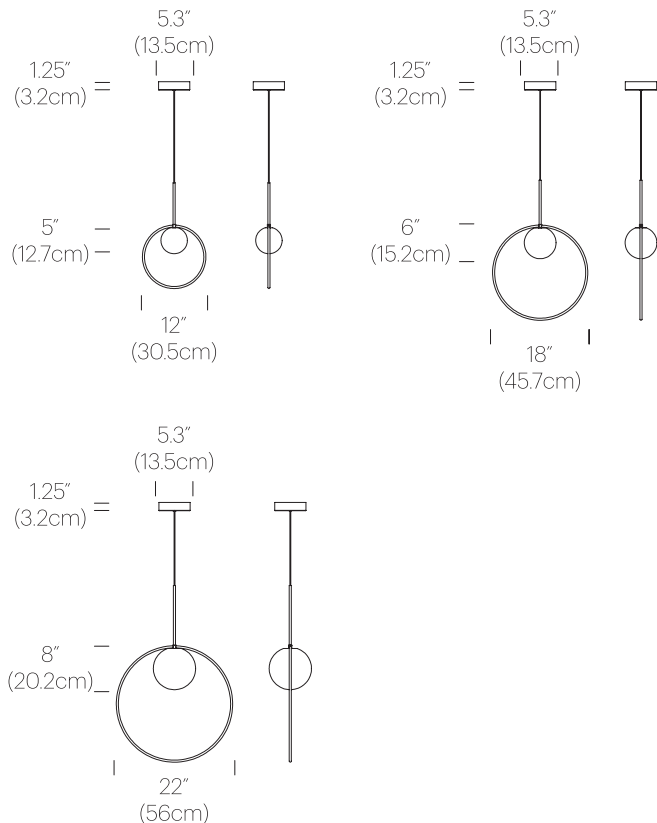

SPECIFICATIONS

Voltage: 120V-277V 50/60Hz
Power Consumption: 6W (12"), 12W (18"), 20W (22")
Color Temperature: 2700K-1800K (Warm Dim)
Luminosity: 290 Lumens (12"), 800 Lumens (18"), 1625 Lumens (22")
Luminaire Efficacy: 48 Lm/W (12"), 66 Lm/W (18"), 80 Lm/W (22")
Color Rendition Index: 95 CRI
50K hour lifespan
Cord Length: 8.9' (2.7m) (Field cuttable)

PACKAGING WEIGHT AND DIMENSIONS

Bola 12 Halo	4LBS 1.8KG	13.25" X 13" X 7.25" 34cm X 33cm X 18cm
Bola 18 Halo	5.7LBS 2.6KG	18" X 18" X 8.5" 46cm X 46cm X 22cm
Bola 22 Halo	8.2LBS 3.7KG	22" X 22" X 10.5" 56cm X 56cm X 27cm

BOLA HALO 12, 18, 22

BOLA HALO MULTI-LIGHT

DESCRIPTION

Bola Halo's elegant ring and globe design can be suspended in a variety of custom arrangements in both round and linear configurations. With Bola Disc Multi-Light, up to 11 lamps can be grouped together in a variety of mixed disc sizes to form stunning luminaire displays. Both size and shape of the grouping is controlled by lamp quantity and positioning relative to the Multi-Light canopy. Swag mounts are provided to extend the lights out into space along with an ample cord length of 8.9' (2.7m) to offer a wide array of unique solutions.

Multi-Light	2.6LBS	9.25" X 9.25" X 2.25"
Canopy Small	1.2KG	23.5cm X 23.5cm X 5.7cm
Multi-Light	5.7LBS	12.25" X 12.25" X 2.25"
Canopy Large	2.6KG	31cm X 31cm X 5.7cm

NOTES

Custom requests can be considered on volume orders