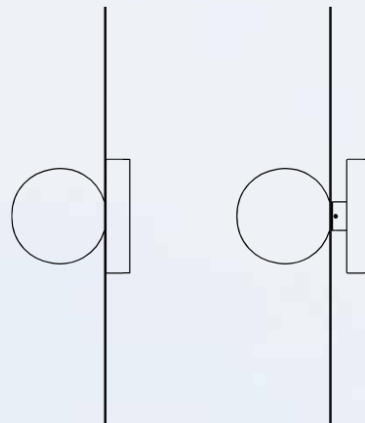

1" add-on standoff allows for overlapping disc groupings

PRODUCT CODE
BOLA FSH STAND

1.5"
(38mm)

1"
(23mm)