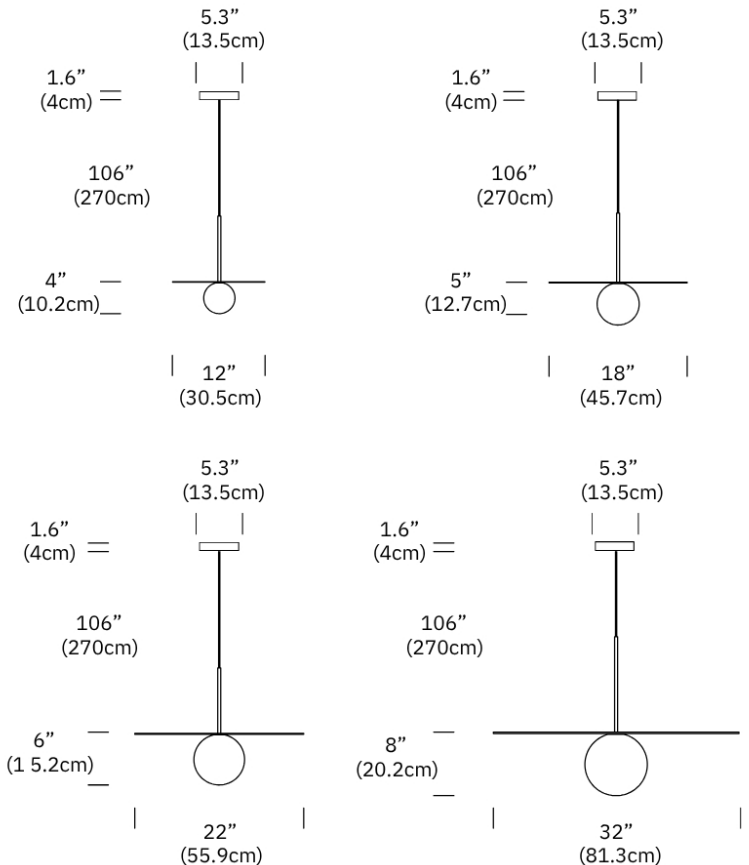

## SPECIFICATIONS

Voltage: 120V-277V 50/60Hz  
Power Consumption: 6W (12", 18"), 12W (22"), 20W (32")  
Color Temperature: 2700K-1800K (Warm Dim)  
Luminosity: 290Lm (12"), 290Lm (18"), 800Lm (22"), 1625Lm (32")  
Luminaire Efficacy: 48Lm/W (12", 18"), 66Lm/W (22"), 80 Lm/W (32")  
Color Rendition Index: 95 CRI  
50K hour lifespan  
Cord Length: 8.9' (2.9m) (Field cuttable)

## PACKAGING WEIGHT AND DIMENSIONS

Bola Disc 12	4LBS	15" X 7"
(Steel Shade)	1.8KG	38cm X 18cm
Bola Disc 12	2.4LBS	15" X 7"
(White Aluminum Shade)	1.1KG	38cm X 18cm
	8.6LBS	20.75" X 8"
	3.9KG	53cm X 20cm
Bola Disc 18	6.75LBS	20.75" X 8"
(Steel Shade)	3KG	53cm X 20cm
Bola Disc 18	12.25LBS	24" X 10"
(White Aluminum Shade)	5.6KG	61cm X 25cm
	9LBS	24" X 10"
	4.1KG	61cm X 25cm
	23.8LBS	34.5" X 10.5"
	10.8KG	87.6cm X 27cm
Bola Disc 22	17.5LBS	34.5" X 10.5"
(Steel Shade)	7.9KG	87.6cm X 27cm

## DIMENSIONS

BOLA DISC 12, 18, 22, 32

AVAILABLE GLOBALLY 