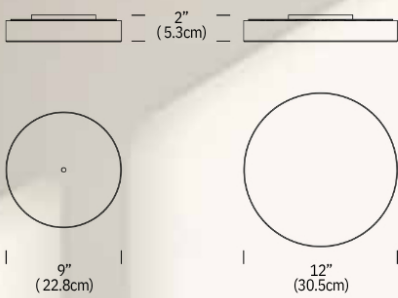

## LINEAR

ROUND

MULTI-LIGHT CANOPY  
DIMENSIONS