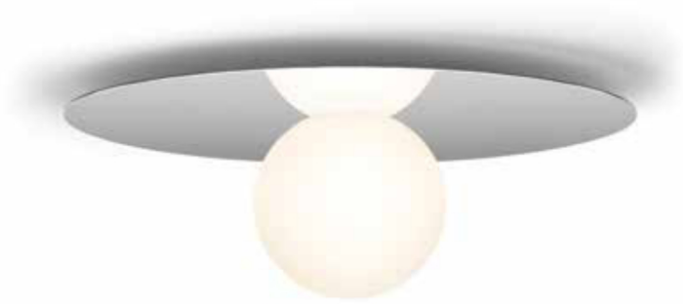

## DESCRIPTION

Bola Disc is a uniquely expressive LED Pendant system featuring a distinctive range of chromated disc reflectors that give the illusion of weightlessness by mirroring its surroundings. Available in 4 distinct sizes, Bola Disc pairs an elegant globe diffuser made of opaline glass with exquisitely polished stainless steel or aluminum discs. Lamps are available in chrome, brass, rose gold lacquered white, and matte black to appease the most discerning tastes. Bola Disc pendants are outfitted with a braided graphite power cable and a canopy that matches each lamp finish. Dependent on size, Bola provides up to 1625 lumens of warm ambient light and is fully dimmable, providing unparalleled illumination. Bola can be suspended individually, in series, or as striking chandelier groupings for residential, contract, and hospitality settings alike.

## LINEAR

ROUND

MULTI-LIGHT CANOPY  
DIMENSIONS

## DESCRIPTION

A study in refined simplicity, Bola Flush offers a magical combination of mirror and globe refined down to its bare essentials. The objective with the Bola Flush is to provide both direct and reflected light from either ceiling or wall mounted vantage points. Bola Flush brings elegance and refinement with four sizes and five finishes in chrome, brass, rose gold, gunmetal, white, and matte black. An ideal fixture for adding diffused and reflected light in hallway corridors, nooks, dining settings, bedrooms, or living areas. Stunning groupings can also be created by mixing different sizes together to form unique custom light displays.