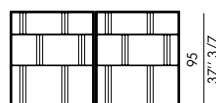

Informazioni tecniche / Technical informations

BENDY_Ax2

Libreria con struttura e ripiani in legno laccato opaco e divisori in metallo verniciato.
Non e' possibile il bicolore.
Componibile attraverso affiancamento o sovrapposizione del singolo modulo.

Portata massima per piano kg 15.

Fissaggio a muro obbligatorio.

Struttura e ripiani in legno laccato.

Nero opaco L01

Titanio opaco L04

Bronzo opaco L05

Divisori in metallo verniciato.

Nero V01

Titanio V04

Bronzo V05

Bookcase with frame and shelves in lacquered matt wood and metal painted dividers.
Bicolor is not possible.
Each unit can be set up side by side or stockable.

Max capacity: kg 15 each shelf.

Wall anchorage is mandatory.

Frame and shelves in lacquered wood.

Matt Black L01

Matt Titanium L04

Matt Bronze L05

Dividers in metal painted.

Black V01

Titanium V04

Bronze V05