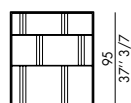

Informazioni tecniche / Technical informations

BENDY_Ax2

Libreria con struttura e ripiani in legno laccato opaco e divisori in metallo verniciato.
Non e' possibile il bicolore.
Componibile attraverso affiancamento o sovrapposizione del singolo modulo.

Portata massima per piano kg 15.

Fissaggio a muro obbligatorio.

Struttura e ripiani in legno laccato.

Nero opaco L01

Titanio opaco L04

Bronzo opaco L05

Divisori in metallo verniciato.

Nero V01

Titanio V04

Bronzo V05

Bookcase with frame and shelves in lacquered matt wood and metal painted dividers.
Bicolor is not possible.
Each unit can be set up side by side or stockable.

Max capacity: kg 15 each shelf.

Wall anchorage is mandatory.

Frame and shelves in lacquered wood.

Matt Black L01

Matt Titanium L04

Matt Bronze L05

Dividers in metal painted.

Black V01

Titanium V04

Bronze V05