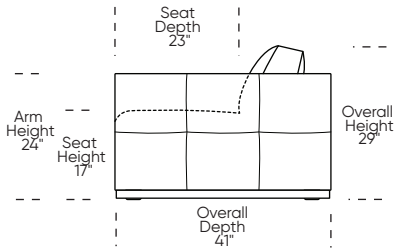

Barcelona Low Leg (BNL):