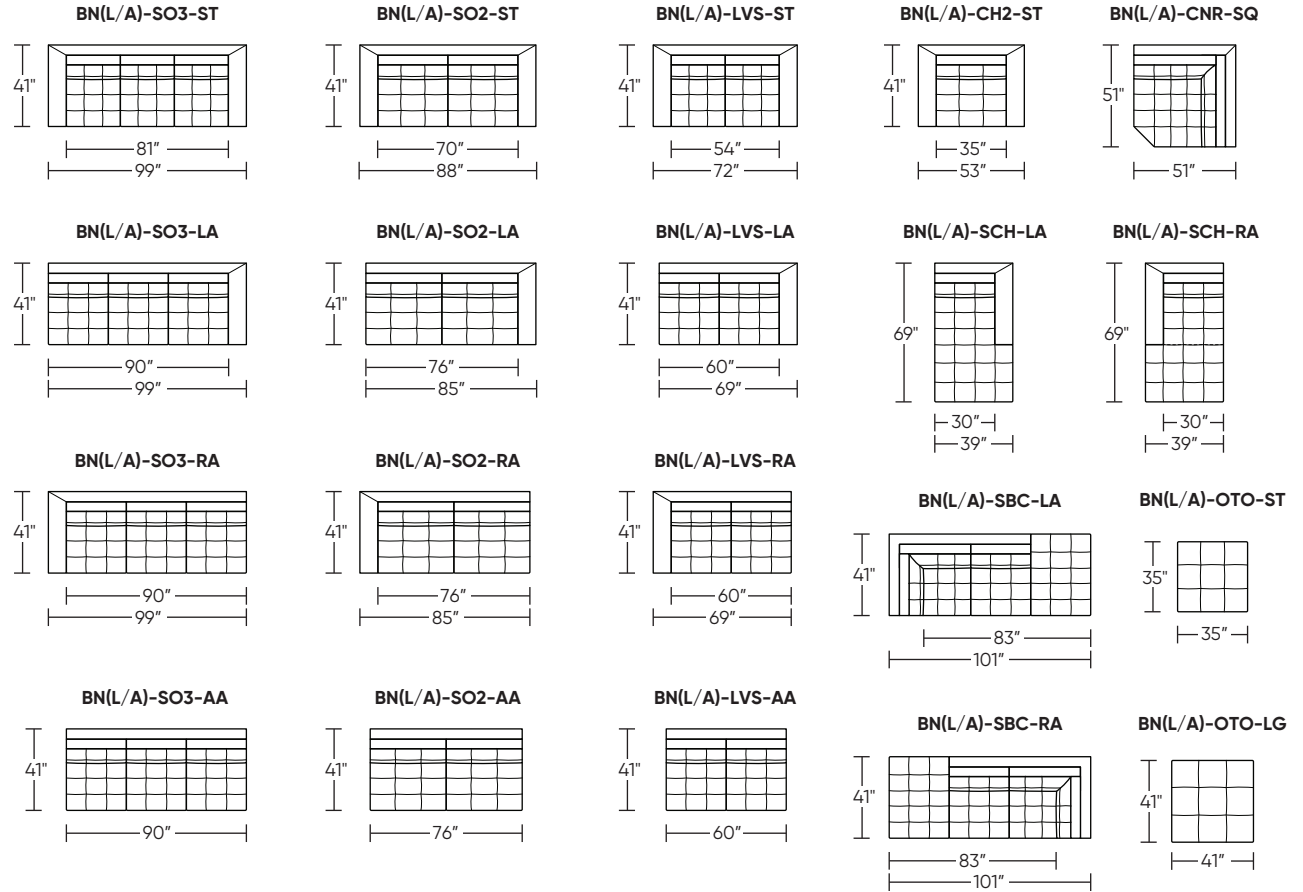

Standard Features:

- Advanced unidirectional suspension system
- Premium high-density, high-resiliency foam seat cushions
- Loose back and seat cushions
- Limited lifetime warranty on frame and suspension
- Quick-ship delivery
- Double-needle quilting combined with single-needle top-stitch with thick thread

Options:

- Contrasting stitch detail available in Bermuda Green, Beige, Black, Brown, Charcoal, Cream, Espresso, Gold Brown, Grey, Lemon, Midnight Blue, and Scarlet thread color
- High leg Barcelona available with aluminum legs in Gloss Black, Gloss Bronze or Polished Nickel finish
- Low leg Barcelona available with plinth base in Gloss Black, Gloss Bronze or Polished Nickel finish

Please use actual leather, fabric, Crypton®, Sunbrella® and Ultrasuede® swatches when specifying furniture as the colors shown may vary due to the printing process.

BARCELONA