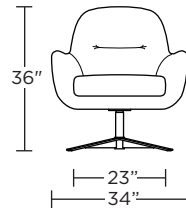

ANO-CHR-ST

ANO-CHR-ST

Scale: 1/4 inch = 1 foot
 All dimensions are approximate and subject to change.
 Specify components from the sitting position.