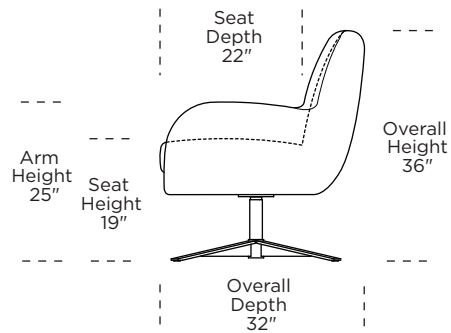

ANO-CHR-ST

ANO-CHR-ST

Scale: 1/4 inch = 1 foot
 All dimensions are approximate and subject to change.
 Specify components from the sitting position.