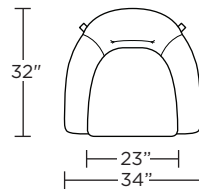

ANO-CHR-ST

ANO-CHR-ST

Scale: 1/4 inch = 1 foot
 All dimensions are approximate and subject to change.
 Specify components from the sitting position.