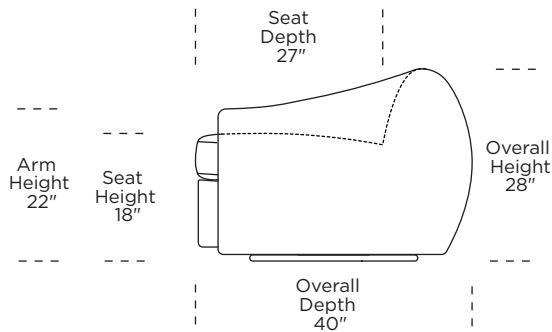

Options:

- Hidden feet on stationary chair

Leg height is 1"

Please use actual leather, fabric, Crypton[®], Sunbrella[®] and Ultrasuede[®] swatches when specifying furniture as the colors shown may vary due to the printing process.

**ARD-CHR-ST (stationary)
ARD-CHS-ST (swivel)**

**ARD-CHR-ST (stationary)
ARD-CHS-ST (swivel)**

Scale: 1/4 inch = 1 foot
All dimensions are approximate and subject to change.
Specify components from the sitting position.