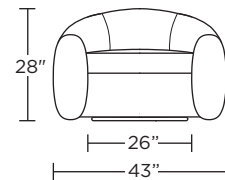

Options:

- Hidden feet on stationary chair

Leg height is 1"

Please use actual leather, fabric, Crypton[®], Sunbrella[®] and Ultrasuede[®] swatches when specifying furniture as the colors shown may vary due to the printing process.

**ARD-CHR-ST (stationary)
ARD-CHS-ST (swivel)**

**ARD-CHR-ST (stationary)
ARD-CHS-ST (swivel)**

Scale: 1/4 inch = 1 foot
All dimensions are approximate and subject to change.
Specify components from the sitting position.