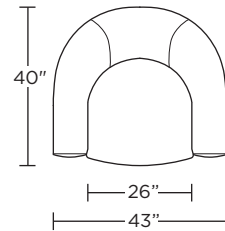

Options:

- Hidden feet on stationary chair

Leg height is 1"

Please use actual leather, fabric, Crypton[®], Sunbrella[®] and Ultrasuede[®] swatches when specifying furniture as the colors shown may vary due to the printing process.

**ARD-CHR-ST (stationary)
ARD-CHS-ST (swivel)**

**ARD-CHR-ST (stationary)
ARD-CHS-ST (swivel)**

Scale: 1/4 inch = 1 foot
All dimensions are approximate and subject to change.
Specify components from the sitting position.