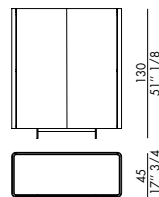

The Alma sideboard in lacquered or brushed is the sideboard with a modern and contemporary style that offers a designer storage solution. The Alma sideboard is made with a matt or brushed lacquered structure and doors and is available in two different sizes, with two or three doors depending on your needs. The possibility of customizing the top in matt lacquer, veneered wood, ceramic or brushed and the four resistant V01 black painted metal skewers that support the structure, place emphasis on the attention to detail and choice of materials of this jewel of contemporary furniture. The practical and storage function of this sideboard is respected by the internal shelves in smoked glass, which help to hide and store objects, documents, crockery and glasses, promoting the organization of the space and making it perfect not only for domestic environments but also for offices and meeting rooms. The Alma sideboard in lacquered or vive in the Alma High version

Informazioni tecniche / Technical informations

ALMA

ALMA HIGH

149,5
57" 7/8

220
86" 5/8

ALMA

100
39" 3/8

ALMA HIGH