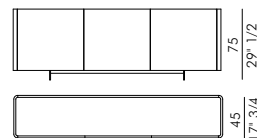

The Alma sideboard in lacquered or brushed is the sideboard with a modern and contemporary style that offers a designer storage solution. The Alma sideboard is made with a matt or brushed lacquered structure and doors and is available in two different sizes, with two or three doors depending on your needs. The possibility of customizing the top in matt lacquer, veneered wood, ceramic or brushed and the four resistant V01 black painted metal skewers that support the structure, place emphasis on the attention to detail and choice of materials of this jewel of contemporary furniture. The practical and storage function of this sideboard is respected by the internal shelves in smoked glass, which help to hide and store objects, documents, crockery and glasses, promoting the organization of the space and making it perfect not only for domestic environments but also for offices and meeting rooms. The Alma sideboard in lacquered or vive in the Alma High version

Informazioni tecniche / Technical informations

ALMA

ALMA HIGH

149,5
57" 7/8

220
86" 5/8

ALMA

100
39" 3/8

ALMA HIGH