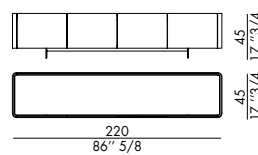

ALMA TV UNIT