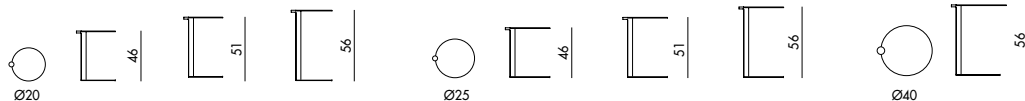

Informazioni tecniche / Technical informations

Tavolino in metallo verniciato e top in ceramica.

Nero	V01	Platino spazzolato	S01	Calacatta Gold lucido	CM1	Travertino opaco	CM11
Titanio	V04	Bronzo spazzolato vintage	S02	Statuario lucido	CM2	Calacatta Macchia Vecchia lucido	CM12
Bronzo	V05			Portoro opaco	CM3	Silver Root opaco	CM13
Avorio	V08			Alabastro lucido	CM4	Silver Root bianco opaco	CM14
				Onice lucido	CM5	Fior di Bosco opaco	CM15
				Sahara Noir lucido	CM6	Breccia Imperiale opaco	CM16
				Patagonia lucido	CM10		

Coffee table in painted metal.

Black	V01	Brushed Platinum	S01	Glossy Calacatta Gold	CM1	Matt Travertino	CM11
Titanium	V04	Brushed Bronze vintage	S02	Glossy Statuario	CM2	Glossy Calacatta Macchia Vecchia	CM12
Bronze	V05			Matt Portoro	CM3	Matt Silver Root	CM13
Ivory	V08			Glossy Alabastro	CM4	Matt Silver Root bianco	CM14
				Glossy Onice	CM5	Matt Fior di Bosco	CM15
				Glossy Sahara Noir	CM6	Matt Breccia Imperiale	CM16
				Glossy Patagonia	CM10