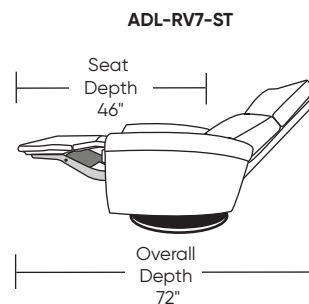

Standard Features:

- Premium high-density, high-resiliency foam seat cushion
- Single-needle top-stitch
- Semi-attached back cushion
- Tight seat cushion
- Articulating headrest
- Stainless steel footrest extension hides all mechanical linkages
- Quick-ship delivery
- Limited lifetime warranty on frame
- Ten-year warranty on mechanism

Options:

- Wood disc base available in Dune, Ebony, Mink, or Oiled Ash finish
- Wood disc base available in Natural Walnut
- Metal disc base available in Brushed Stainless Steel
- Metal four star base available in Antique Brass, Burnished Bronze or Polished Nickel
- Fixed wood legs available in Natural Walnut
- Fixed wood legs available in Dune, Ebony, Mink, or Oiled Ash finish
- Four star base combining a metal foundation with sleek Natural Walnut accents
- Extra firm seating option (Seat cushion, back cushion, and headrest)
- Stainless Steel lever available on manual recliner
- Headrest cover available
- Order HRC-RV5-PW or HRC-RV7-PW

Additional Power Options:

- Motorized recliner with an in-arm control panel that is easy to use and includes a USB-C charging port
- Motor and electronics have a three-year warranty
- Lithium-ion battery pack available
- Battery pack has a one-year warranty

Please use actual leather, fabric, Crypton®, Sunbrella® and Ultrasuede® swatches when specifying furniture as the colors shown may vary due to the printing process.

Wall clearance is 12-17"

Microfiber fabrics such as SUEDELIFE and VEELIFE not suggested for this style

U.S. Patent # 8882190 & 9504328
China Patent #201280015832, 201510836445, & 201510836650
Additional patents pending
All dimensions are approximate and subject to change