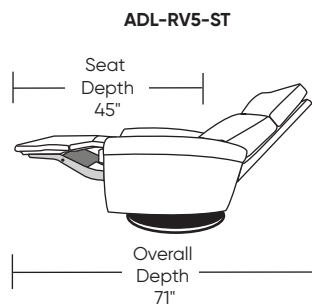

Standard Features:

- Premium high-density, high-resiliency foam seat cushion
- Single-needle top-stitch
- Semi-attached back cushion
- Tight seat cushion
- Articulating headrest
- Stainless steel footrest extension hides all mechanical linkages
- Quick-ship delivery
- Limited lifetime warranty on frame
- Ten-year warranty on mechanism

Options:

- Wood disc base available in Dune, Ebony, Mink, or Oiled Ash finish
- Wood disc base available in Natural Walnut
- Metal disc base available in Brushed Stainless Steel
- Metal four star base available in Antique Brass, Burnished Bronze or Polished Nickel
- Fixed wood legs available in Natural Walnut
- Fixed wood legs available in Dune, Ebony, Mink, or Oiled Ash finish
- Four star base combining a metal foundation with sleek Natural Walnut accents
- Extra firm seating option (Seat cushion, back cushion, and headrest)
- Stainless Steel lever available on manual recliner
- Headrest cover available
- Order HRC-RV5-PW or HRC-RV7-PW

Additional Power Options:

- Motorized recliner with an in-arm control panel that is easy to use and includes a USB-C charging port
- Motor and electronics have a three-year warranty
- Lithium-ion battery pack available
- Battery pack has a one-year warranty

Please use actual leather, fabric, Crypton®, Sunbrella® and Ultrasuede® swatches when specifying furniture as the colors shown may vary due to the printing process.

Wall clearance is 12-17"

Microfiber fabrics such as SUEDELIFE and VEELIFE not suggested for this style

U.S. Patent # 8882190 & 9504328
China Patent #201280015832, 201510836445, & 201510836650
Additional patents pending
All dimensions are approximate and subject to change