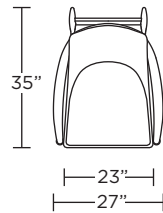

Please use actual leather, fabric, Crypton®, Sunbrella® and Ultrasuede® swatches when specifying furniture as the colors shown may vary due to the printing process.

ARO-CHR-ST

ARO-CHR-ST

Scale : 1/4 inch = 1 foot
All dimensions are approximate and subject to change.
Specify all components from the sitting position.