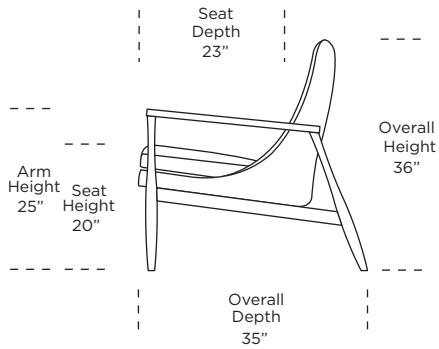

Please use actual leather, fabric, Crypton®, Sunbrella® and Ultrasuede® swatches when specifying furniture as the colors shown may vary due to the printing process.

ARO-CHR-ST

ARO-CHR-ST

Scale : 1/4 inch = 1 foot
All dimensions are approximate and subject to change.
Specify all components from the sitting position.