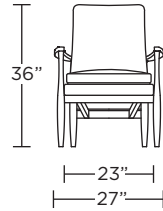

Please use actual leather, fabric, Crypton®, Sunbrella® and Ultrasuede® swatches when specifying furniture as the colors shown may vary due to the printing process.

ARO-CHR-ST

ARO-CHR-ST

Scale : 1/4 inch = 1 foot
All dimensions are approximate and subject to change.
Specify all components from the sitting position.